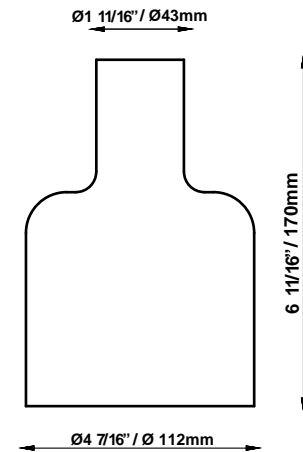

XY&Z F63

F63V0101

Gensler

Fixture type

Project name

Description

Hand blown internal glass component for XY&Z pendant. Frosted glass with slick (smooth) texture.

Dimensions