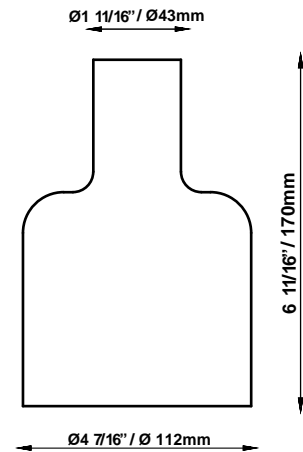

DRY

Dimensions

Material

Hand-blown glass

Color

 Frosted

Other colors available

Check online www.fabbian.us