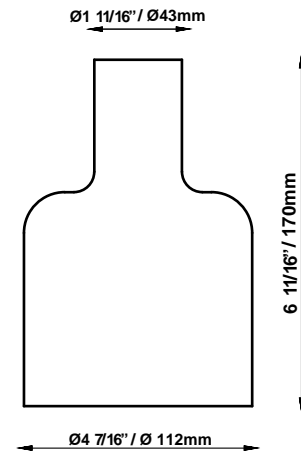

DRY

Dimensions

Material

Hand-blown glass

Color

 Frosted

Other colors available

Check online www.fabbian.us