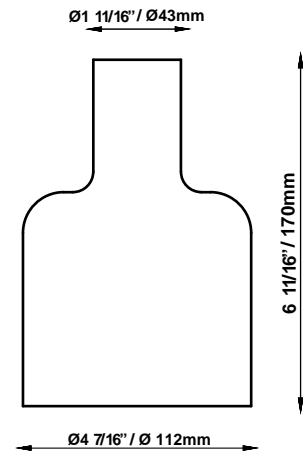

DRY

Dimensions

Material

Hand-blown glass

Color

Plum

Other colors available

Check online www.fabbian.us