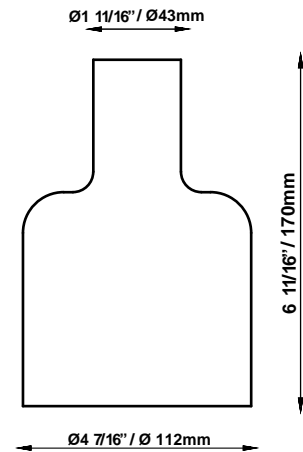

DRY

Dimensions

Material

Hand-blown glass

Color

 Licorice

Other colors available

Check online www.fabbian.us