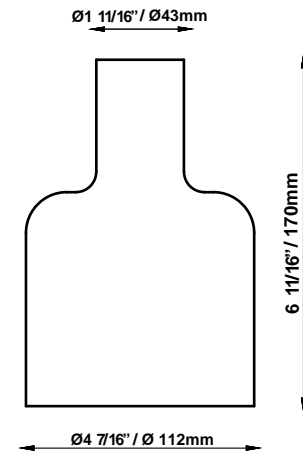

DRY

Dimensions

Material

Hand-blown glass

Color

 Licorice

Other colors available

Check online www.fabbian.us