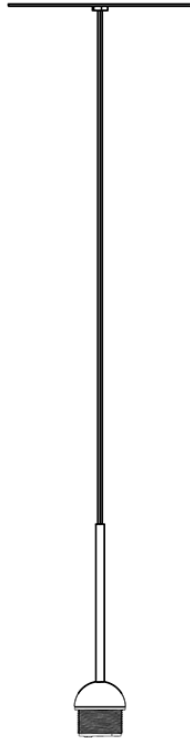

Lumi HP LED F66

**F66L01SA01**

A.Saggia & V.Sommella / D&G Studio

Fixture type

Project name

## Dimensions

## Description

Suspension module for use with small Lumi glass diffuser. Metal structure with painted white finish. Includes wipe down cover, junction box cover plate, and ceiling mounted spool for offset mounting. 2700K

## Light source and Technical

**Lamp type:** LED

**Wattage:** 7W

**Color temperature:** 2700K

**CRI:** 90+

**Lumens:** 900 initial lm