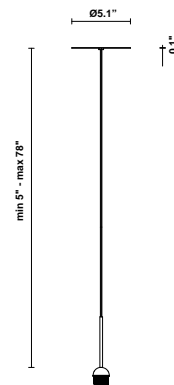

Lumi Tech F66

F66L01SA01

A.Saggia & V.Sommella / D&G Studio

Fixture type

Project name

Dimensions

Description

Suspension module for use with small Lumi glass diffuser. Metal structure with painted white finish. Includes wipe down cover, junction box cover plate, and ceiling mounted spool for offset mounting. 2700K

Wattage: 7W

Color temperature: 2700K

CRI: 90+

Lumens: 900 initial lm

Material

Metal

Color

White