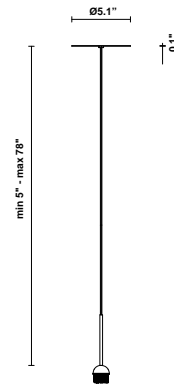

Lumi F07-F66

F66L01SA01

A.Saggia & V.Sommella / D&G Studio

Fixture type

Project name

Dimensions

Description

Suspension module for use with small Lumi glass diffuser. Metal structure with painted white finish. Includes wipe down cover, junction box cover plate, and ceiling mounted spool for offset mounting. 2700K

Wattage: 7W

Color temperature: 2700K

CRI: 90+

Lumens: 900 initial lm

Material

Metal

Color

White