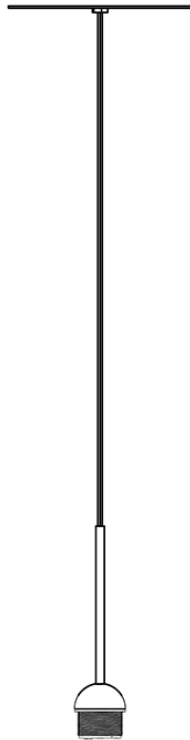

Lumi Tech F66

F66L01SA01

A.Saggia & V.Sommella / D&G Studio

Fixture type

Project name

Dimensions

Description

Suspension module for use with small Lumi glass diffuser. Metal structure with painted white finish. Includes wipe down cover, junction box cover plate, and ceiling mounted spool for offset mounting. 2700K

Voltage

Based on selected driver

Dimmable

Based on selected driver

Specs

DRY

Light source and Technical

Lamp type: LED

Wattage: 7W

Color temperature: 2700K

CRI: 90+

Lumens: 900 initial lm

Material

Metal

Color

White