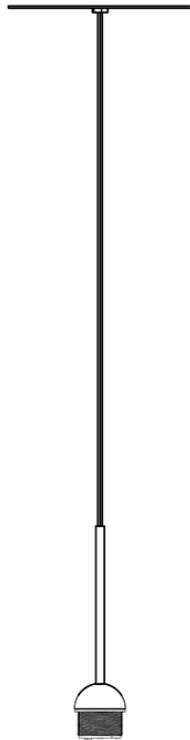

Lumi F07-F66

F66L01SA01

A.Saggia & V.Sommella / D&G Studio

Fixture type

Project name

Dimensions

Description

Suspension module for use with small Lumi glass diffuser. Metal structure with painted white finish. Includes wipe down cover, junction box cover plate, and ceiling mounted spool for offset mounting. 2700K

Voltage

Based on selected driver

Dimmable

Based on selected driver

Specs

DRY

Light source and Technical

Lamp type: LED

Wattage: 7W

Color temperature: 2700K

CRI: 90+

Lumens: 900 initial lm

Material

Metal

Color

White