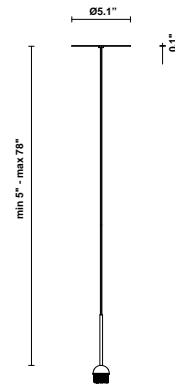

## Dimensions

## Description

Suspension module for use with small Lumi glass diffuser. Metal structure with painted white finish. Includes wipe down cover, junction box cover plate, and ceiling mounted spool for offset mounting. 3000K