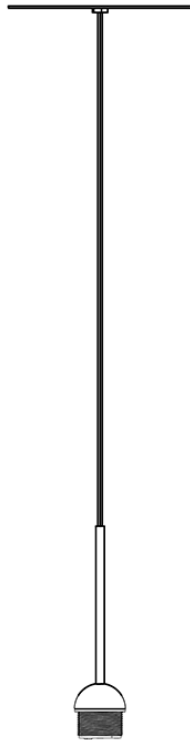

Lumi F07-F66

**F66L02SA01**

A.Saggia & V.Sommella / D&G Studio

Fixture type

Project name

## Dimensions

## Description

Suspension module for use with small Lumi glass diffuser. Metal structure with painted white finish. Includes wipe down cover, junction box cover plate, and ceiling mounted spool for offset mounting. 3000K

## Light source and Technical

**Lamp type:** LED

**Wattage:** 7W

**Color temperature:** 3000K

**CRI:** 90+

**Lumens:** 900 initial lm