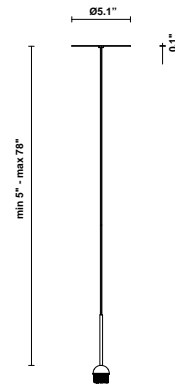

Cloudy F21

F66L04SA01

A.Saggia & V.Sommella / D&G Studio

Fixture type

Project name

Dimensions

Description

Suspension module for use with small Cloudy glass diffuser. Metal structure with painted white finish. Includes wipe down cover, junction box cover plate, and ceiling mounted spool for offset mounting. 4000K

Wattage: 7W

Color temperature: 4000K

CRI: 90+

Lumens: 900 initial lm

Material

Metal

Color

White