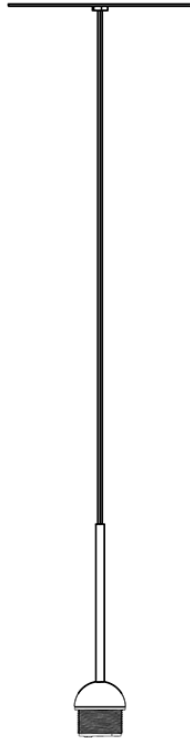

Cloudy F21

F66L04SA01

A.Saggia & V.Sommella / D&G Studio

Fixture type

Project name

Dimensions

Description

Suspension module for use with small Cloudy glass diffuser. Metal structure with painted white finish. Includes wipe down cover, junction box cover plate, and ceiling mounted spool for offset mounting. 4000K

Voltage

Based on selected driver

Dimmable

Based on selected driver

Specs

DRY

Light source and Technical

Lamp type: LED

Wattage: 7W

Color temperature: 4000K

CRI: 90+

Lumens: 900 initial lm

Material

Metal

Color

White