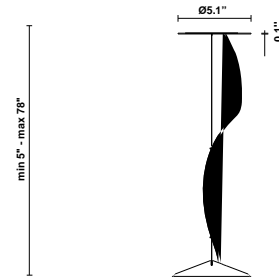

Lumi F07-F66

F66L11SA01

A.Saggia & V.Sommella / D&G Studio

Fixture type

Project name

Dimensions

Material

Metal

Description

Suspension module for use with large Lumi glass diffuser. Metal structure with painted white finish. Includes wipe down cover, junction box cover plate, and offset mounting hardware. 2700K

Voltage