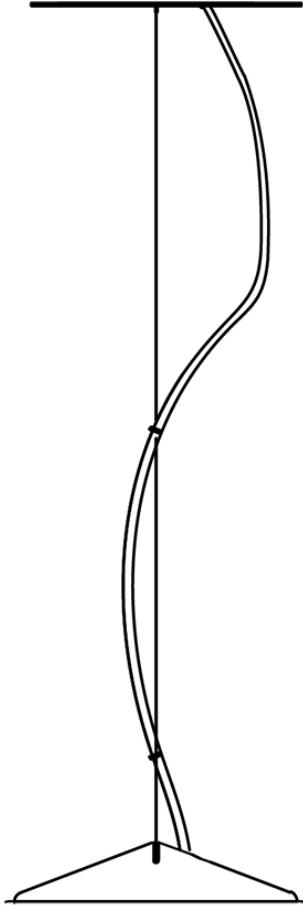

Lumi F07-F66

F66L11SA01

A.Saggia & V.Sommella / D&G Studio

Fixture type

Project name

Dimensions

Material

Metal

Description

Suspension module for use with large Lumi glass diffuser. Metal structure with painted white finish. Includes wipe down cover, junction box cover plate, and offset mounting hardware. 2700K

Voltage