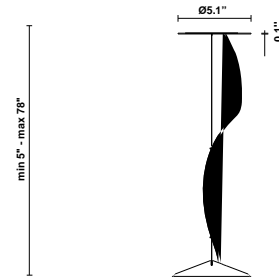

Lumi F07-F66

F66L13SA01

A.Saggia & V.Sommella / D&G Studio

Fixture type

Project name

Dimensions

Material

Metal

Description

Suspension module for use with large Lumi glass diffuser. Metal structure with painted white finish. Includes wipe down cover, junction box cover plate, and offset mounting hardware. 3500K

Voltage