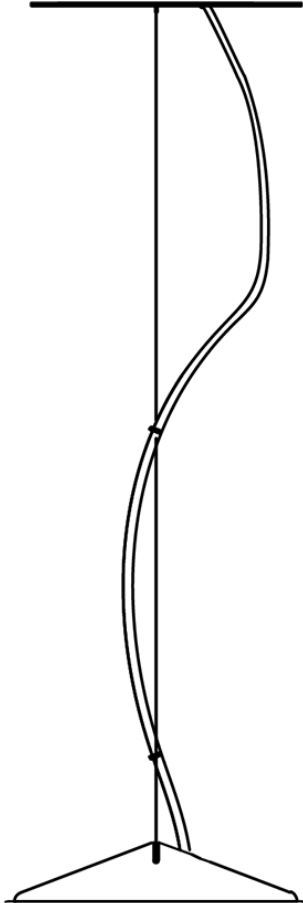

Lumi F07-F66

F66L13SA01

A.Saggia & V.Sommella / D&G Studio

Fixture type

Project name

Dimensions

Material

Metal

Description

Suspension module for use with large Lumi glass diffuser. Metal structure with painted white finish. Includes wipe down cover, junction box cover plate, and offset mounting hardware. 3500K

Voltage