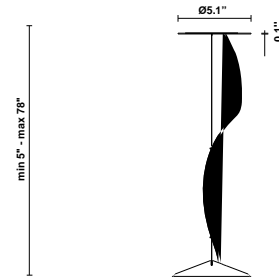

Dimensions

Material

Metal

Color

White

Other colors available

Check online www.fabbian.us

Included accessories

LED, junction box cover plate, and offset mounting hardware

Not included accessories

Glass diffuser, driver

Description

Suspension module for use with small Lumi glass diffuser. Metal structure with painted white finish. Includes wipe down cover, junction box cover plate, and offset mounting hardware. 3500K

Voltage

Based on selected driver

Dimmable

Based on selected driver

Specs

DRY

Light source and Technical

Lamp type: LED

Wattage: 17W

Color temperature: 3500K

CRI: 90+

Lumens: 2365 initial lm