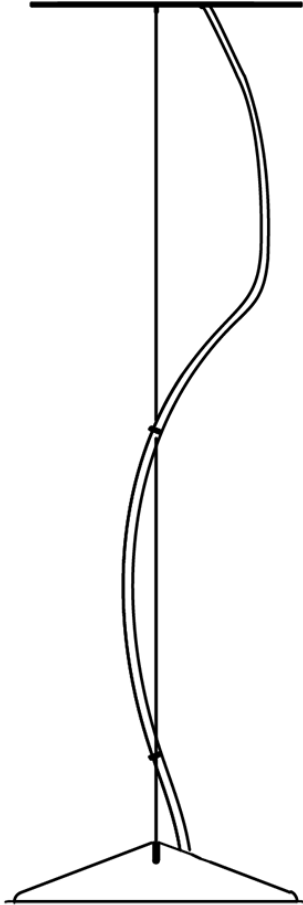

Cloudy F21

F66L14SA01

A.Saggia & V.Sommella / D&G Studio

Fixture type

Project name

Dimensions

Material

Metal