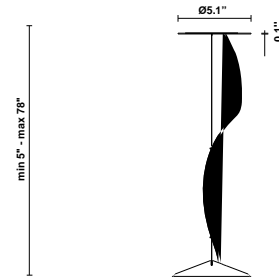

Cloudy F21

F66L14SA01

A.Saggia & V.Sommella / D&G Studio

Fixture type

Project name

Dimensions

Material

Metal

Description

Suspension module for use with large Cloudy glass diffuser. Metal structure with painted white finish. Includes wipe down cover, junction box cover plate, and offset mounting hardware. 4000K

Wattage: 17W

Color temperature: 4000K

CRI: 90+

Lumens: 2365 initial lm