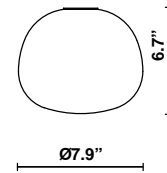

Material

Glass

Color

White

Other colors available

Check online www.fabbian.us

Not included accessories

Light module, driver

Features

Hand-blown three-layer glass