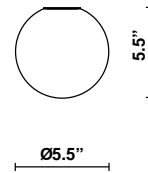

Lumi Tech F66

F07A17V01

A.Saggia & V.Sommella / D&G Studio

Fixture type

Project name

Description

5.5 inch Lumi Sfera three-layer, hand-blown glass diffuser for use with the small Lumi Tech lighting module.

Dimensions