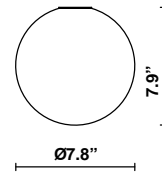

Material

Glass

Color

White

Other colors available

Check online www.fabbian.us

Not included accessories

Light module, driver

Features

Hand-blown three-layer glass