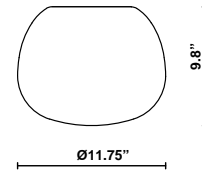

## Description

11.8 inch Lumi Mochi three-layer, hand-blown glass diffuser for use with the large Lumi Tech lighting module.

## Dimensions