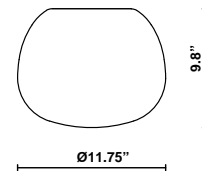

Lumi HP LED F66

Fixture type

F07A07V01

Project name

A.Saggia & V.Sommella / D&G Studio

Description

11.8 inch Lumi Mochi three-layer, hand-blown glass diffuser for use with the large Lumi HP LED modules.

Dimensions