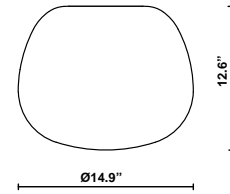

Lumi F07

F07A01V01

A.Saggia & V.Sommella / D&G Studio

Fixture type

Project name

Description

15 inch Lumi Mochi three-layer, hand-blown glass diffuser for use with the Lumi Dim to Warm Mounting module.

Dimensions