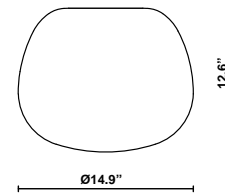

Material

Glass

Color

White

Other colors available

Check online www.fabbian.us

Not included accessories

Light module, driver

Features

Hand-blown three-layer glass