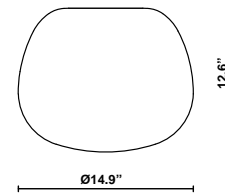

## Description

15 inch Lumi Mochi three-layer, hand-blown glass diffuser for use with the large Lumi Tech lighting module.

## Dimensions