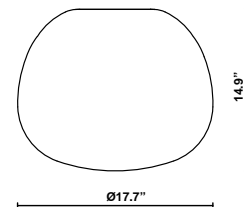

## Description

17.7 inch Lumi Mochi three-layer, hand-blown glass diffuser for use with the Lumi Dim to Warm Mounting module.

## Dimensions