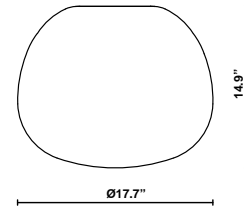

Material

Glass

Color

White

Other colors available

Check online www.fabbian.us

Not included accessories

Light module, driver

Features

Hand-blown three-layer glass