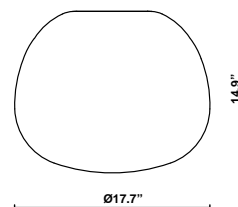

## Description

17.7 inch Lumi Mochi three-layer, hand-blown glass diffuser for use with the Lumi Dim to Warm Mounting module.

## Dimensions