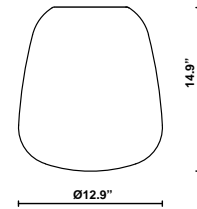

Lumi F07-F66

Fixture type

F07A15V01

Project name

A.Saggia & V.Sommella / D&G Studio

Description

13 inch Lumi Baka three-layer, hand-blown glass diffuser for use with the Lumi Dim to Warm Mounting module.

Dimensions