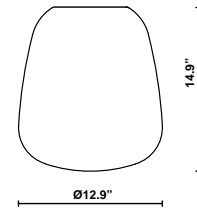

Lumi Tech F66

F07A15V01

A.Saggia & V.Sommella / D&G Studio

Fixture type

Project name

Description

13 inch Lumi Baka three-layer, hand-blown glass diffuser for use with the large Lumi Tech lighting module.

Dimensions