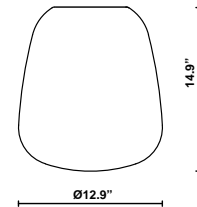

## Description

13 inch Lumi Baka three-layer, hand-blown glass diffuser for use with the Lumi Dim to Warm Mounting module.

## Dimensions