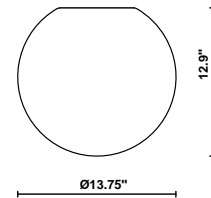

Material

Glass

Color

White

Other colors available

Check online www.fabbian.us

Not included accessories

Light module, driver

Features

Hand-blown three-layer glass