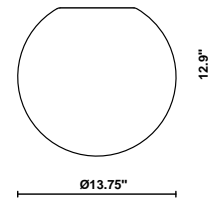

## Description

13.75 inch Lumi Sfera three-layer, hand-blown glass diffuser for use with the Lumi Dim to Warm Mounting module.

## Dimensions