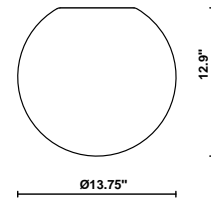

## Description

13.75 inch Lumi Sfera three-layer, hand-blown glass diffuser for use with the Lumi Dim to Warm Mounting module.

## Dimensions