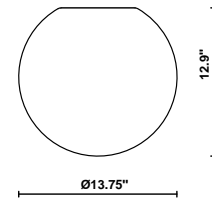

## Description

13.75 inch Lumi Sfera three-layer, hand-blown glass diffuser for use with the Lumi Dim to Warm Mounting module.

## Dimensions