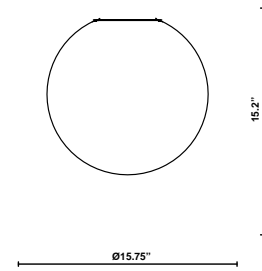

Material

Glass

Color

White

Other colors available

Check online www.fabbian.us

Not included accessories

Light module, driver

Features

Hand-blown three-layer glass