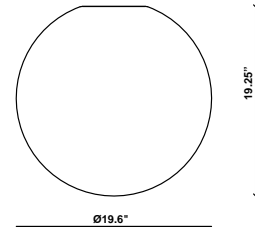

Lumi F07-F66

F07A25V01

A.Saggia & V.Sommella / D&G Studio

Fixture type

Project name

Description

19.6 inch Lumi Sfera three-layer, hand-blown glass diffuser for use with the Lumi Dim to Warm Mounting module.