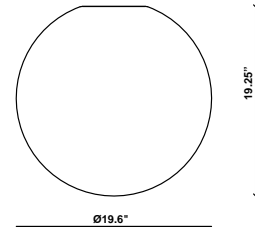

Lumi F07

F07A25V01

A.Saggia & V.Sommella / D&G Studio

Fixture type

Project name

Description

19.6 inch Lumi Sfera three-layer, hand-blown glass diffuser for use with the Lumi Dim to Warm Mounting module.

Dimensions