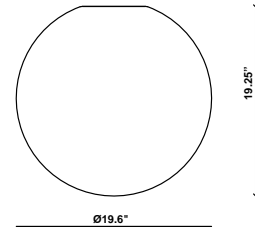

Material

Glass

Color

White

Other colors available

Check online www.fabbian.us

Not included accessories

Light module, driver

Features

Hand-blown three-layer glass