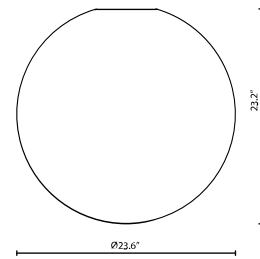

## Description

23.6 inch Lumi Sfera three-layer, hand-blown glass diffuser for use with the large Lumi Tech lighting module.

## Dimensions