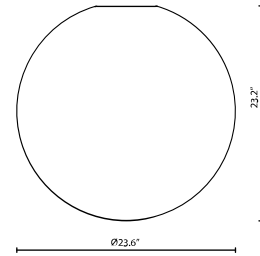

Material

Glass

Color

White

Other colors available

Check online www.fabbian.us

Not included accessories

Light module