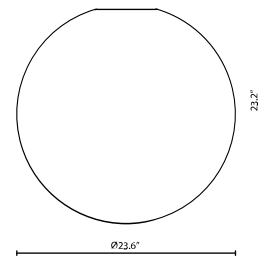

## Description

23.6 inch Lumi Sfera three-layer, hand-blown glass diffuser for use with the Lumi Dim to Warm Mounting module.

## Dimensions