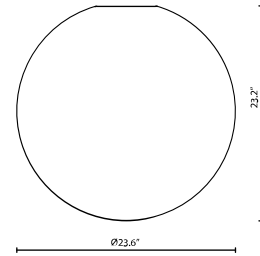

## Description

23.6 inch Lumi Sfera three-layer, hand-blown glass diffuser for use with the Lumi Dim to Warm Mounting module.

## Dimensions