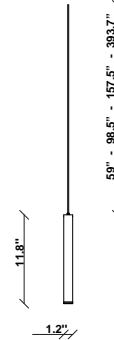

Ari F55

F55L21A01

Marco Spatti & Marco Pietro Ricci

Fixture type

Project name

Description

12 inch pendant component of the Multispot Ari series- featuring minimal metal cylinders with a white finish, 59 inch cord length, and 3000K 3.4W LED for direct illumination.

Wattage: 4W

Color temperature: 3000K

CRI: 90

Lumens: 360lm

Dimensions

Material

Metal

Color