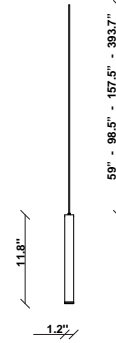

Material

Metal

Color

White

Other colors available

Check online www.fabbian.us

Included accessories

LED

Not included accessories

Driver for powering fixture / fixtures. Driver is sized to match the custom system design. Canopy or J-box with cover plate or trimless mounting kit

Notes

Create a custom Multispot Ari configuration by selecting number of pendants, pendant heights, pendant cord heights, pendant color, color temperature and canopies. 59" - 98" - 157" - 32'9" Dimming is based on driver capabilities. If running multiple units on one driver, fixtures must be series wired and meet minimum load ratings of the connected driver. 75 feet maximum wire length from beginning to end of series connection.