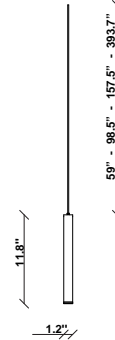

Ari F55

F55L23A01

Marco Spatti & Marco Pietro Ricci

Fixture type

Project name

Description

12 inch pendant component of the Multispot Ari series- featuring minimal metal cylinders with a white finish, 157.5inch cord length, and 3000K 3.4W LED for direct illumination.

Voltage

24VDC

Dimmable

Driver Dependent

Specs

DRY

Light source and Technical

Lamp type: LED 1x4W

Wattage: 4W

Color temperature: 3000K

CRI: 90

Lumens: 360lm

Dimensions

Material

Metal

Color