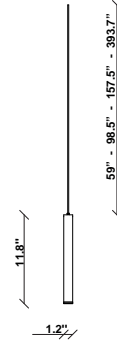

Ari F55

F55L21A02

Marco Spatti & Marco Pietro Ricci

Fixture type

Project name

Dimensions

Material

Metal

Notes

Create a custom Multispot Ari configuration by selecting number of pendants, pendant heights, pendant cord heights, pendant color, color temperature and canopies. 59" - 98" - 157" - 32'9" Dimming is based on driver capabilities. If running multiple units on one driver, fixtures must be series wired and meet minimum load ratings of the connected driver. 75 feet maximum wire length from beginning to end of series connection.

Description

12 inch pendant component of the Multispot Ari series- featuring minimal metal cylinders with a black finish, 59 inch cord length, and 3000K 3.4W LED for direct illumination.

Voltage

24VDC

Dimmable