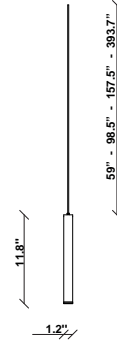

Ari F55

F55L23A02

Marco Spatti & Marco Pietro Ricci

Fixture type

Project name

Dimensions

Material

Metal

Notes

Create a custom Multispot Ari configuration by selecting number of pendants, pendant heights, pendant cord heights, pendant color, color temperature and canopies. 59" - 98" - 157" - 32'9" Dimming is based on driver capabilities. If running multiple units on one driver, fixtures must be series wired and meet minimum load ratings of the connected driver. 75 feet maximum wire length from beginning to end of series connection.

Description

12 inch pendant component of the Multispot Ari series- featuring minimal metal cylinders with a black finish, 157.5inch cord length, and 3000K 3.4W LED for direct illumination.

Voltage

24VDC

Dimmable