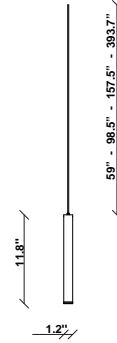

Ari F55

F55L24A02

Marco Spatti & Marco Pietro Ricci

Fixture type

Project name

Dimensions

Material

Metal

Notes

Create a custom Multispot Ari configuration by selecting number of pendants, pendant heights, pendant cord heights, pendant color, color temperature and canopies. 59" - 98" - 157" - 32'9" Dimming is based on driver capabilities. If running multiple units on one driver, fixtures must be series wired and meet minimum load ratings of the connected driver. 75 feet maximum wire length from beginning to end of series connection.

Description

12 inch pendant component of the Multispot Ari series- featuring minimal metal cylinders with a black finish, 393.7.5 inch cord length, and 3000K 3.4W LED for direct illumination.

Voltage

24VDC