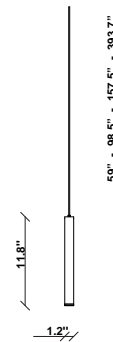

Ari F55

F55L21A76

Marco Spatti & Marco Pietro Ricci

Fixture type

Project name

Dimensions

Material

Metal

Description

12 inch pendant component of the Multispot Ari series- featuring minimal metal cylinders with a bronze finish, 59 inch cord length, and 3000K 3.4W LED for direct illumination.

Voltage

24VDC

Dimmable