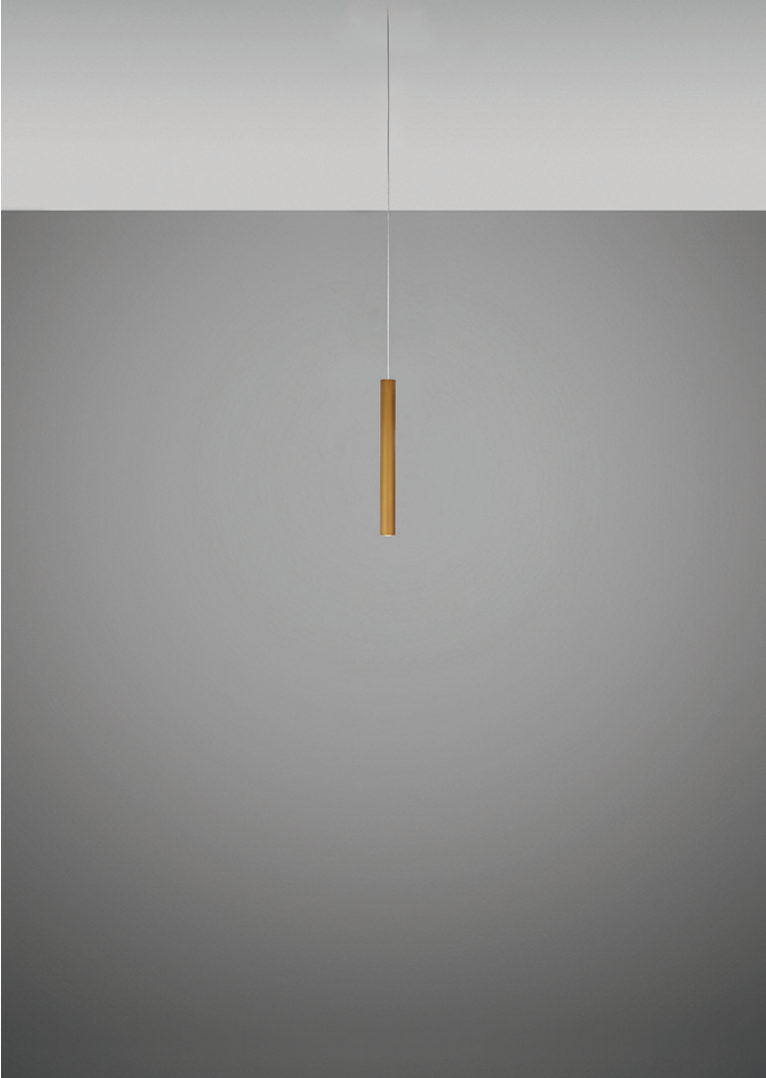

Ari F55

F55L21A76

Marco Spatti & Marco Pietro Ricci

Fixture type

Project name

Dimensions

Material

Metal

Color

 Bronze

Other colors available

Check online www.fabbian.us

Included accessories

LED

Not included accessories

Driver for powering fixture / fixtures. Driver is sized to match the custom system design. Canopy or J-box with cover plate or trimless mounting kit

Description

12 inch pendant component of the Multispot Ari series- featuring minimal metal cylinders with a bronze finish, 59 inch cord length, and 3000K 3.4W LED for direct illumination.

Voltage

24VDC

Dimmable

Lumens: 360lm