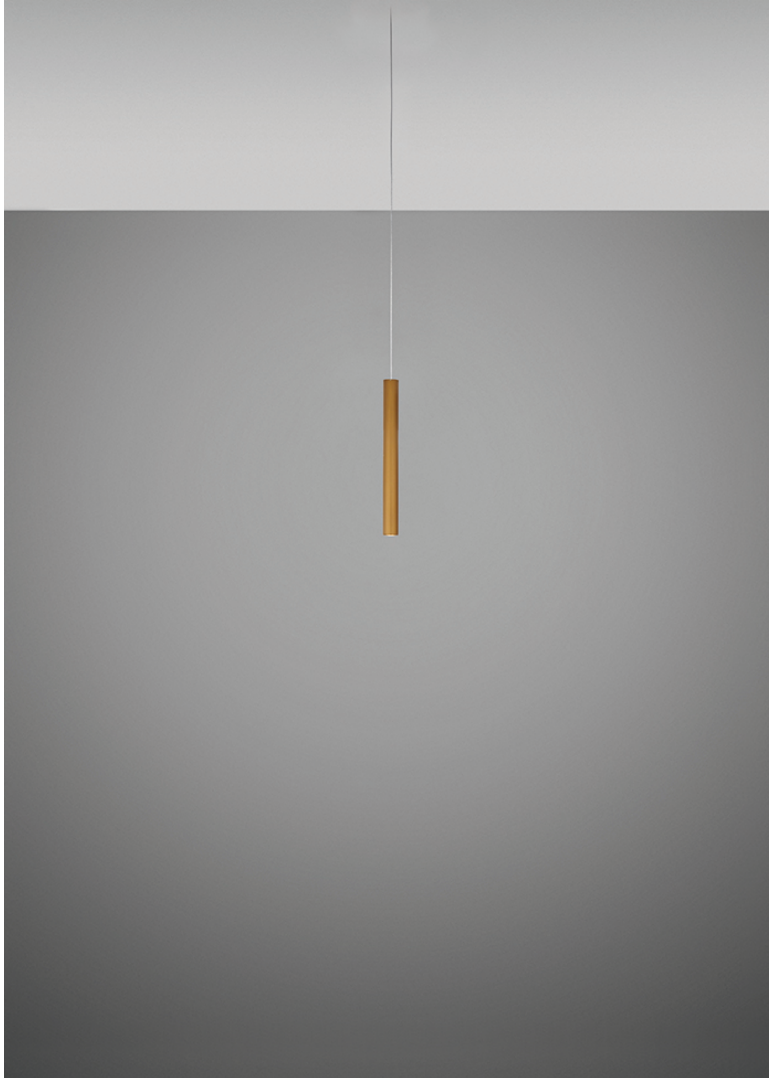

Ari F55

F55L21A76

Marco Spatti & Marco Pietro Ricci

Fixture type

Project name

Dimensions

Material

Metal

Color

 Bronze

Other colors available

Check online www.fabbian.us

Included accessories

LED

Not included accessories

Driver for powering fixture / fixtures. Driver is sized to match the custom system design. Canopy or J-box with cover plate or trimless mounting kit

Description

12 inch pendant component of the Multispot Ari series- featuring minimal metal cylinders with a bronze finish, 59 inch cord length, and 3000K 3.4W LED for direct illumination.

Voltage

24VDC

Dimmable

Lumens: 360lm