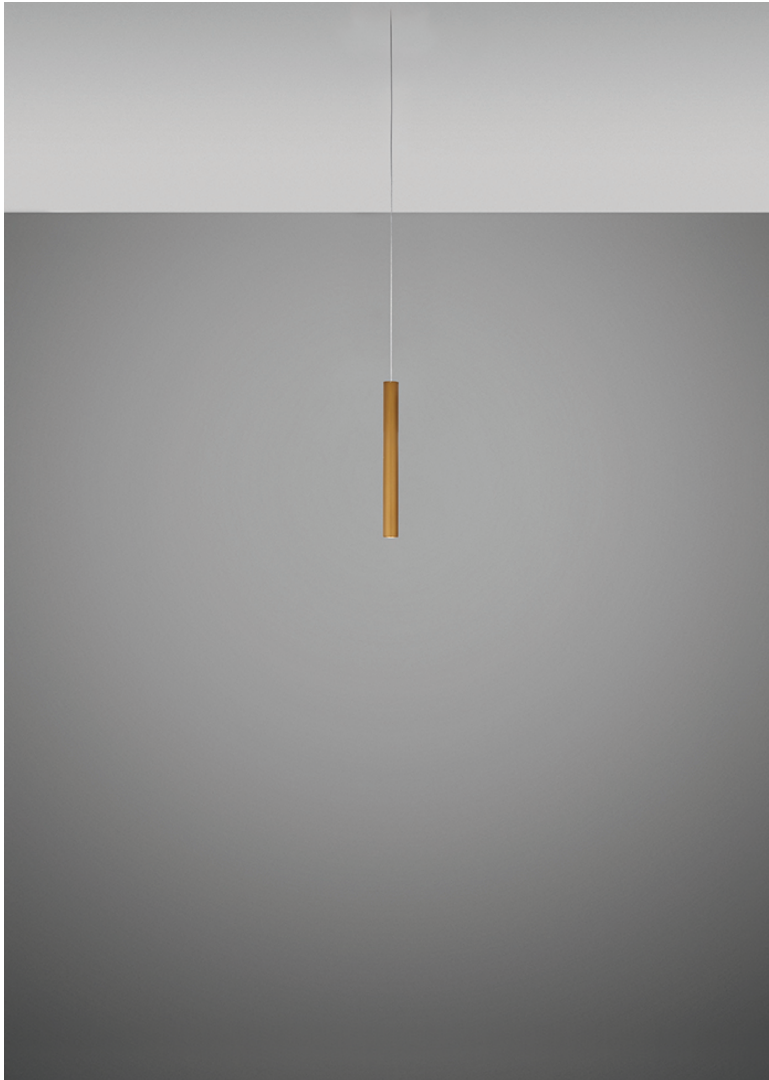

Ari F55

F55L21A76

Marco Spatti & Marco Pietro Ricci

Fixture type

Project name

Dimensions

Material

Metal

Color

 Bronze

Other colors available

Check online www.fabbian.us

Included accessories

LED

Not included accessories

Driver for powering fixture / fixtures. Driver is sized to match the custom system design. Canopy or J-box with cover plate or trimless mounting kit

Description

12 inch pendant component of the Multispot Ari series- featuring minimal metal cylinders with a bronze finish, 59 inch cord length, and 3000K 3.4W LED for direct illumination.

Voltage

24VDC

Dimmable

Lumens: 360lm