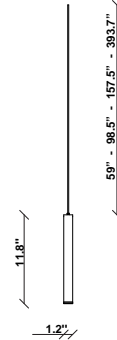

Ari F55

F55L21A76

Marco Spatti & Marco Pietro Ricci

Fixture type

Project name

Dimensions

Material

Metal

Notes

Create a custom Multispot Ari configuration by selecting number of pendants, pendant heights, pendant cord heights, pendant color, color temperature and canopies. 59" - 98" - 157" - 32'9" Dimming is based on driver capabilities. If running multiple units on one driver, fixtures must be series wired and meet minimum load ratings of the connected driver. 75 feet maximum wire length from beginning to end of series connection.

Description

12 inch pendant component of the Multispot Ari series- featuring minimal metal cylinders with a bronze finish, 59 inch cord length, and 3000K 3.4W LED for direct illumination.

Voltage

24VDC

Dimmable