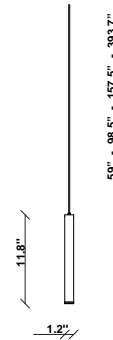

Ari F55

F55L21A76

Marco Spatti & Marco Pietro Ricci

Fixture type

Project name

Dimensions

Material

Metal

Description

12 inch pendant component of the Multispot Ari series- featuring minimal metal cylinders with a bronze finish, 59 inch cord length, and 3000K 3.4W LED for direct illumination.

Voltage

24VDC

Dimmable