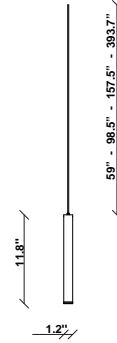

Ari F55

F55L21A76

Marco Spatti & Marco Pietro Ricci

Fixture type

Project name

Dimensions

Material

Metal

Notes

Create a custom Multispot Ari configuration by selecting number of pendants, pendant heights, pendant cord heights, pendant color, color temperature and canopies. 59" - 98" - 157" - 32'9" Dimming is based on driver capabilities. If running multiple units on one driver, fixtures must be series wired and meet minimum load ratings of the connected driver. 75 feet maximum wire length from beginning to end of series connection.

Description

12 inch pendant component of the Multispot Ari series- featuring minimal metal cylinders with a bronze finish, 59 inch cord length, and 3000K 3.4W LED for direct illumination.

Voltage

24VDC

Dimmable