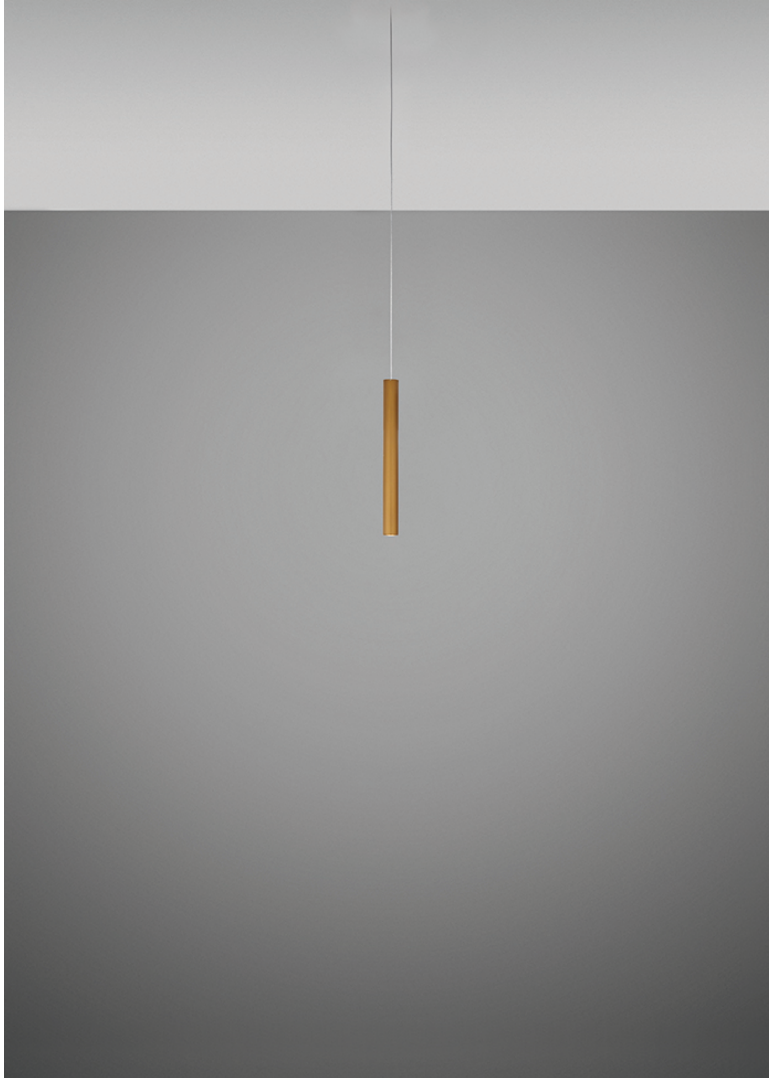

## Dimensions

## Material

Metal

## Color

 Bronze

## Description

12 inch pendant component of the Multispot Ari series- featuring minimal metal cylinders with a bronze finish, 59 inch cord length, and 3000K 3.4W LED for direct illumination.