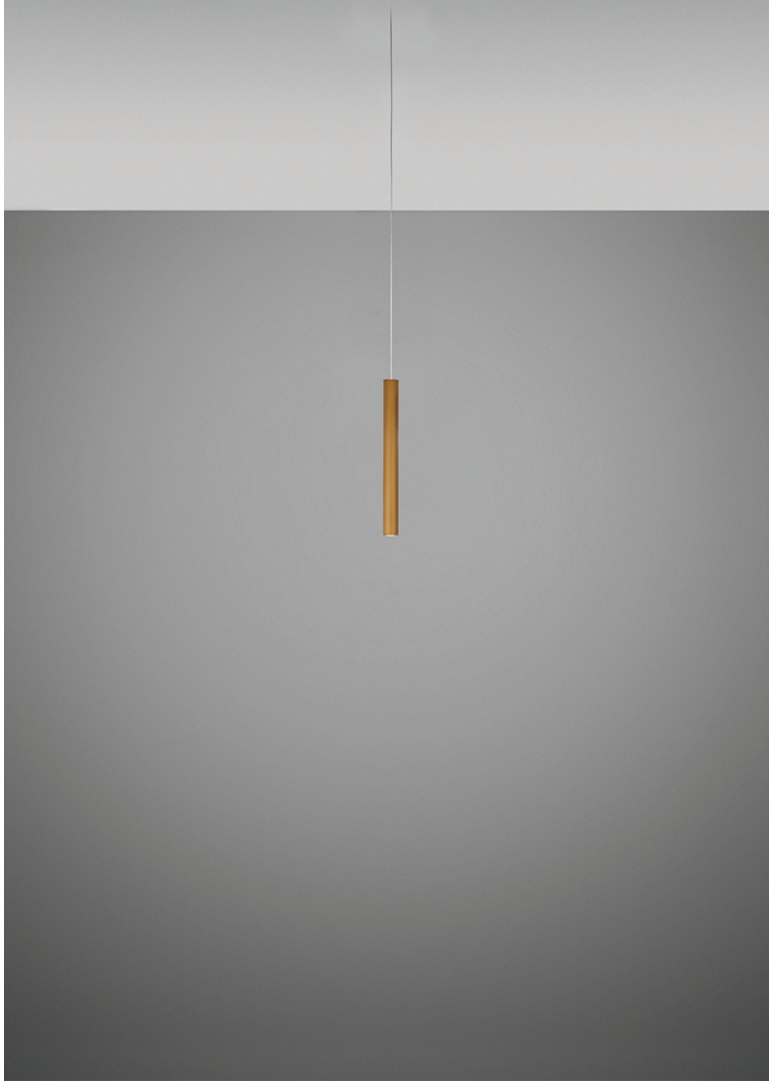

Ari F55

F55L22A76

Marco Spatti & Marco Pietro Ricci

Fixture type

Project name

Dimensions

Material

Metal

Color

 Bronze

Other colors available

Check online www.fabbian.us

Included accessories

LED

Not included accessories

Driver for powering fixture / fixtures. Driver is sized to match the custom system design. Canopy or J-box with cover plate or trimless mounting kit

Description

12 inch pendant component of the Multispot Ari series- featuring minimal metal cylinders with a bronze finish, 98.5inch cord length, and 3000K 3.4W LED for direct illumination.

Voltage

24VDC

Dimmable

Lumens: 360lm