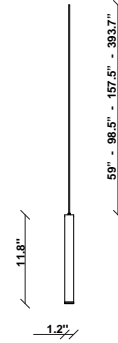

Ari F55

F55L22A76

Marco Spatti & Marco Pietro Ricci

Fixture type

Project name

Dimensions

Material

Metal

Description

12 inch pendant component of the Multispot Ari series- featuring minimal metal cylinders with a bronze finish, 98.5inch cord length, and 3000K 3.4W LED for direct illumination.

Voltage

24VDC

Dimmable