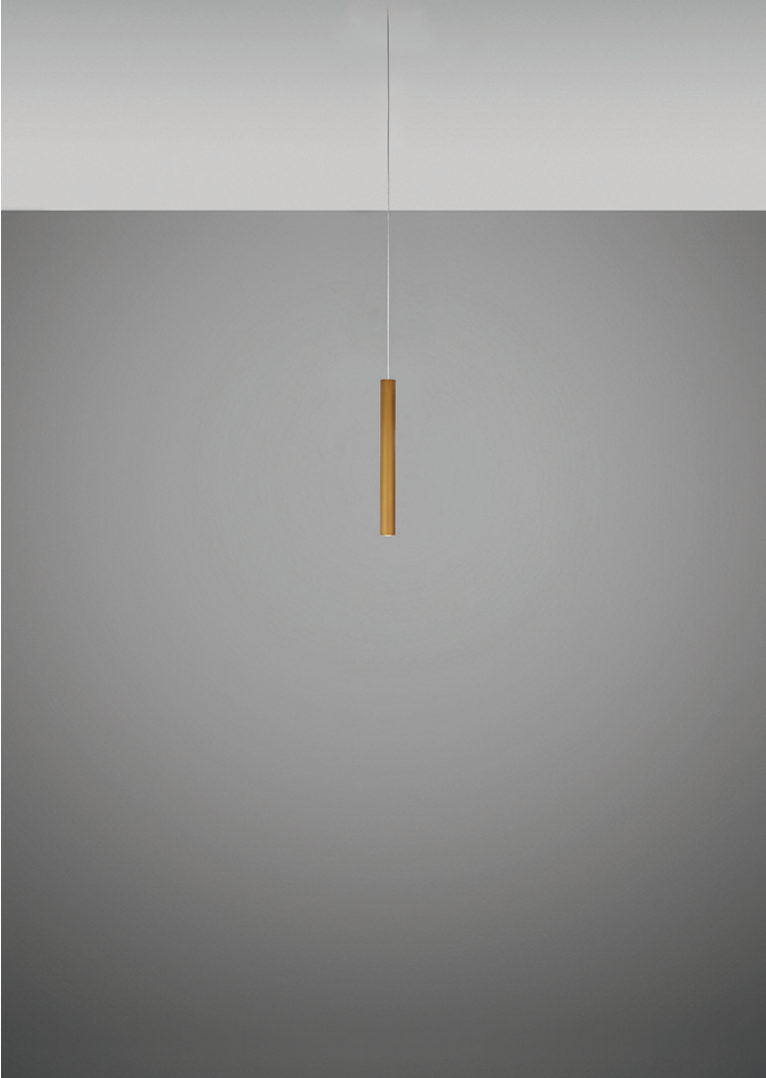

Ari F55

F55L22A76

Marco Spatti & Marco Pietro Ricci

Fixture type

Project name

Dimensions

Material

Metal

Color

 Bronze

Other colors available

Check online www.fabbian.us

Included accessories

LED

Not included accessories

Driver for powering fixture / fixtures. Driver is sized to match the custom system design. Canopy or J-box with cover plate or trimless mounting kit

Description

12 inch pendant component of the Multispot Ari series- featuring minimal metal cylinders with a bronze finish, 98.5inch cord length, and 3000K 3.4W LED for direct illumination.

Voltage

24VDC

Dimmable

Lumens: 360lm