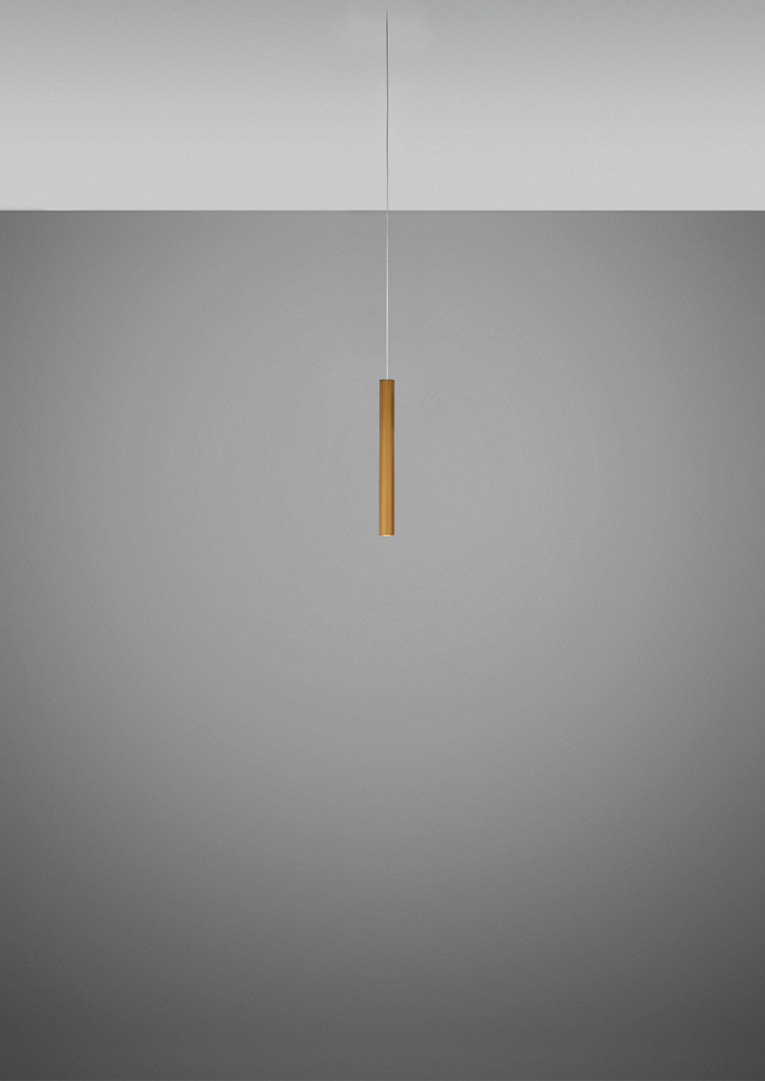

Ari F55

F55L22A76

Marco Spatti & Marco Pietro Ricci

Fixture type

Project name

Dimensions

Material

Metal

Color

 Bronze

Other colors available

Check online www.fabbian.us

Included accessories

LED

Not included accessories

Driver for powering fixture / fixtures. Driver is sized to match the custom system design. Canopy or J-box with cover plate or trimless mounting kit

Description

12 inch pendant component of the Multispot Ari series- featuring minimal metal cylinders with a bronze finish, 98.5inch cord length, and 3000K 3.4W LED for direct illumination.

Voltage

24VDC

Dimmable

Lumens: 360lm