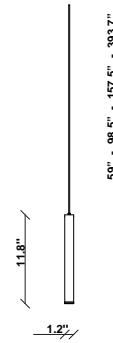

Ari F55

F55L22A76

Marco Spatti & Marco Pietro Ricci

Fixture type

Project name

Dimensions

Material

Metal

Description

12 inch pendant component of the Multispot Ari series- featuring minimal metal cylinders with a bronze finish, 98.5inch cord length, and 3000K 3.4W LED for direct illumination.

Voltage

24VDC

Dimmable