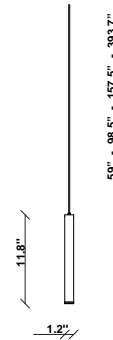

Ari F55

F55L22A76

Marco Spatti & Marco Pietro Ricci

Fixture type

Project name

Dimensions

Material

Metal

Description

12 inch pendant component of the Multispot Ari series- featuring minimal metal cylinders with a bronze finish, 98.5inch cord length, and 3000K 3.4W LED for direct illumination.

Voltage

24VDC

Dimmable