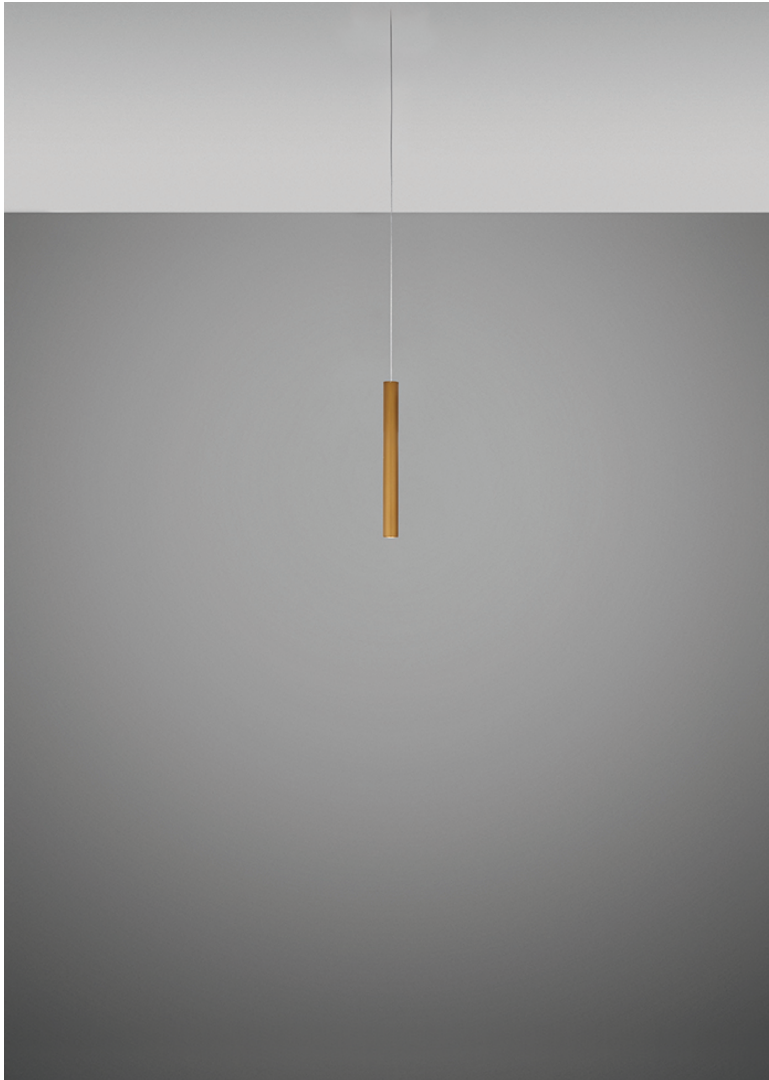

Ari F55

F55L23A76

Marco Spatti & Marco Pietro Ricci

Fixture type

Project name

Dimensions

Material

Metal

Color

 Bronze

Other colors available

Check online www.fabbian.us

Included accessories

LED

Not included accessories

Driver for powering fixture / fixtures. Driver is sized to match the custom system design. Canopy or J-box with cover plate or trimless mounting kit

Description

12 inch pendant component of the Multispot Ari series- featuring minimal metal cylinders with a bronze finish, 157.5inch cord length, and 3000K 3.4W LED for direct illumination.

Voltage

24VDC

Dimmable

Driver Dependent

Specs

DRY

Light source and Technical

Lamp type: LED 1x4W

Wattage: 4W

Color temperature: 3000K