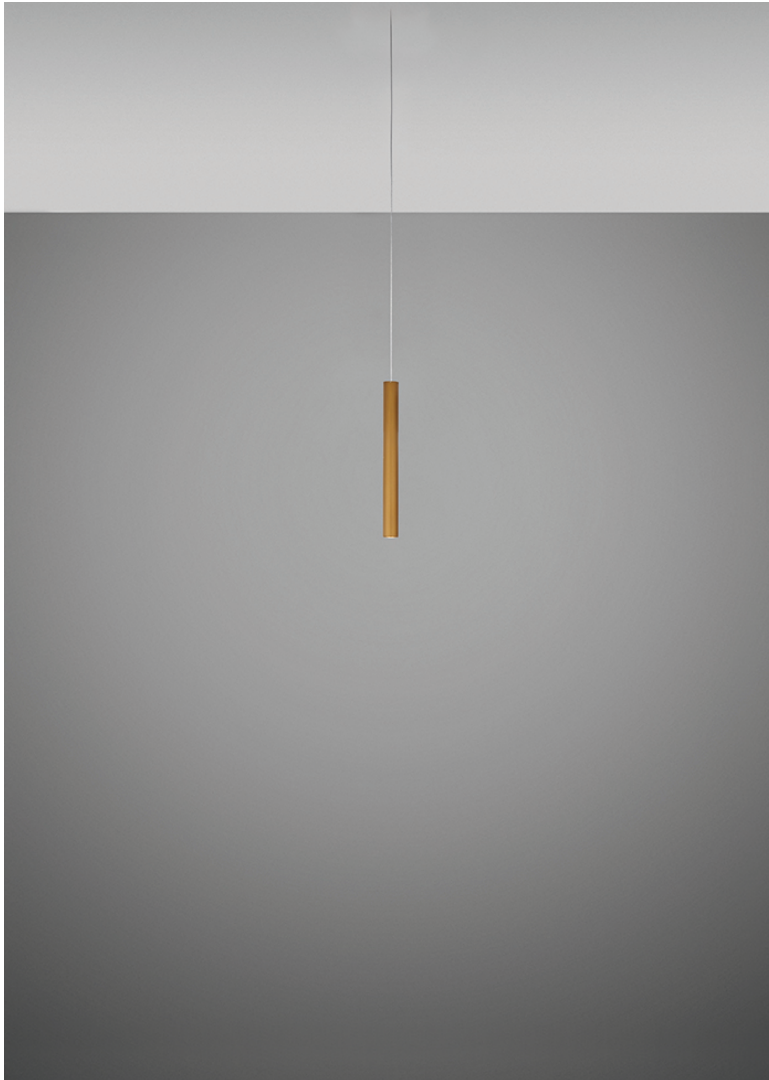

## Dimensions

## Material

Metal

## Color

 Bronze

## Description

12 inch pendant component of the Multispot Ari series- featuring minimal metal cylinders with a bronze finish, 157.5inch cord length, and 3000K 3.4W LED for direct illumination.