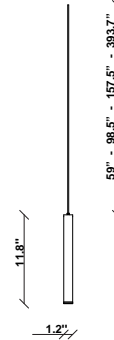

Ari F55

F55L23A76

Marco Spatti & Marco Pietro Ricci

Fixture type

Project name

Dimensions

Material

Metal

Description

12 inch pendant component of the Multispot Ari series- featuring minimal metal cylinders with a bronze finish, 157.5inch cord length, and 3000K 3.4W LED for direct illumination.

Voltage

24VDC