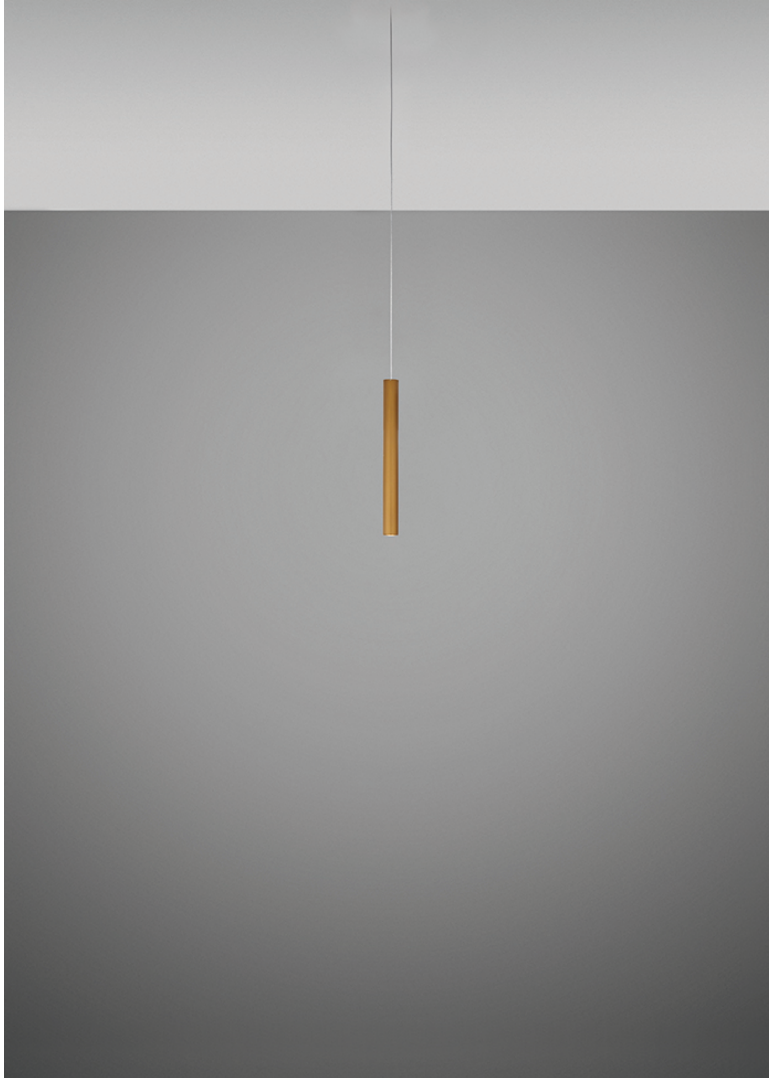

Ari F55

F55L23A76

Marco Spatti & Marco Pietro Ricci

Fixture type

Project name

Dimensions

Material

Metal

Color

 Bronze

Other colors available

Check online www.fabbian.us

Included accessories

LED

Not included accessories

Driver for powering fixture / fixtures. Driver is sized to match the custom system design. Canopy or J-box with cover plate or trimless mounting kit

Description

12 inch pendant component of the Multispot Ari series- featuring minimal metal cylinders with a bronze finish, 157.5inch cord length, and 3000K 3.4W LED for direct illumination.

Voltage

24VDC

Dimmable

Driver Dependent

Specs

DRY

Light source and Technical

Lamp type: LED 1x4W

Wattage: 4W

Color temperature: 3000K