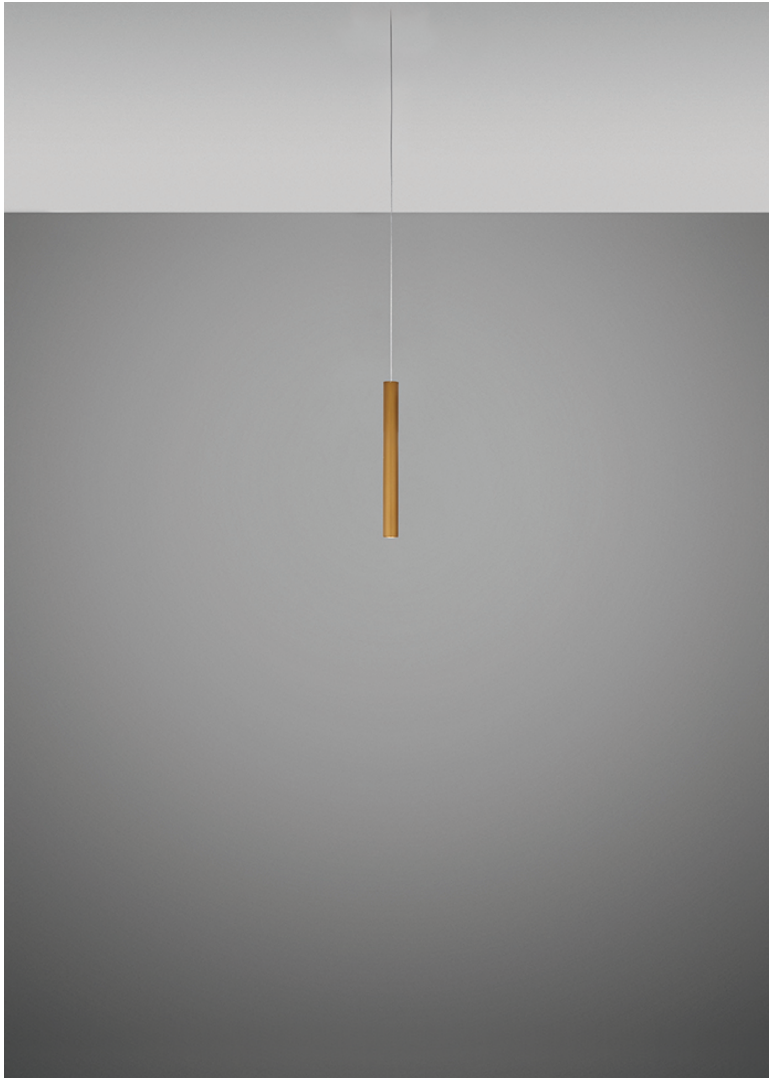

## Dimensions

## Material

Metal

## Color

 Bronze

## Description

12 inch pendant component of the Multispot Ari series- featuring minimal metal cylinders with a bronze finish, 157.5inch cord length, and 3000K 3.4W LED for direct illumination.