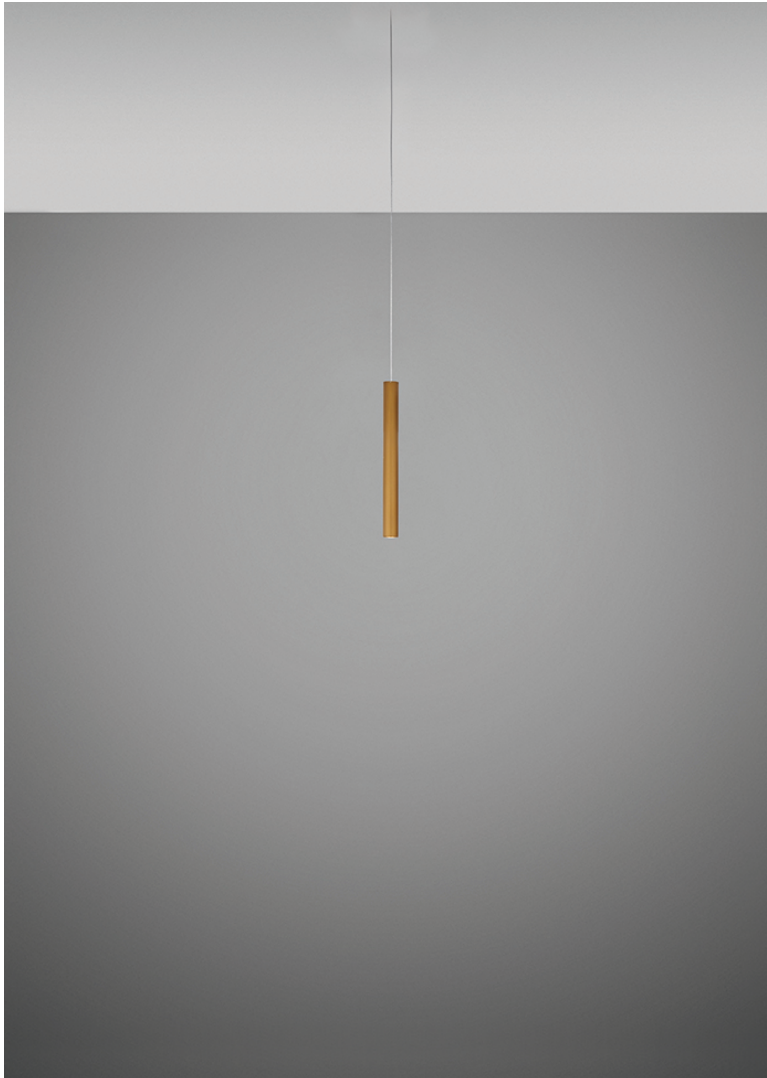

Ari F55

F55L24A76

Marco Spatti & Marco Pietro Ricci

Fixture type

Project name

Dimensions

Material

Metal

Color

 Bronze

Other colors available

Check online www.fabbian.us

Included accessories

LED

Not included accessories

Driver for powering fixture / fixtures. Driver is sized to match the custom system design. Canopy or J-box with cover plate or trimless mounting kit

Description

12 inch pendant component of the Multispot Ari series- featuring minimal metal cylinders with a bronze finish, 393.7inch cord length, and 3000K 3.4W LED for direct illumination.

Voltage

24VDC

Dimmable

Driver Dependent

Specs

DRY

Light source and Technical

Lamp type: LED 1x4W

Wattage: 4W

Color temperature: 3000K