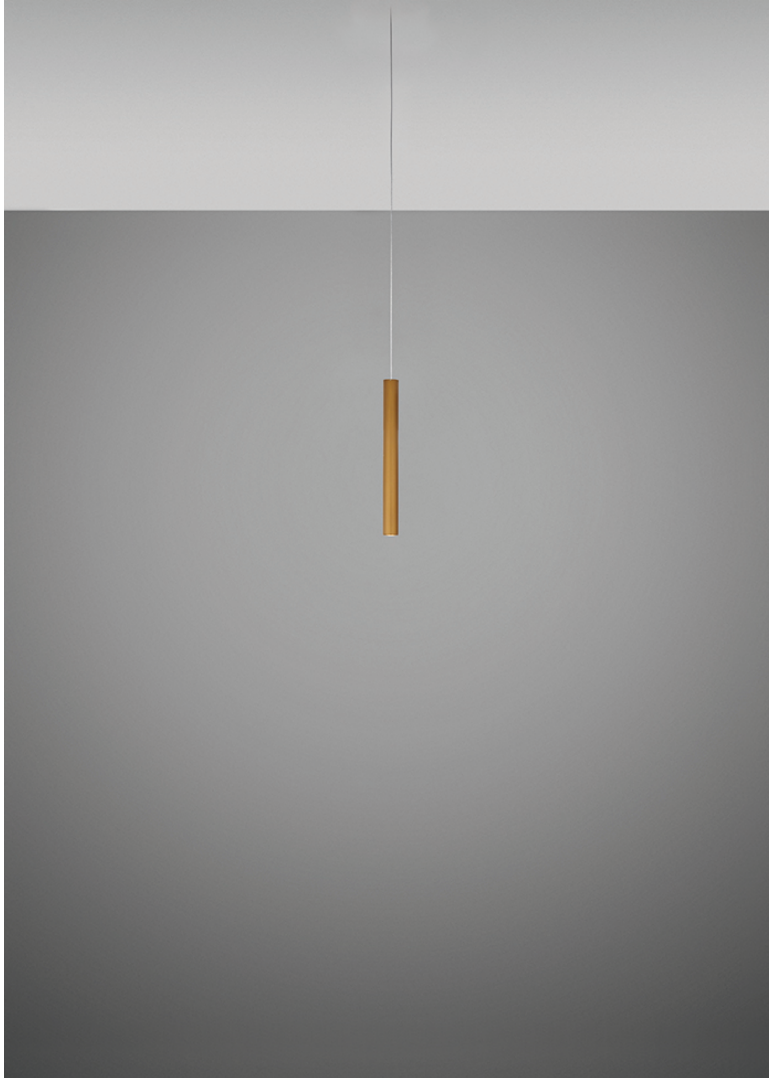

Ari F55

F55L24A76

Marco Spatti & Marco Pietro Ricci

Fixture type

Project name

Dimensions

Material

Metal

Color

 Bronze

Other colors available

Check online www.fabbian.us

Included accessories

LED

Not included accessories

Driver for powering fixture / fixtures. Driver is sized to match the custom system design. Canopy or J-box with cover plate or trimless mounting kit

Description

12 inch pendant component of the Multispot Ari series- featuring minimal metal cylinders with a bronze finish, 393.7inch cord length, and 3000K 3.4W LED for direct illumination.

Voltage

24VDC

Dimmable

Driver Dependent

Specs

DRY

Light source and Technical

Lamp type: LED 1x4W

Wattage: 4W

Color temperature: 3000K