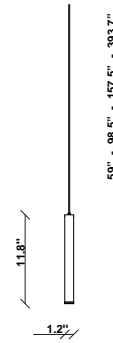

Ari F55

F55L24A76

Marco Spatti & Marco Pietro Ricci

Fixture type

Project name

Dimensions

Material

Metal

Description

12 inch pendant component of the Multispot Ari series- featuring minimal metal cylinders with a bronze finish, 393.7inch cord length, and 3000K 3.4W LED for direct illumination.

Voltage

24VDC