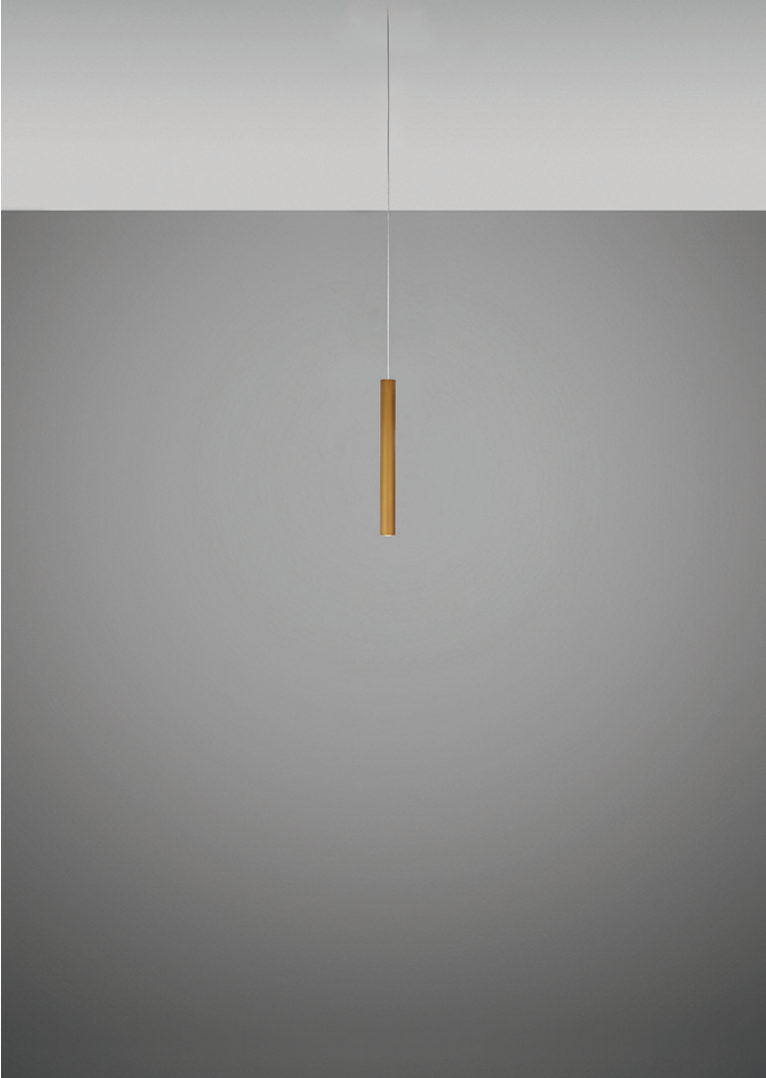

Ari F55

F55L24A76

Marco Spatti & Marco Pietro Ricci

Fixture type

Project name

Dimensions

Material

Metal

Color

 Bronze

Other colors available

Check online www.fabbian.us

Included accessories

LED

Not included accessories

Driver for powering fixture / fixtures. Driver is sized to match the custom system design. Canopy or J-box with cover plate or trimless mounting kit

Description

12 inch pendant component of the Multispot Ari series- featuring minimal metal cylinders with a bronze finish, 393.7inch cord length, and 3000K 3.4W LED for direct illumination.

Voltage

24VDC

Dimmable

Driver Dependent

Specs

DRY

Light source and Technical

Lamp type: LED 1x4W

Wattage: 4W

Color temperature: 3000K