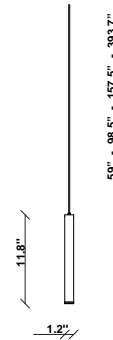

Ari F55

F55L24A76

Marco Spatti & Marco Pietro Ricci

Fixture type

Project name

Dimensions

Material

Metal

Description

12 inch pendant component of the Multispot Ari series- featuring minimal metal cylinders with a bronze finish, 393.7inch cord length, and 3000K 3.4W LED for direct illumination.

Voltage

24VDC