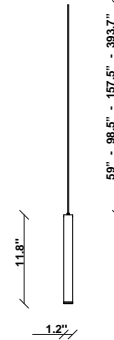

Ari F55

F55L24A76

Marco Spatti & Marco Pietro Ricci

Fixture type

Project name

Dimensions

Material

Metal

Description

12 inch pendant component of the Multispot Ari series- featuring minimal metal cylinders with a bronze finish, 393.7inch cord length, and 3000K 3.4W LED for direct illumination.

Voltage

24VDC