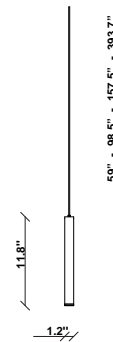

Ari F55

F55L24A76

Marco Spatti & Marco Pietro Ricci

Fixture type

Project name

Dimensions

Material

Metal

Description

12 inch pendant component of the Multispot Ari series- featuring minimal metal cylinders with a bronze finish, 393.7inch cord length, and 3000K 3.4W LED for direct illumination.

Voltage

24VDC