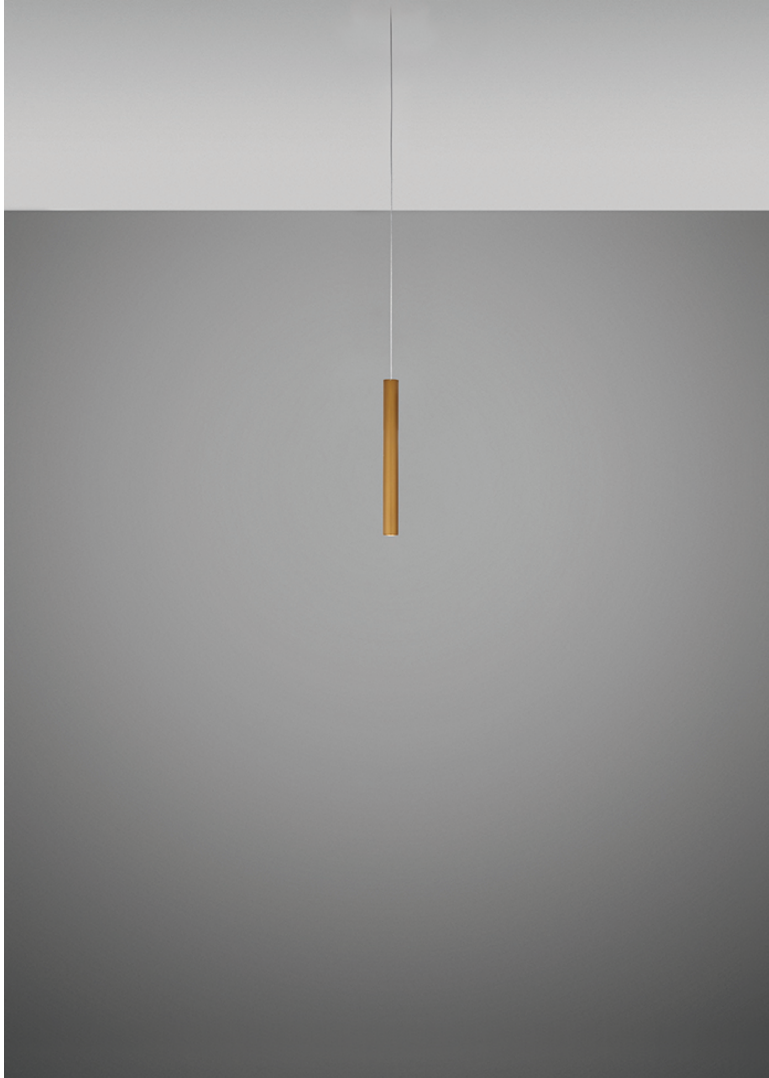

## Dimensions

## Material

Metal

## Color

 Bronze

## Description

12 inch pendant component of the Multispot Ari series- featuring minimal metal cylinders with a bronze finish, 59 inch cord length, and 3500K 3.4W LED for direct illumination.