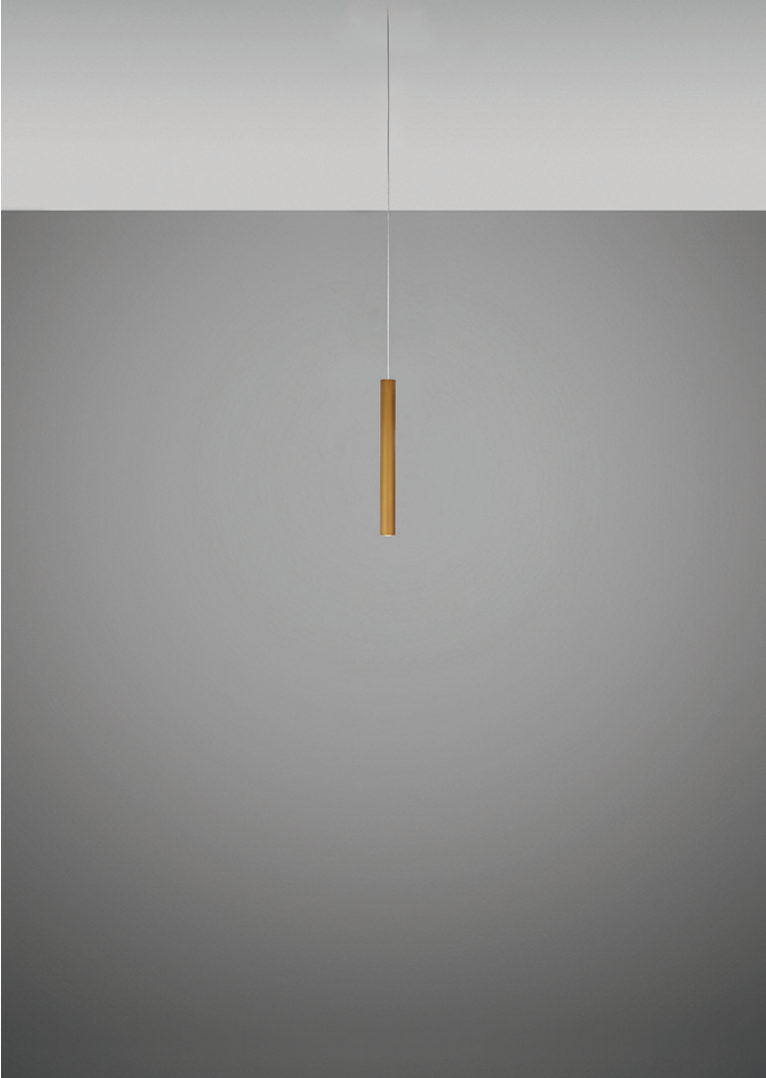

Ari F55

F55L31A76

Marco Spatti & Marco Pietro Ricci

Fixture type

Project name

Dimensions

Material

Metal

Color

 Bronze

Other colors available

Check online www.fabbian.us

Included accessories

LED

Not included accessories

Driver for powering fixture / fixtures. Driver is sized to match the custom system design. Canopy or J-box with cover plate or trimless mounting kit

Description

12 inch pendant component of the Multispot Ari series- featuring minimal metal cylinders with a bronze finish, 59 inch cord length, and 3500K 3.4W LED for direct illumination.

Voltage

24VDC

Dimmable

Lumens: 360lm