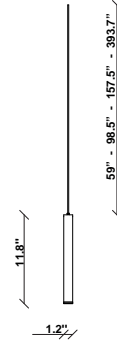

Ari F55

F55L31A76

Marco Spatti & Marco Pietro Ricci

Fixture type

Project name

Dimensions

Material

Metal

Notes

Create a custom Multispot Ari configuration by selecting number of pendants, pendant heights, pendant cord heights, pendant color, color temperature and canopies. 59" - 98" - 157" - 32'9" Dimming is based on driver capabilities. If running multiple units on one driver, fixtures must be series wired and meet minimum load ratings of the connected driver. 75 feet maximum wire length from beginning to end of series connection.

Description

12 inch pendant component of the Multispot Ari series- featuring minimal metal cylinders with a bronze finish, 59 inch cord length, and 3500K 3.4W LED for direct illumination.

Voltage

24VDC

Dimmable