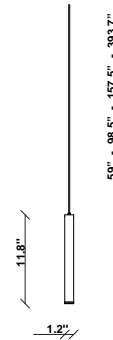

Ari F55

F55L31A76

Marco Spatti & Marco Pietro Ricci

Fixture type

Project name

Dimensions

Material

Metal

Description

12 inch pendant component of the Multispot Ari series- featuring minimal metal cylinders with a bronze finish, 59 inch cord length, and 3500K 3.4W LED for direct illumination.

Voltage

24VDC

Dimmable