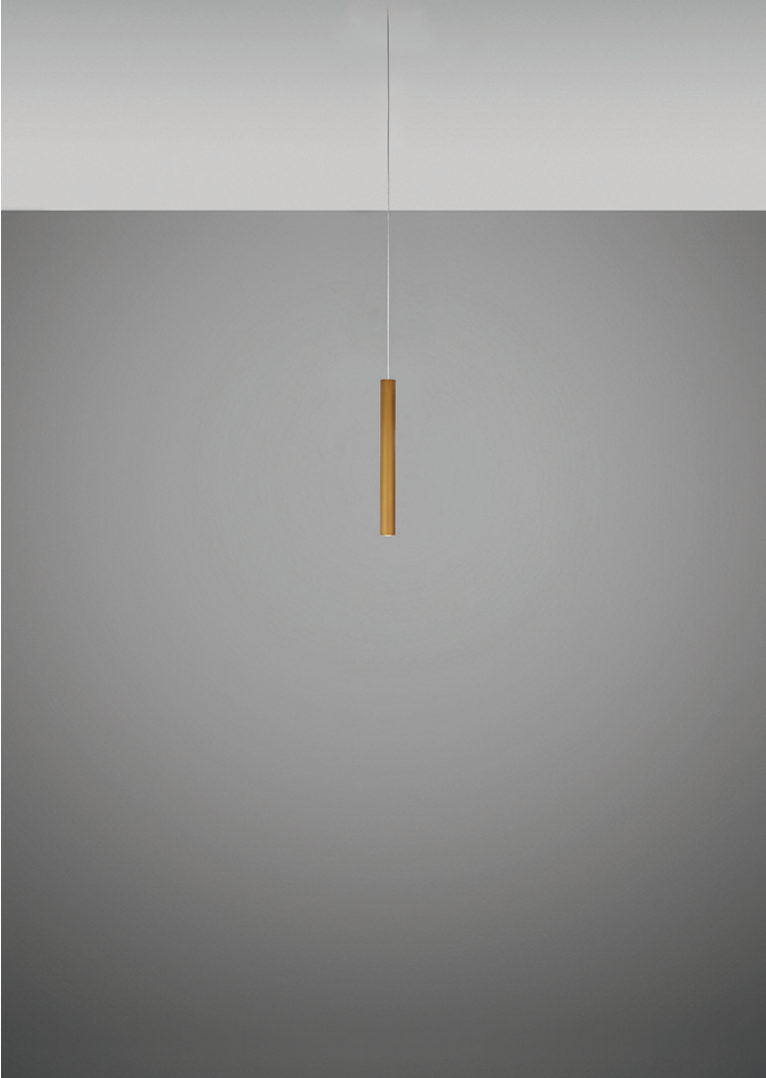

Ari F55

**F55L31A76**

Marco Spatti & Marco Pietro Ricci

Fixture type

Project name

## Dimensions

## Material

Metal

## Color

 Bronze