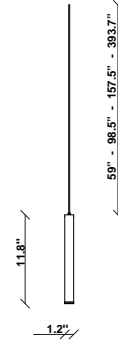

Ari F55

F55L31A76

Marco Spatti & Marco Pietro Ricci

Fixture type

Project name

Dimensions

Material

Metal

Description

12 inch pendant component of the Multispot Ari series- featuring minimal metal cylinders with a bronze finish, 59 inch cord length, and 3500K 3.4W LED for direct illumination.

Voltage

24VDC

Dimmable