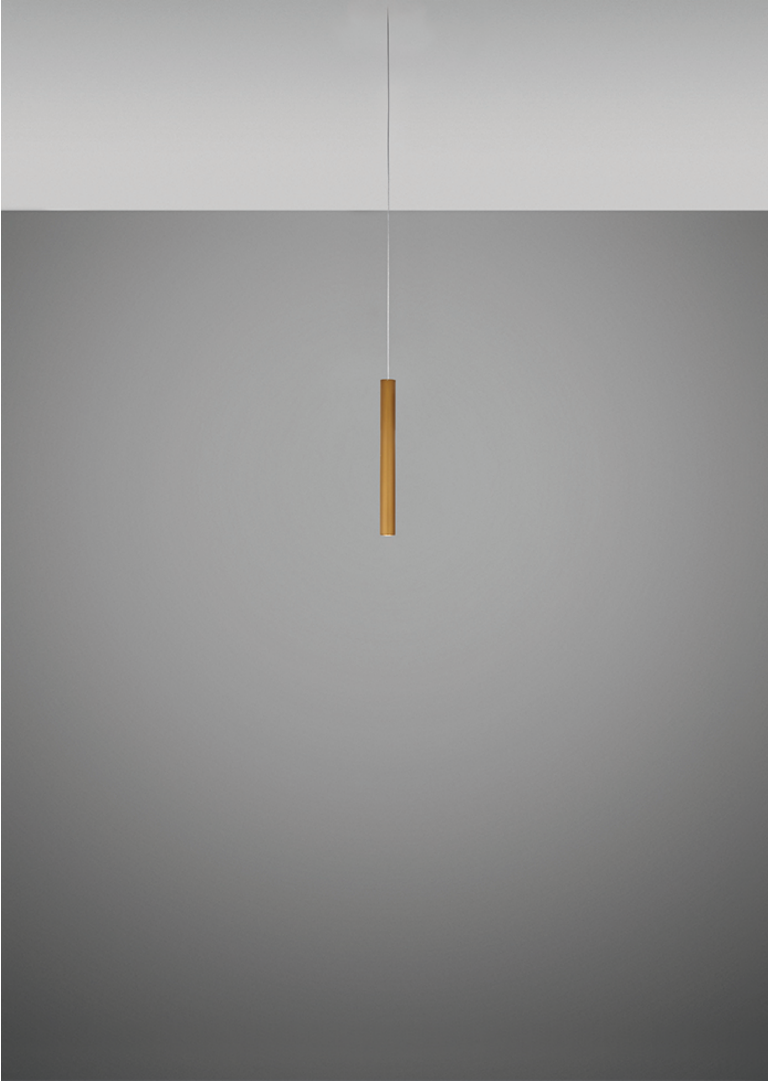

Ari F55

F55L31A76

Marco Spatti & Marco Pietro Ricci

Fixture type

Project name

Dimensions

Material

Metal

Color

 Bronze

Other colors available

Check online www.fabbian.us

Included accessories

LED

Not included accessories

Driver for powering fixture / fixtures. Driver is sized to match the custom system design. Canopy or J-box with cover plate or trimless mounting kit

Description

12 inch pendant component of the Multispot Ari series- featuring minimal metal cylinders with a bronze finish, 59 inch cord length, and 3500K 3.4W LED for direct illumination.

Voltage

24VDC

Dimmable

Lumens: 360lm