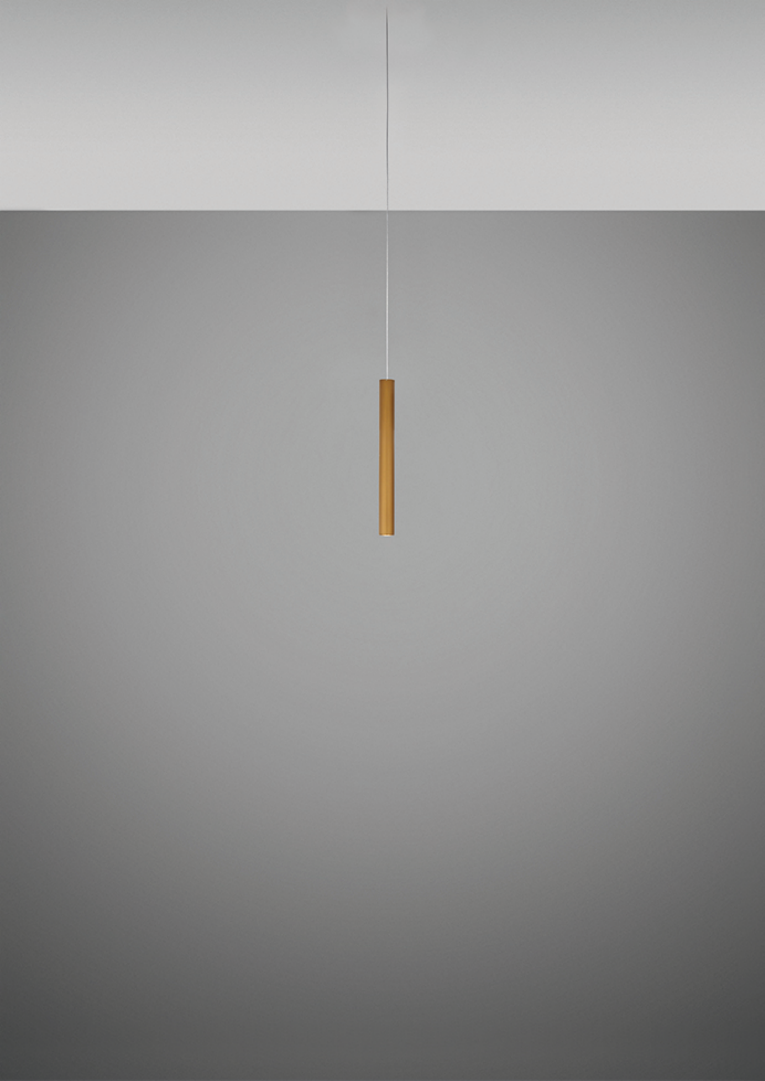

Ari F55

F55L31A76

Marco Spatti & Marco Pietro Ricci

Fixture type

Project name

Dimensions

Material

Metal

Color

 Bronze

Other colors available

Check online www.fabbian.us

Included accessories

LED

Not included accessories

Driver for powering fixture / fixtures. Driver is sized to match the custom system design. Canopy or J-box with cover plate or trimless mounting kit

Description

12 inch pendant component of the Multispot Ari series- featuring minimal metal cylinders with a bronze finish, 59 inch cord length, and 3500K 3.4W LED for direct illumination.

Voltage

24VDC

Dimmable

Lumens: 360lm