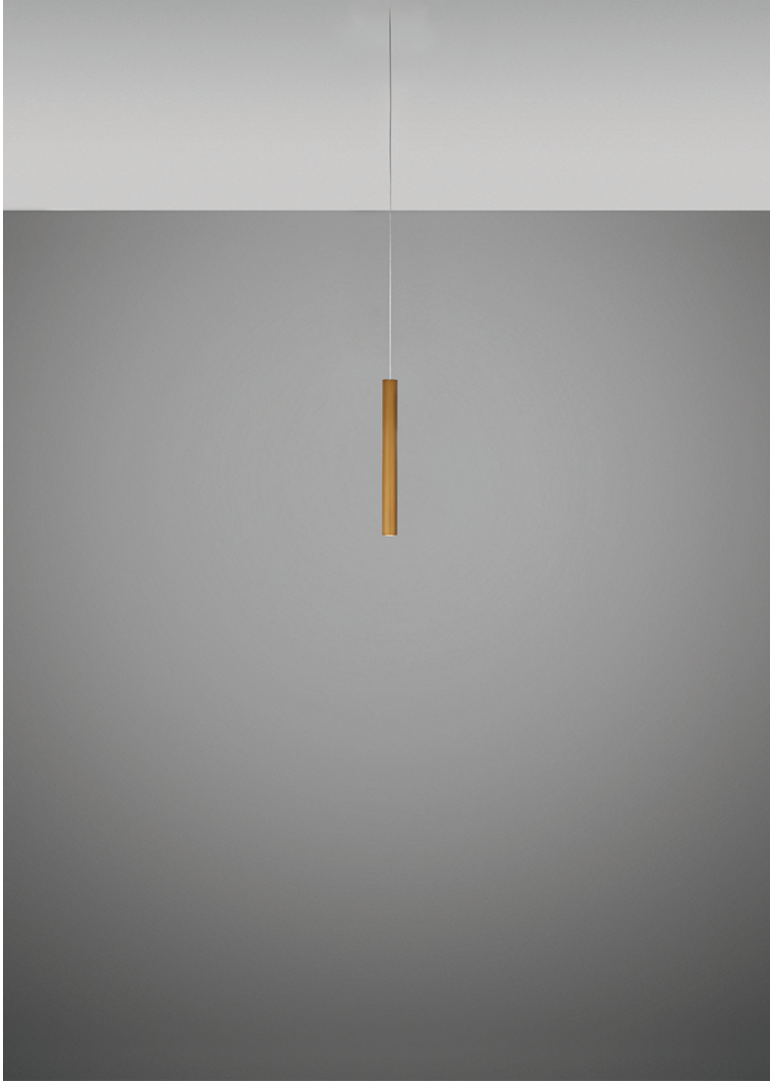

Ari F55

F55L32A76

Marco Spatti & Marco Pietro Ricci

Fixture type

Project name

Dimensions

Material

Metal

Color

 Bronze

Other colors available

Check online www.fabbian.us

Included accessories

LED

Not included accessories

Driver for powering fixture / fixtures. Driver is sized to match the custom system design. Canopy or J-box with cover plate or trimless mounting kit

Description

12 inch pendant component of the Multispot Ari series- featuring minimal metal cylinders with a bronze finish, 98.5inch cord length, and 3500K 3.4W LED for direct illumination.

Voltage

24VDC

Dimmable

Lumens: 360lm