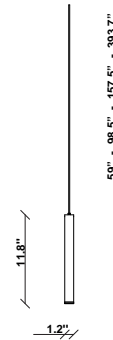

Ari F55

F55L32A76

Marco Spatti & Marco Pietro Ricci

Fixture type

Project name

Dimensions

Material

Metal

Description

12 inch pendant component of the Multispot Ari series- featuring minimal metal cylinders with a bronze finish, 98.5inch cord length, and 3500K 3.4W LED for direct illumination.

Voltage

24VDC

Dimmable