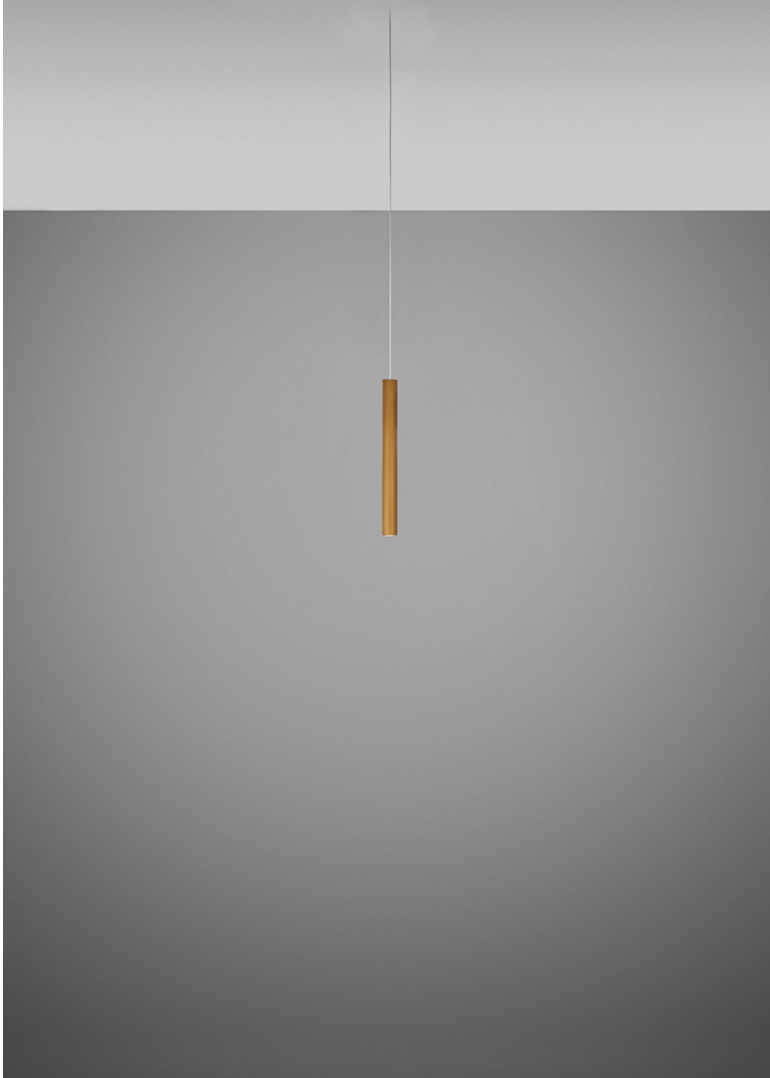

## Dimensions

## Material

Metal

## Color

 Bronze

## Description

12 inch pendant component of the Multispot Ari series- featuring minimal metal cylinders with a bronze finish, 98.5inch cord length, and 3500K 3.4W LED for direct illumination.