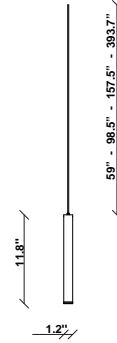

Ari F55

F55L32A76

Marco Spatti & Marco Pietro Ricci

Fixture type

Project name

Dimensions

Material

Metal

Notes

Create a custom Multispot Ari configuration by selecting number of pendants, pendant heights, pendant cord heights, pendant color, color temperature and canopies. 59" - 98" - 157" - 32'9" Dimming is based on driver capabilities. If running multiple units on one driver, fixtures must be series wired and meet minimum load ratings of the connected driver. 75 feet maximum wire length from beginning to end of series connection.

Description

12 inch pendant component of the Multispot Ari series- featuring minimal metal cylinders with a bronze finish, 98.5inch cord length, and 3500K 3.4W LED for direct illumination.

Voltage

24VDC

Dimmable