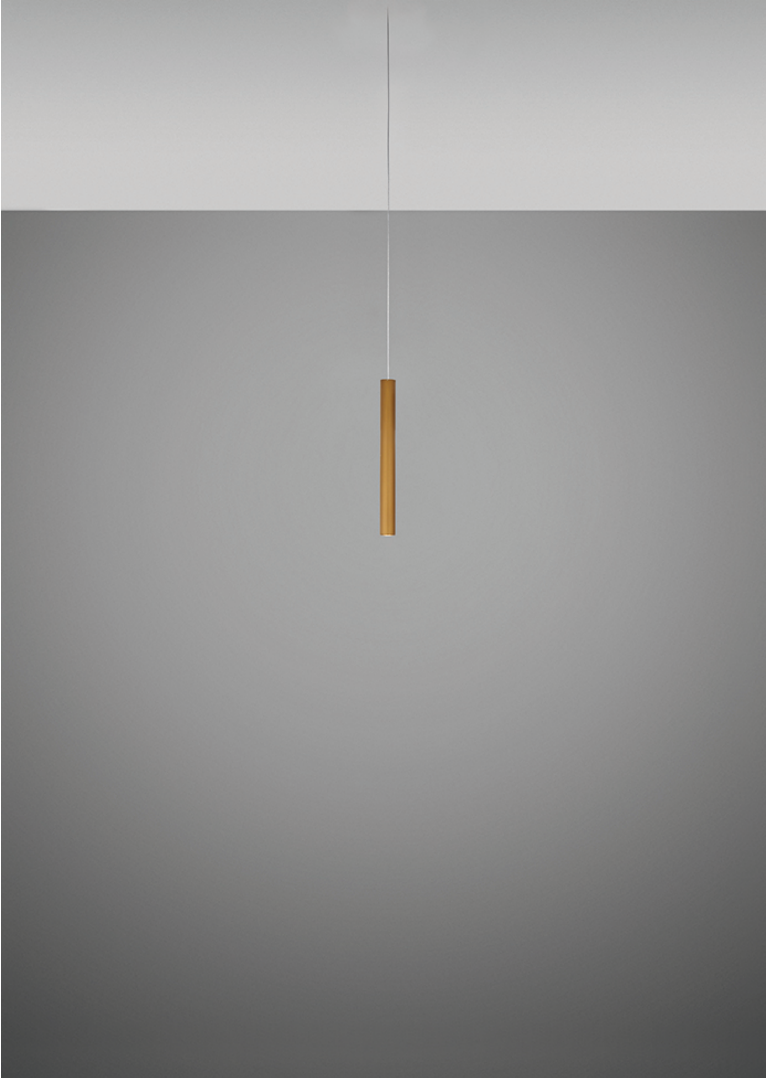

Ari F55

F55L32A76

Marco Spatti & Marco Pietro Ricci

Fixture type

Project name

Dimensions

Material

Metal

Color

 Bronze

Other colors available

Check online www.fabbian.us

Included accessories

LED

Not included accessories

Driver for powering fixture / fixtures. Driver is sized to match the custom system design. Canopy or J-box with cover plate or trimless mounting kit

Description

12 inch pendant component of the Multispot Ari series- featuring minimal metal cylinders with a bronze finish, 98.5inch cord length, and 3500K 3.4W LED for direct illumination.

Voltage

24VDC

Dimmable

Lumens: 360lm