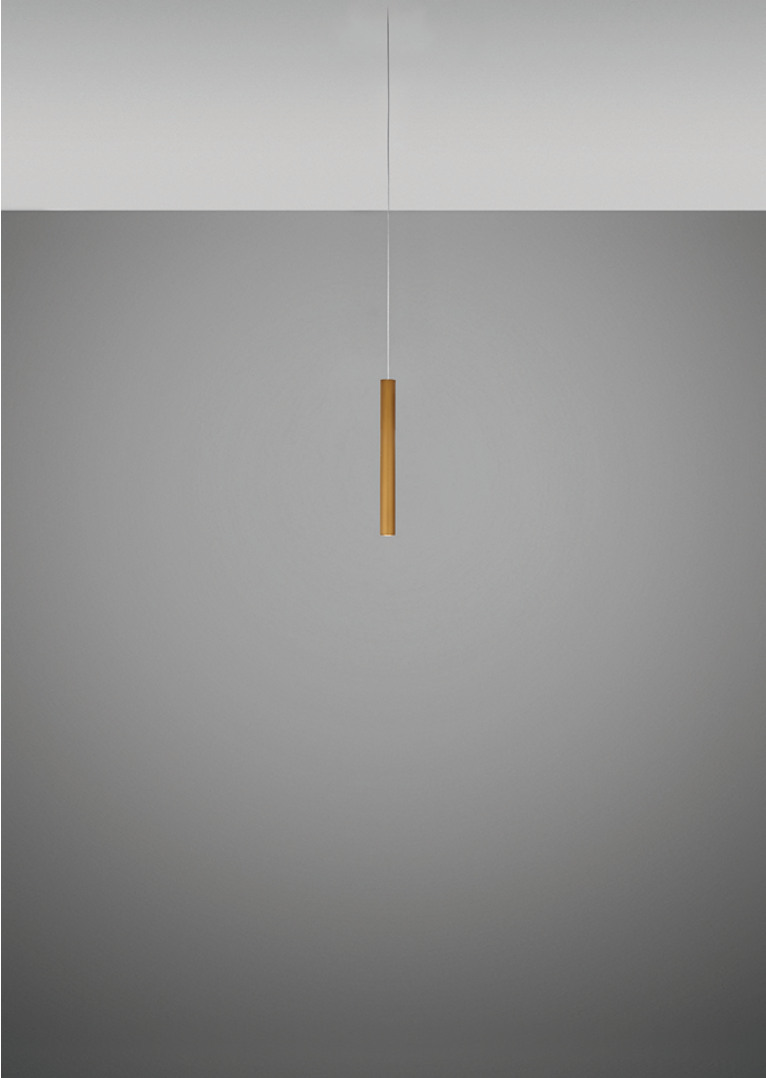

Ari F55

F55L33A76

Marco Spatti & Marco Pietro Ricci

Fixture type

Project name

Dimensions

Material

Metal

Color

 Bronze

Other colors available

Check online www.fabbian.us

Included accessories

LED

Not included accessories

Driver for powering fixture / fixtures. Driver is sized to match the custom system design. Canopy or J-box with cover plate or trimless mounting kit

Description

12 inch pendant component of the Multispot Ari series- featuring minimal metal cylinders with a bronze finish, 157.5inch cord length, and 3500K 3.4W LED for direct illumination.

Voltage

24VDC

Dimmable

Driver Dependent

Specs

DRY

Light source and Technical

Lamp type: LED 1x4W

Wattage: 4W

Color temperature: 3500K