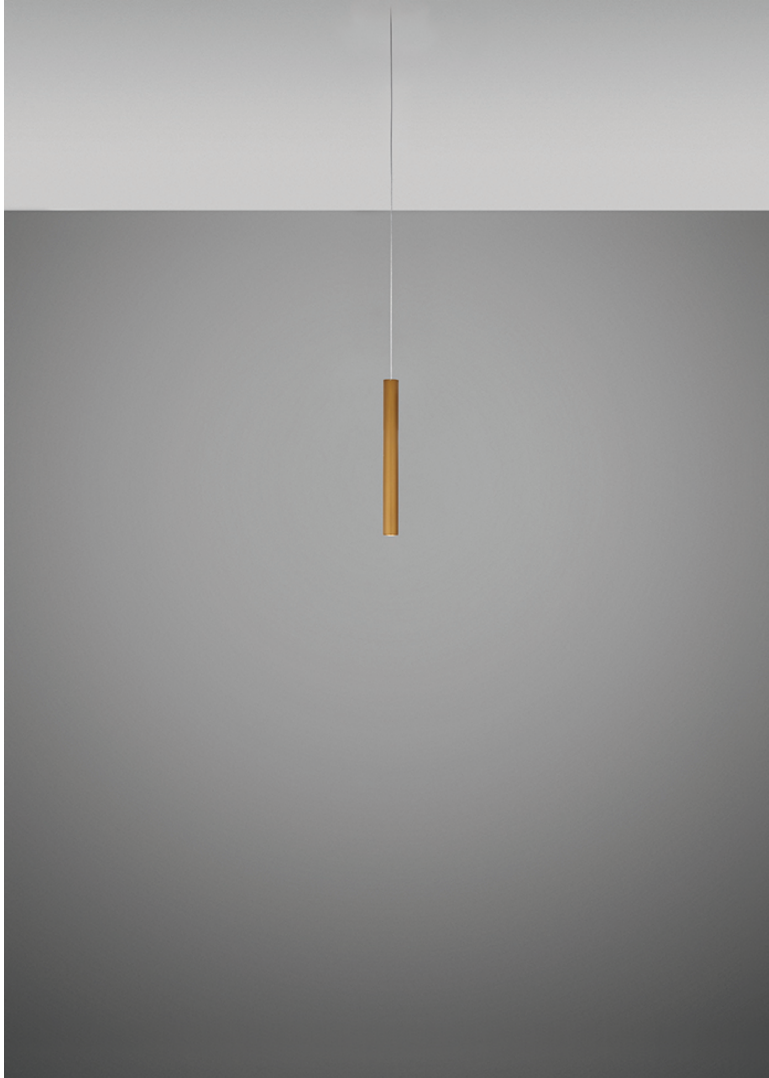

## Dimensions

## Material

Metal

## Color

 Bronze

## Description

12 inch pendant component of the Multispot Ari series- featuring minimal metal cylinders with a bronze finish, 157.5inch cord length, and 3500K 3.4W LED for direct illumination.