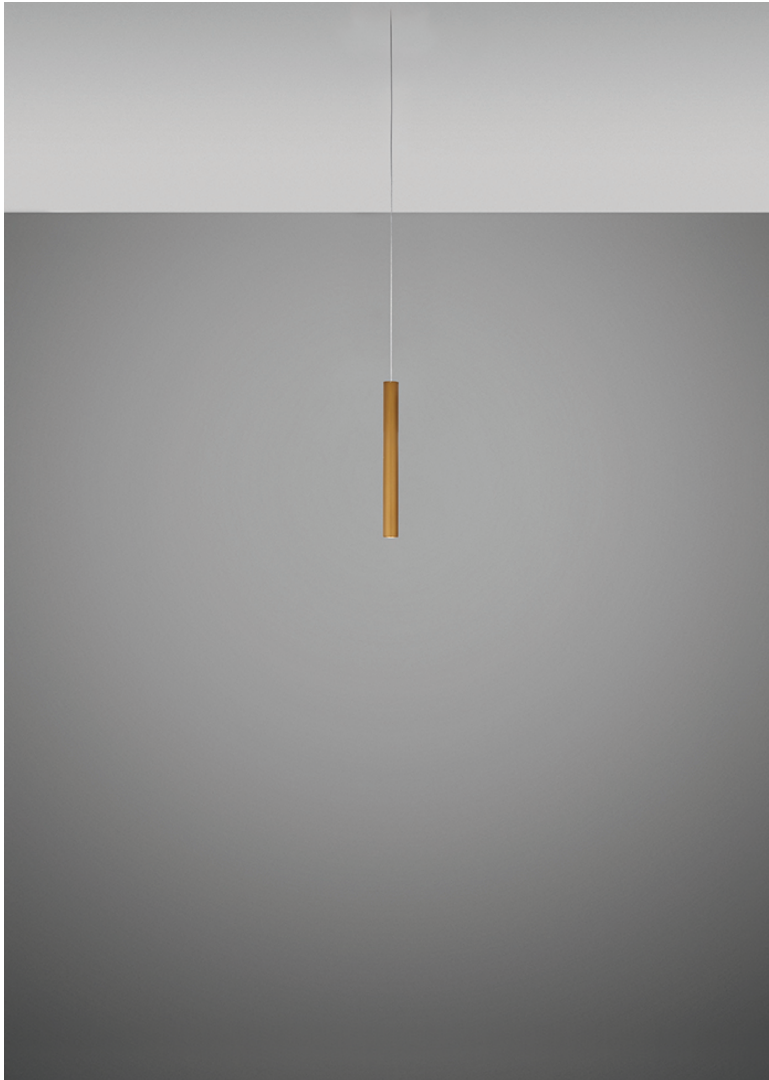

## Dimensions

## Material

Metal

## Color

 Bronze

## Description

12 inch pendant component of the Multispot Ari series- featuring minimal metal cylinders with a bronze finish, 157.5inch cord length, and 3500K 3.4W LED for direct illumination.