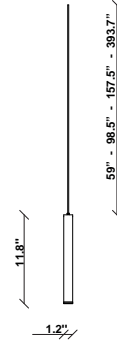

Ari F55

F55L33A76

Marco Spatti & Marco Pietro Ricci

Fixture type

Project name

Dimensions

Material

Metal

Notes

Create a custom Multispot Ari configuration by selecting number of pendants, pendant heights, pendant cord heights, pendant color, color temperature and canopies. 59" - 98" - 157" - 32'9" Dimming is based on driver capabilities. If running multiple units on one driver, fixtures must be series wired and meet minimum load ratings of the connected driver. 75 feet maximum wire length from beginning to end of series connection.

Description

12 inch pendant component of the Multispot Ari series- featuring minimal metal cylinders with a bronze finish, 157.5inch cord length, and 3500K 3.4W LED for direct illumination.

Voltage

24VDC