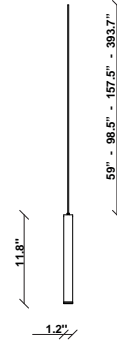

Ari F55

F55L34A76

Marco Spatti & Marco Pietro Ricci

Fixture type

Project name

Dimensions

Material

Metal

Notes

Create a custom Multispot Ari configuration by selecting number of pendants, pendant heights, pendant cord heights, pendant color, color temperature and canopies. 59" - 98" - 157" - 32'9" Dimming is based on driver capabilities. If running multiple units on one driver, fixtures must be series wired and meet minimum load ratings of the connected driver. 75 feet maximum wire length from beginning to end of series connection.

Description

12 inch pendant component of the Multispot Ari series- featuring minimal metal cylinders with a bronze finish, 393.7inch cord length, and 3500K 3.4W LED for direct illumination.

Voltage

24VDC