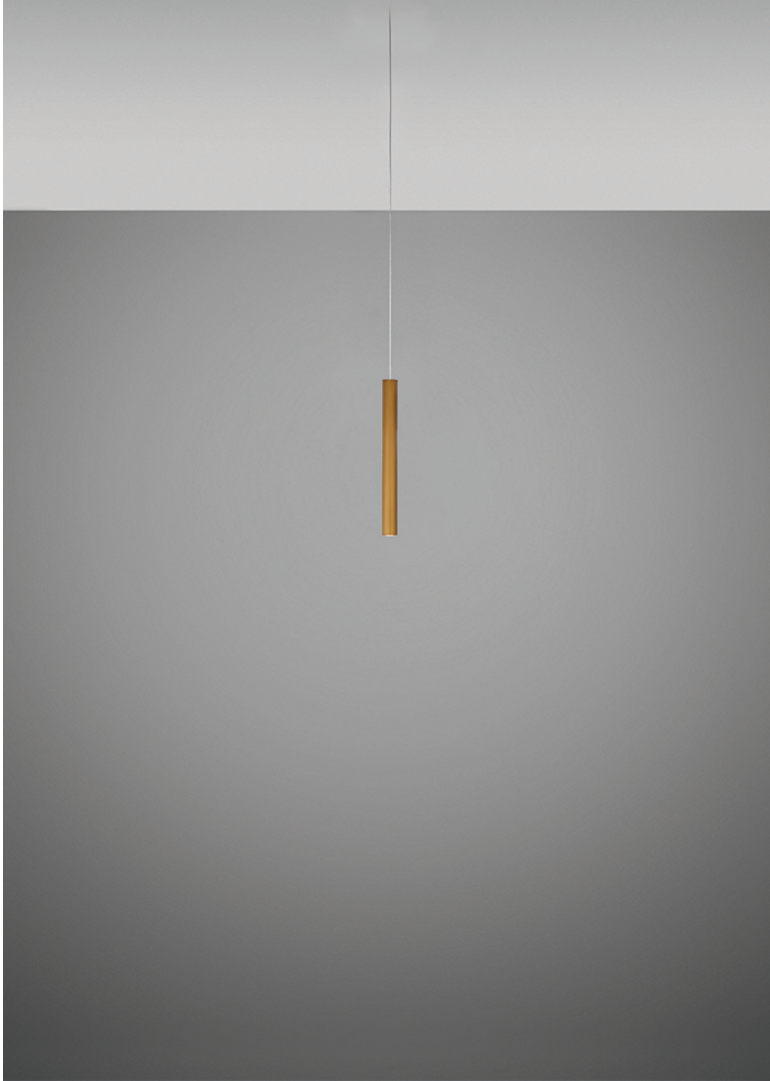

Ari F55

F55L34A76

Marco Spatti & Marco Pietro Ricci

Fixture type

Project name

Dimensions

Material

Metal

Color

 Bronze

Other colors available

Check online www.fabbian.us

Included accessories

LED

Not included accessories

Driver for powering fixture / fixtures. Driver is sized to match the custom system design. Canopy or J-box with cover plate or trimless mounting kit

Description

12 inch pendant component of the Multispot Ari series- featuring minimal metal cylinders with a bronze finish, 393.7inch cord length, and 3500K 3.4W LED for direct illumination.

Voltage

24VDC

Dimmable

Driver Dependent

Specs

DRY

Light source and Technical

Lamp type: LED 1x4W

Wattage: 4W

Color temperature: 3500K