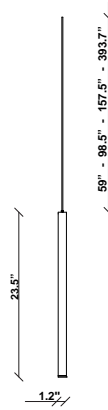

Ari F55

F55L41A01

Marco Spatti & Marco Pietro Ricci

Fixture type

Project name

Description

23.5 inch pendant component of the Multispot Ari series- featuring minimal metal cylinders with a white finish, 59 inch cord length, and 3000K 3.4W LED for direct illumination.

Wattage: 4W

Color temperature: 3000K

CRI: 90

Lumens: 360lm

Dimensions

Material

Metal

Color