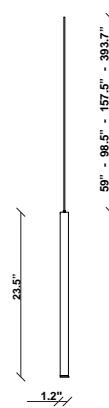

Ari F55

F55L41A01

Marco Spatti & Marco Pietro Ricci

Fixture type

Project name

Description

23.5 inch pendant component of the Multispot Ari series- featuring minimal metal cylinders with a white finish, 59 inch cord length, and 3000K 3.4W LED for direct illumination.

Voltage

24VDC

Dimmable

Driver Dependent

Specs

DRY

Light source and Technical

Lamp type: LED 1x4W

Wattage: 4W

Color temperature: 3000K

CRI: 90

Lumens: 360lm

Dimensions

Material

Metal

Color