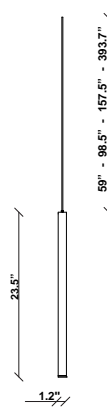

Ari F55

F55L41A01

Marco Spatti & Marco Pietro Ricci

Fixture type

Project name

Description

23.5 inch pendant component of the Multispot Ari series- featuring minimal metal cylinders with a white finish, 59 inch cord length, and 3000K 3.4W LED for direct illumination.

Voltage

24VDC

Dimmable

Driver Dependent

Specs

DRY

Light source and Technical

Lamp type: LED 1x4W

Wattage: 4W

Color temperature: 3000K

CRI: 90

Lumens: 360lm

Dimensions

Material

Metal

Color