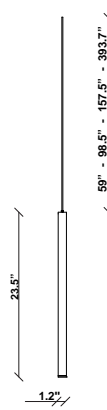

Ari F55

F55L42A01

Marco Spatti & Marco Pietro Ricci

Fixture type

Project name

Description

23.5 inch pendant component of the Multispot Ari series- featuring minimal metal cylinders with a white finish, 98.5inch cord length, and 3000K 3.4W LED for direct illumination.

Voltage

24VDC

Dimmable

Driver Dependent

Specs

DRY

Light source and Technical

Lamp type: LED 1x4W

Wattage: 4W

Color temperature: 3000K

CRI: 90

Lumens: 360lm

Dimensions

Material

Metal

Color