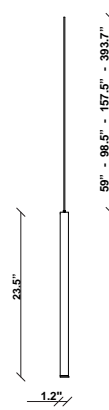

Ari F55

F55L42A01

Marco Spatti & Marco Pietro Ricci

Fixture type

Project name

Description

23.5 inch pendant component of the Multispot Ari series- featuring minimal metal cylinders with a white finish, 98.5inch cord length, and 3000K 3.4W LED for direct illumination.

Wattage: 4W

Color temperature: 3000K

CRI: 90

Lumens: 360lm

Dimensions

Material

Metal

Color