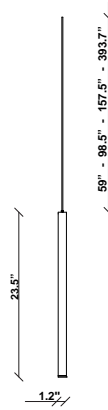

Ari F55

F55L42A01

Marco Spatti & Marco Pietro Ricci

Fixture type

Project name

Description

23.5 inch pendant component of the Multispot Ari series- featuring minimal metal cylinders with a white finish, 98.5inch cord length, and 3000K 3.4W LED for direct illumination.

Wattage: 4W

Color temperature: 3000K

CRI: 90

Lumens: 360lm

Dimensions

Material

Metal

Color