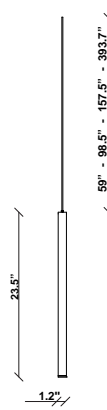

Material

Metal

Color

White

Other colors available

Check online www.fabbian.us

Included accessories

LED

Not included accessories

Driver for powering fixture / fixtures. Driver is sized to match the custom system design. Canopy or J-box with cover plate or trimless mounting kit

Notes

Create a custom Multispot Ari configuration by selecting number of pendants, pendant heights, pendant cord heights, pendant color, color temperature and canopies. 59" - 98" - 157" - 32'9" Dimming is based on driver capabilities. If running multiple units on one driver, fixtures must be series wired and meet minimum load ratings of the connected driver. 75 feet maximum wire length from beginning to end of series connection.