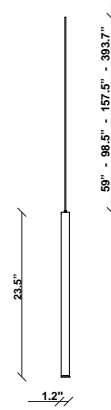

Ari F55

F55L43A01

Marco Spatti & Marco Pietro Ricci

Fixture type

Project name

Description

23.5 inch pendant component of the Multispot Ari series- featuring minimal metal cylinders with a white finish, 157.5inch cord length, and 3000K 3.4W LED for direct illumination.

Voltage

24VDC

Dimmable

Driver Dependent

Specs

DRY

Light source and Technical

Lamp type: LED 1x4W

Wattage: 4W

Color temperature: 3000K

CRI: 90

Lumens: 360lm

Dimensions

Material

Metal

Color