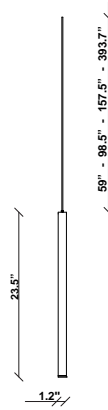

Ari F55

F55L43A01

Marco Spatti & Marco Pietro Ricci

Fixture type

Project name

Description

23.5 inch pendant component of the Multispot Ari series- featuring minimal metal cylinders with a white finish, 157.5inch cord length, and 3000K 3.4W LED for direct illumination.

Wattage: 4W

Color temperature: 3000K

CRI: 90

Lumens: 360lm

Dimensions

Material

Metal

Color