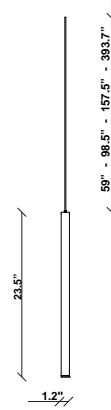

Ari F55

F55L44A01

Marco Spatti & Marco Pietro Ricci

Fixture type

Project name

Description

23.5 inch pendant component of the Multispot Ari series- featuring minimal metal cylinders with a white finish, 393.7inch cord length, and 3000K 3.4W LED for direct illumination.

Voltage

24VDC

Dimmable

Driver Dependent

Specs

DRY

Light source and Technical

Lamp type: LED 1x4W

Wattage: 4W

Color temperature: 3000K

CRI: 90

Lumens: 360lm

Dimensions

Material

Metal

Color