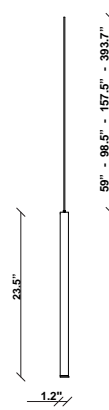

Ari F55

F55L44A01

Marco Spatti & Marco Pietro Ricci

Fixture type

Project name

Description

23.5 inch pendant component of the Multispot Ari series- featuring minimal metal cylinders with a white finish, 393.7inch cord length, and 3000K 3.4W LED for direct illumination.

Wattage: 4W

Color temperature: 3000K

CRI: 90

Lumens: 360lm

Dimensions

Material

Metal

Color