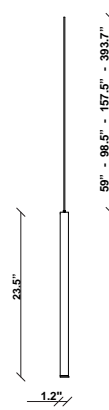

Ari F55

F55L54A01

Marco Spatti & Marco Pietro Ricci

Fixture type

Project name

Description

23.5 inch pendant component of the Multispot Ari series- featuring minimal metal cylinders with a white finish, 393.7inch cord length, and 3500K 3.4W LED for direct illumination.

Wattage: 4W

Color temperature: 3500K

CRI: 90

Lumens: 360lm

Dimensions

Material

Metal

Color