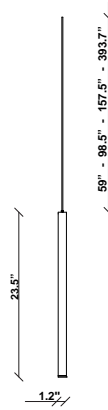

Ari F55

F55L54A01

Marco Spatti & Marco Pietro Ricci

Fixture type

Project name

Description

23.5 inch pendant component of the Multispot Ari series- featuring minimal metal cylinders with a white finish, 393.7inch cord length, and 3500K 3.4W LED for direct illumination.

Wattage: 4W

Color temperature: 3500K

CRI: 90

Lumens: 360lm

Dimensions

Material

Metal

Color