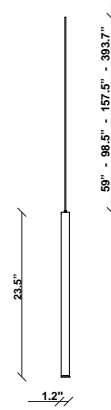

Ari F55

F55L54A01

Marco Spatti & Marco Pietro Ricci

Fixture type

Project name

Description

23.5 inch pendant component of the Multispot Ari series- featuring minimal metal cylinders with a white finish, 393.7inch cord length, and 3500K 3.4W LED for direct illumination.

Voltage

24VDC

Dimmable

Driver Dependent

Specs

DRY

Light source and Technical

Lamp type: LED 1x4W

Wattage: 4W

Color temperature: 3500K

CRI: 90

Lumens: 360lm

Dimensions

Material

Metal

Color