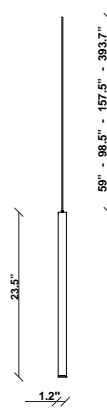

Ari F55

F55L54A01

Marco Spatti & Marco Pietro Ricci

Fixture type

Project name

Description

23.5 inch pendant component of the Multispot Ari series- featuring minimal metal cylinders with a white finish, 393.7inch cord length, and 3500K 3.4W LED for direct illumination.

Voltage

24VDC

Dimmable

Driver Dependent

Specs

DRY

Light source and Technical

Lamp type: LED 1x4W

Wattage: 4W

Color temperature: 3500K

CRI: 90

Lumens: 360lm

Dimensions

Material

Metal

Color