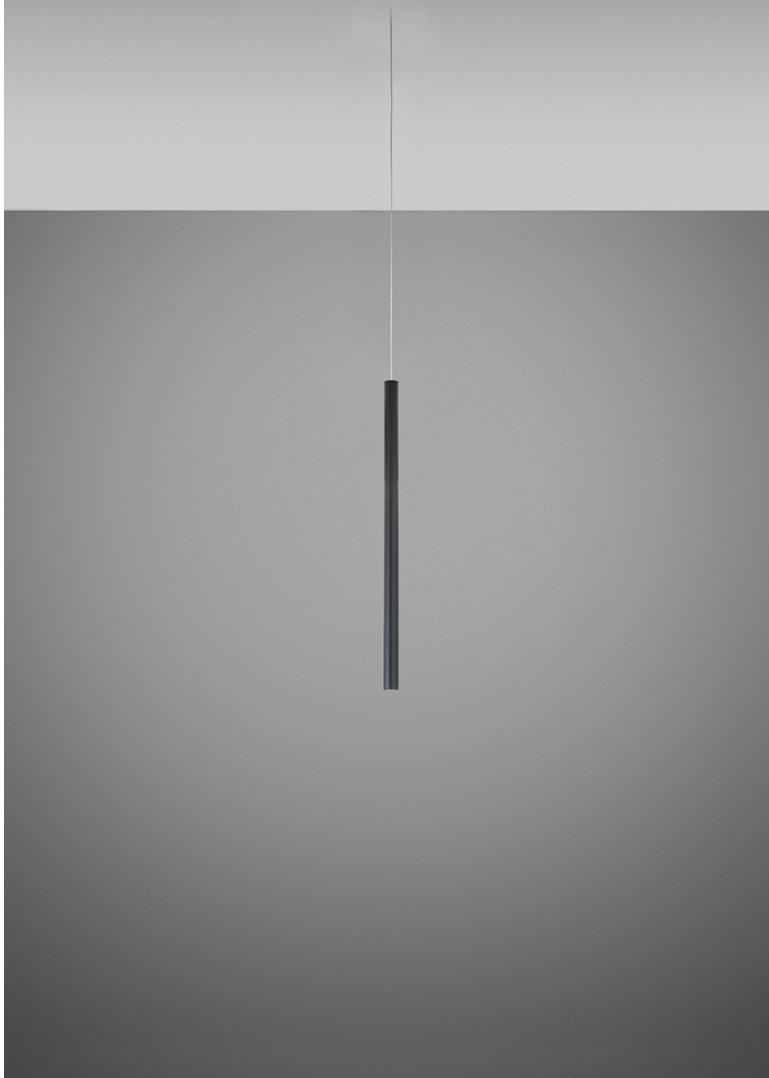

## Dimensions

## Material

Metal

## Color

 Black

## Description

23.5 inch pendant component of the Multispot Ari series- featuring minimal metal cylinders with a black finish, 59 inch cord length, and 3000K 3.4W LED for direct illumination.