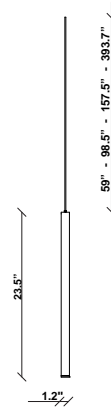

Ari F55

F55L41A02

Marco Spatti & Marco Pietro Ricci

Fixture type

Project name

Dimensions

Material

Metal

Notes

Create a custom Multispot Ari configuration by selecting number of pendants, pendant heights, pendant cord heights, pendant color, color temperature and canopies. 59" - 98" - 157" - 32'9" Dimming is based on driver capabilities. If running multiple units on one driver, fixtures must be series wired and meet minimum load ratings of the connected driver. 75 feet maximum wire length from beginning to end of series connection.

Description

23.5 inch pendant component of the Multispot Ari series- featuring minimal metal cylinders with a black finish, 59 inch cord length, and 3000K 3.4W LED for direct illumination.

Voltage

24VDC

Dimmable