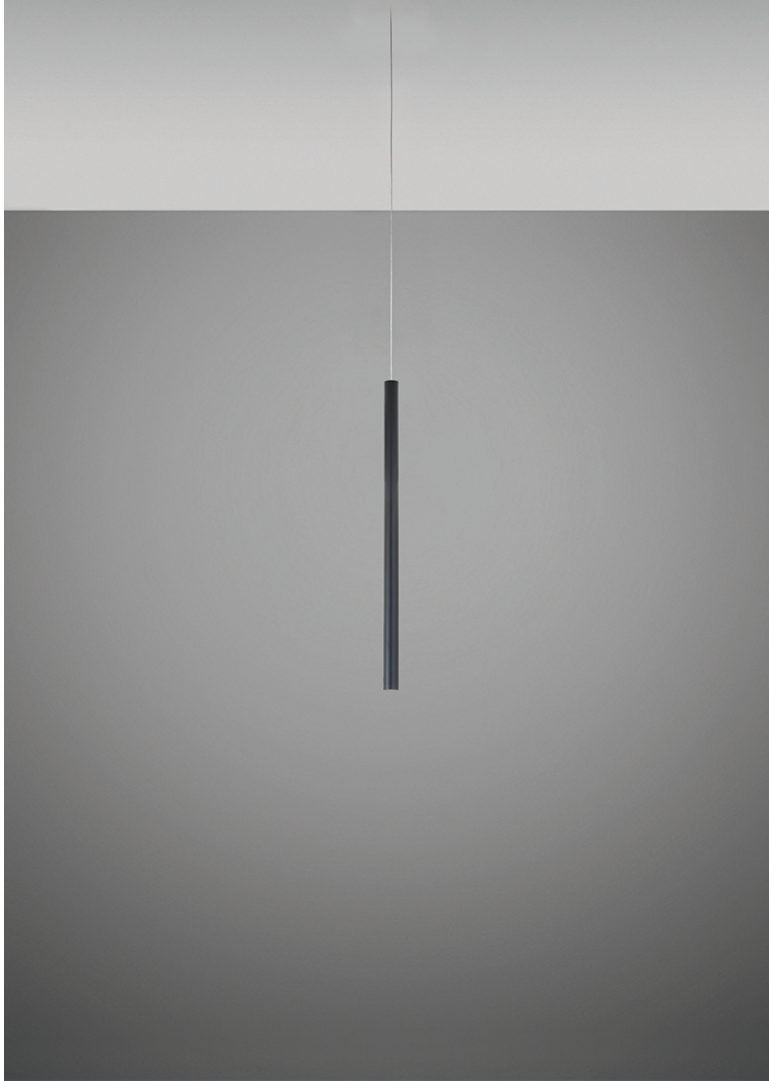

## Dimensions

## Material

Metal

## Color

 Black

## Description

23.5 inch pendant component of the Multispot Ari series- featuring minimal metal cylinders with a black finish, 59 inch cord length, and 3000K 3.4W LED for direct illumination.