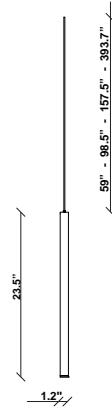

Ari F55

F55L41A02

Marco Spatti & Marco Pietro Ricci

Fixture type

Project name

Dimensions

Material

Metal

Notes

Create a custom Multispot Ari configuration by selecting number of pendants, pendant heights, pendant cord heights, pendant color, color temperature and canopies. 59" - 98" - 157" - 32'9" Dimming is based on driver capabilities. If running multiple units on one driver, fixtures must be series wired and meet minimum load ratings of the connected driver. 75 feet maximum wire length from beginning to end of series connection.

Description

23.5 inch pendant component of the Multispot Ari series- featuring minimal metal cylinders with a black finish, 59 inch cord length, and 3000K 3.4W LED for direct illumination.

Voltage

24VDC

Dimmable