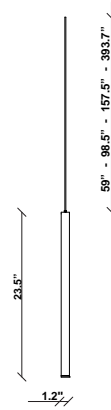

Ari F55

F55L42A02

Marco Spatti & Marco Pietro Ricci

Fixture type

Project name

Dimensions

Material

Metal

Notes

Create a custom Multispot Ari configuration by selecting number of pendants, pendant heights, pendant cord heights, pendant color, color temperature and canopies. 59" - 98" - 157" - 32'9" Dimming is based on driver capabilities. If running multiple units on one driver, fixtures must be series wired and meet minimum load ratings of the connected driver. 75 feet maximum wire length from beginning to end of series connection.

Description

23.5 inch pendant component of the Multispot Ari series- featuring minimal metal cylinders with a black finish, 98.5inch cord length, and 3000K 3.4W LED for direct illumination.

Voltage

24VDC