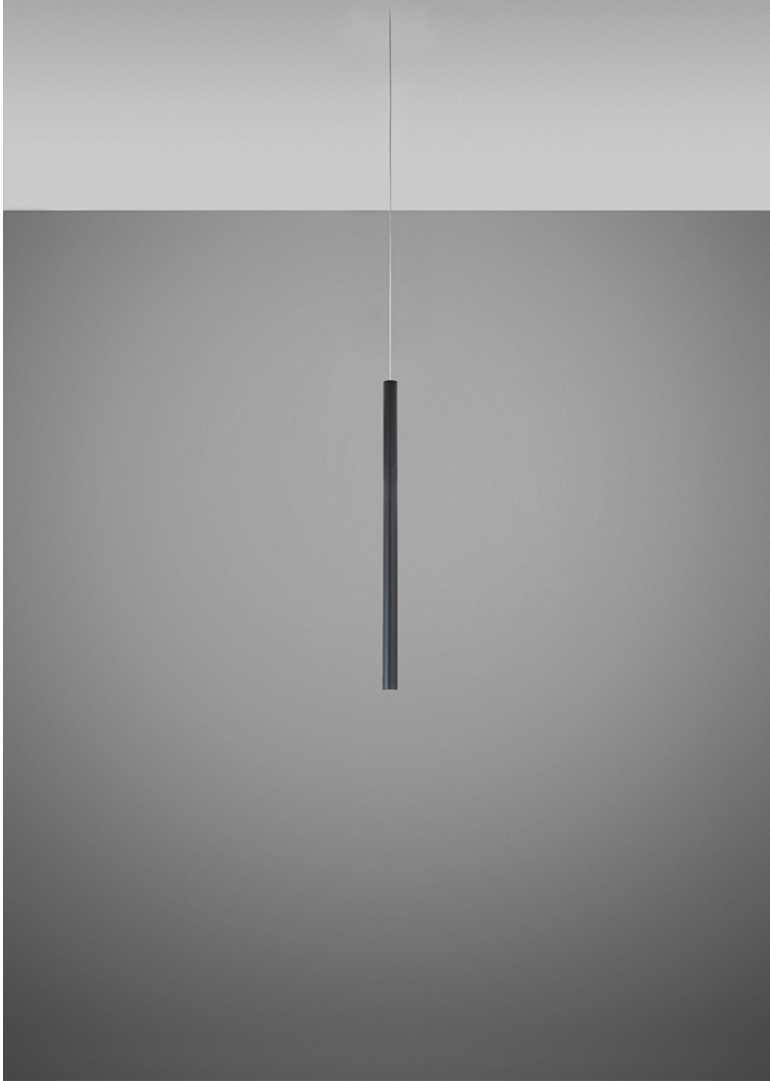

Ari F55

F55L43A02

Marco Spatti & Marco Pietro Ricci

Fixture type

Project name

Dimensions

Material

Metal

Color

 Black

Other colors available

Check online www.fabbian.us

Included accessories

LED

Not included accessories

Driver for powering fixture / fixtures. Driver is sized to match the custom system design. Canopy or J-box with cover plate or trimless mounting kit

Description

23.5 inch pendant component of the Multispot Ari series- featuring minimal metal cylinders with a black finish, 157.5inch cord length, and 3000K 3.4W LED for direct illumination.

Voltage

24VDC

Dimmable

Driver Dependent

Specs

DRY

Light source and Technical

Lamp type: LED 1x4W

Wattage: 4W

Color temperature: 3000K