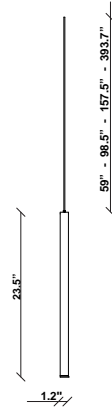

Ari F55

F55L43A02

Marco Spatti & Marco Pietro Ricci

Fixture type

Project name

Dimensions

Material

Metal

Notes

Create a custom Multispot Ari configuration by selecting number of pendants, pendant heights, pendant cord heights, pendant color, color temperature and canopies. 59" - 98" - 157" - 32'9" Dimming is based on driver capabilities. If running multiple units on one driver, fixtures must be series wired and meet minimum load ratings of the connected driver. 75 feet maximum wire length from beginning to end of series connection.

Description

23.5 inch pendant component of the Multispot Ari series- featuring minimal metal cylinders with a black finish, 157.5inch cord length, and 3000K 3.4W LED for direct illumination.

Voltage

24VDC