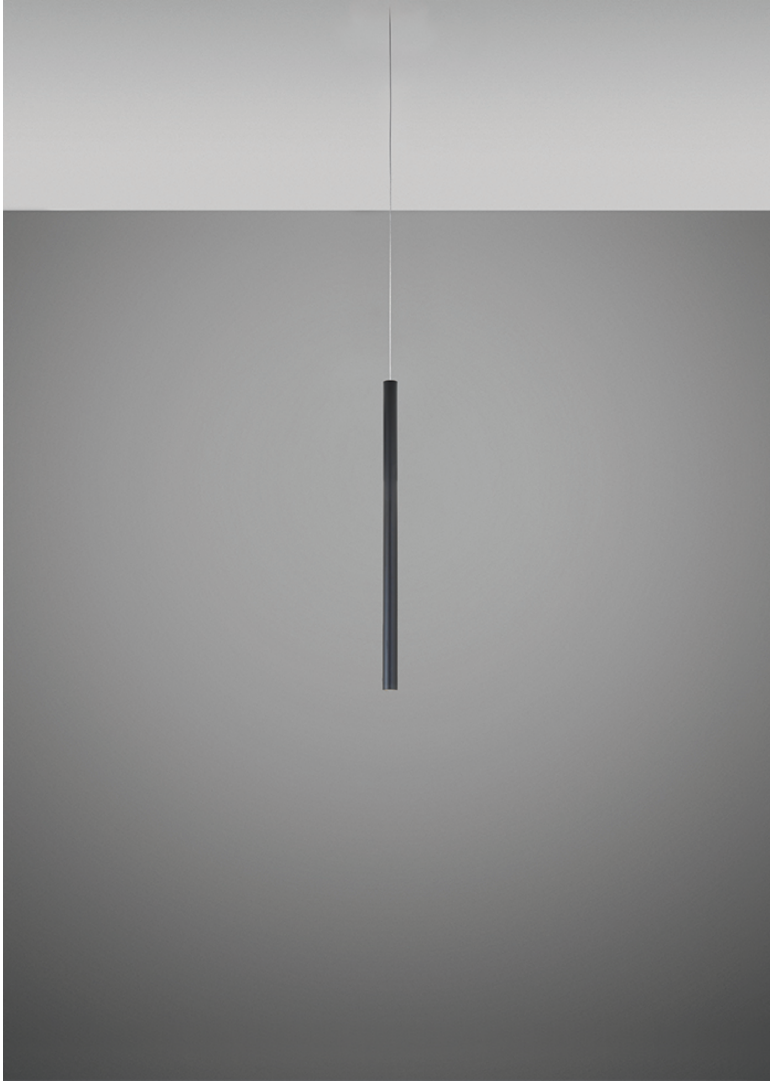

## Dimensions

## Material

Metal

## Color

 Black

## Description

23.5 inch pendant component of the Multispot Ari series- featuring minimal metal cylinders with a black finish, 393.7.5 inch cord length, and 3000K 3.4W LED for direct illumination.