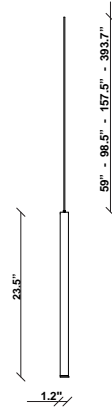

Ari F55

F55L44A02

Marco Spatti & Marco Pietro Ricci

Fixture type

Project name

Dimensions

Material

Metal

Notes

Create a custom Multispot Ari configuration by selecting number of pendants, pendant heights, pendant cord heights, pendant color, color temperature and canopies. 59" - 98" - 157" - 32'9" Dimming is based on driver capabilities. If running multiple units on one driver, fixtures must be series wired and meet minimum load ratings of the connected driver. 75 feet maximum wire length from beginning to end of series connection.

Description

23.5 inch pendant component of the Multispot Ari series- featuring minimal metal cylinders with a black finish, 393.7.5 inch cord length, and 3000K 3.4W LED for direct illumination.

Voltage

24VDC