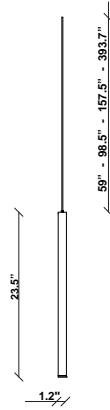

Ari F55

F55L44A02

Marco Spatti & Marco Pietro Ricci

Fixture type

Project name

Dimensions

Material

Metal

Notes

Create a custom Multispot Ari configuration by selecting number of pendants, pendant heights, pendant cord heights, pendant color, color temperature and canopies. 59" - 98" - 157" - 32'9" Dimming is based on driver capabilities. If running multiple units on one driver, fixtures must be series wired and meet minimum load ratings of the connected driver. 75 feet maximum wire length from beginning to end of series connection.

Description

23.5 inch pendant component of the Multispot Ari series- featuring minimal metal cylinders with a black finish, 393.7.5 inch cord length, and 3000K 3.4W LED for direct illumination.

Voltage

24VDC