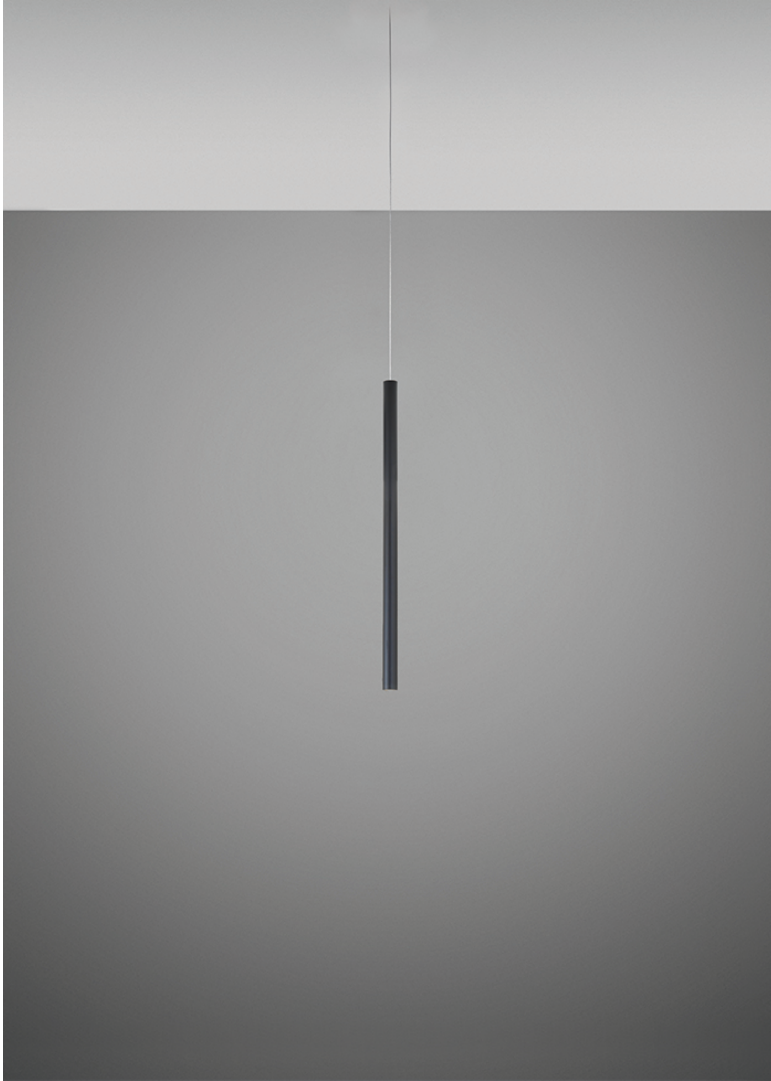

Ari F55

F55L44A02

Marco Spatti & Marco Pietro Ricci

Fixture type

Project name

Dimensions

Material

Metal

Color

 Black

Other colors available

Check online www.fabbian.us

Included accessories

LED

Not included accessories

Driver for powering fixture / fixtures. Driver is sized to match the custom system design. Canopy or J-box with cover plate or trimless mounting kit

Description

23.5 inch pendant component of the Multispot Ari series- featuring minimal metal cylinders with a black finish, 393.7.5 inch cord length, and 3000K 3.4W LED for direct illumination.

Voltage

24VDC

Dimmable

Driver Dependent

Specs

DRY

Light source and Technical

Lamp type: LED 1x4W

Wattage: 4W

Color temperature: 3000K