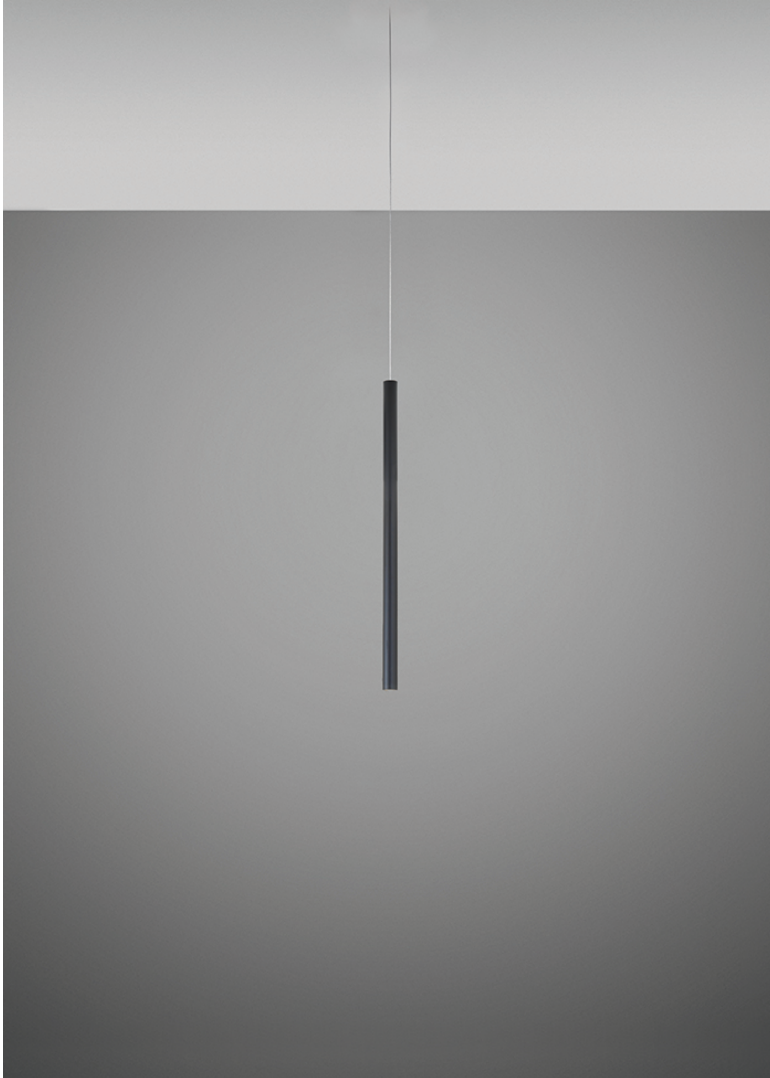

## Dimensions

## Material

Metal

## Color

 Black

## Description

23.5 inch pendant component of the Multispot Ari series- featuring minimal metal cylinders with a black finish, 157.5inch cord length, and 3500K 3.4W LED for direct illumination.