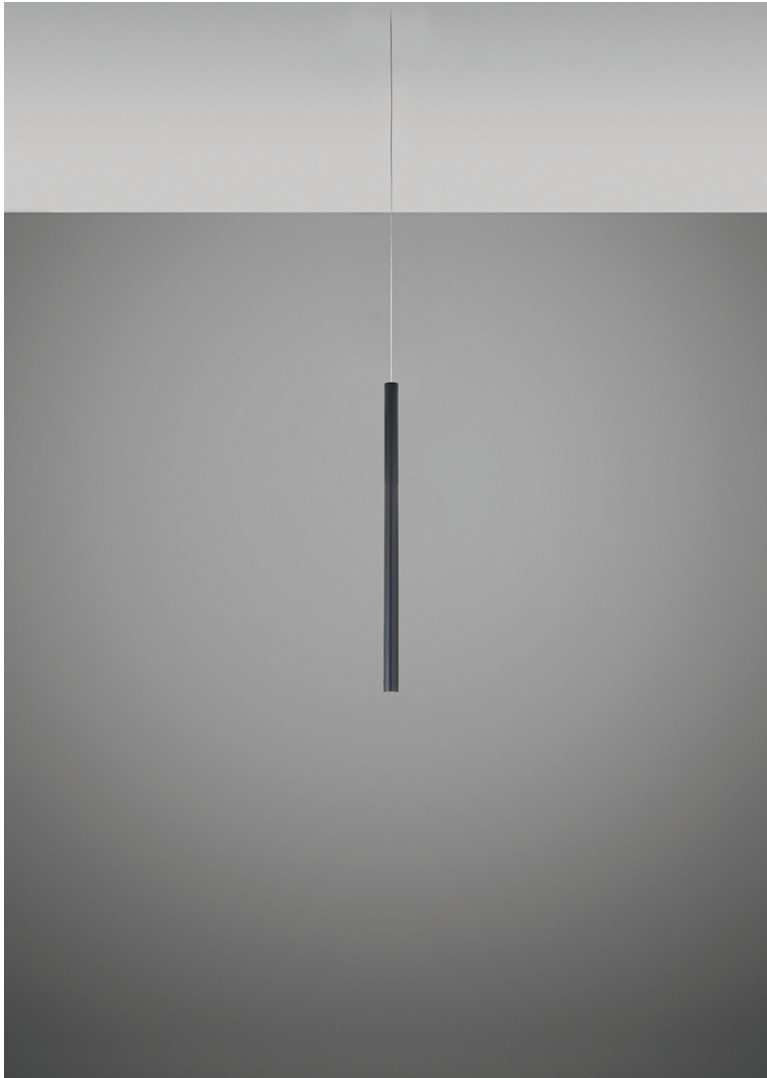

## Dimensions

## Material

Metal

## Color

 Black

## Description

23.5 inch pendant component of the Multispot Ari series- featuring minimal metal cylinders with a black finish, 393.7inch cord length, and 3500K 3.4W LED for direct illumination.