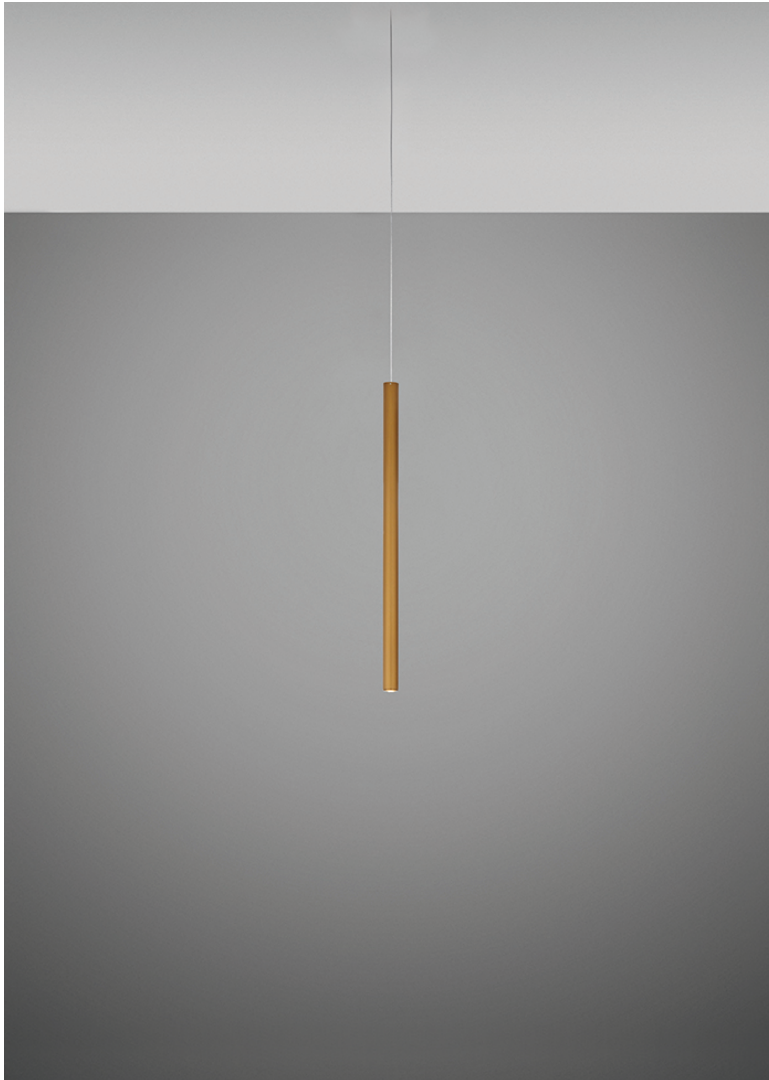

Ari F55

F55L41A76

Marco Spatti & Marco Pietro Ricci

Fixture type

Project name

Dimensions

Material

Metal

Color

 Bronze

Other colors available

Check online www.fabbian.us

Included accessories

LED

Not included accessories

Driver for powering fixture / fixtures. Driver is sized to match the custom system design. Canopy or J-box with cover plate or trimless mounting kit

Description

23.5 inch pendant component of the Multispot Ari series- featuring minimal metal cylinders with a bronze finish, 59 inch cord length, and 3000K 3.4W LED for direct illumination.

Voltage

24VDC

Dimmable

Driver Dependent

Specs

DRY

Light source and Technical

Lamp type: LED 1x4W

Wattage: 4W

Color temperature: 3000K