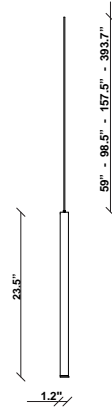

Ari F55

F55L41A76

Marco Spatti & Marco Pietro Ricci

Fixture type

Project name

Dimensions

Material

Metal

Notes

Create a custom Multispot Ari configuration by selecting number of pendants, pendant heights, pendant cord heights, pendant color, color temperature and canopies. 59" - 98" - 157" - 32'9" Dimming is based on driver capabilities. If running multiple units on one driver, fixtures must be series wired and meet minimum load ratings of the connected driver. 75 feet maximum wire length from beginning to end of series connection.

Description

23.5 inch pendant component of the Multispot Ari series- featuring minimal metal cylinders with a bronze finish, 59 inch cord length, and 3000K 3.4W LED for direct illumination.

Voltage

24VDC