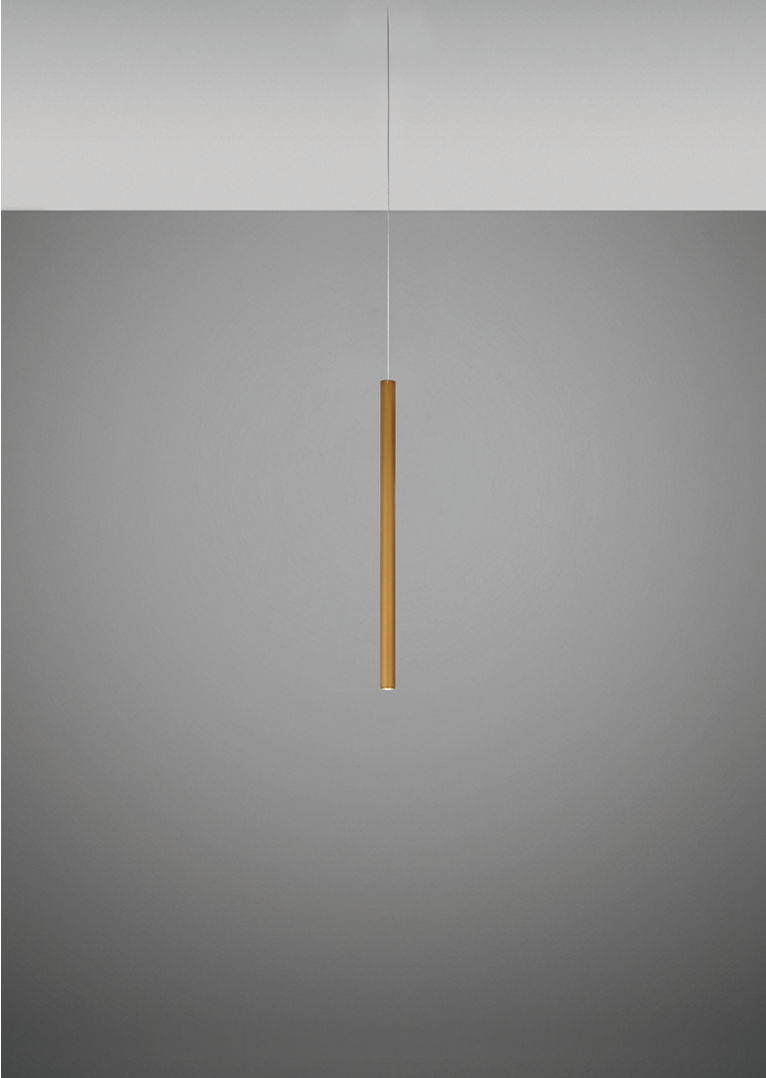

Ari F55

F55L41A76

Marco Spatti & Marco Pietro Ricci

Fixture type

Project name

Dimensions

Material

Metal

Color

 Bronze

Other colors available

Check online www.fabbian.us

Included accessories

LED

Not included accessories

Driver for powering fixture / fixtures. Driver is sized to match the custom system design. Canopy or J-box with cover plate or trimless mounting kit

Notes

Create a custom Multispot Ari configuration by selecting number of pendants, pendant heights, pendant cord heights, pendant color, color temperature and canopies. 59" - 98" - 157" - 32'9" Dimming is based on driver capabilities. If running multiple units on one driver, fixtures must be series wired and meet minimum load ratings of the connected driver. 75 feet maximum wire length from beginning to end of series connection.

Description

23.5 inch pendant component of the Multispot Ari series- featuring minimal metal cylinders with a bronze finish, 59 inch cord length, and 3000K 3.4W LED for direct illumination.

Voltage

24VDC