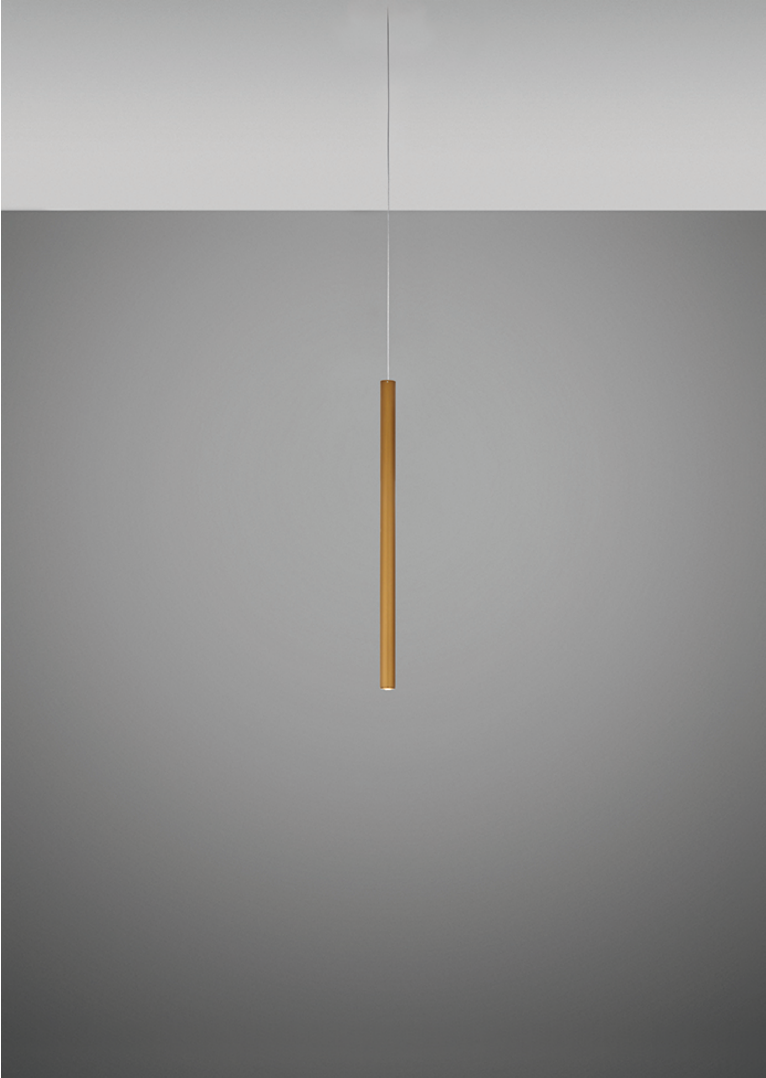

Ari F55

F55L41A76

Marco Spatti & Marco Pietro Ricci

Fixture type

Project name

Dimensions

Material

Metal

Color

Bronze

Other colors available

Check online www.fabbian.us

Included accessories

LED

Not included accessories

Driver for powering fixture / fixtures. Driver is sized to match the custom system design. Canopy or J-box with cover plate or trimless mounting kit

Notes

Create a custom Multispot Ari configuration by selecting number of pendants, pendant heights, pendant cord heights, pendant color, color temperature and canopies. 59" - 98" - 157" - 32'9" Dimming is based on driver capabilities. If running multiple units on one driver, fixtures must be series wired and meet minimum load ratings of the connected driver. 75 feet maximum wire length from beginning to end of series connection.

Description

23.5 inch pendant component of the Multispot Ari series- featuring minimal metal cylinders with a bronze finish, 59 inch cord length, and 3000K 3.4W LED for direct illumination.

Voltage

24VDC