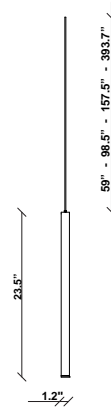

Ari F55

F55L41A76

Marco Spatti & Marco Pietro Ricci

Fixture type

Project name

Dimensions

Material

Metal

Notes

Create a custom Multispot Ari configuration by selecting number of pendants, pendant heights, pendant cord heights, pendant color, color temperature and canopies. 59" - 98" - 157" - 32'9" Dimming is based on driver capabilities. If running multiple units on one driver, fixtures must be series wired and meet minimum load ratings of the connected driver. 75 feet maximum wire length from beginning to end of series connection.

Description

23.5 inch pendant component of the Multispot Ari series- featuring minimal metal cylinders with a bronze finish, 59 inch cord length, and 3000K 3.4W LED for direct illumination.

Voltage

24VDC