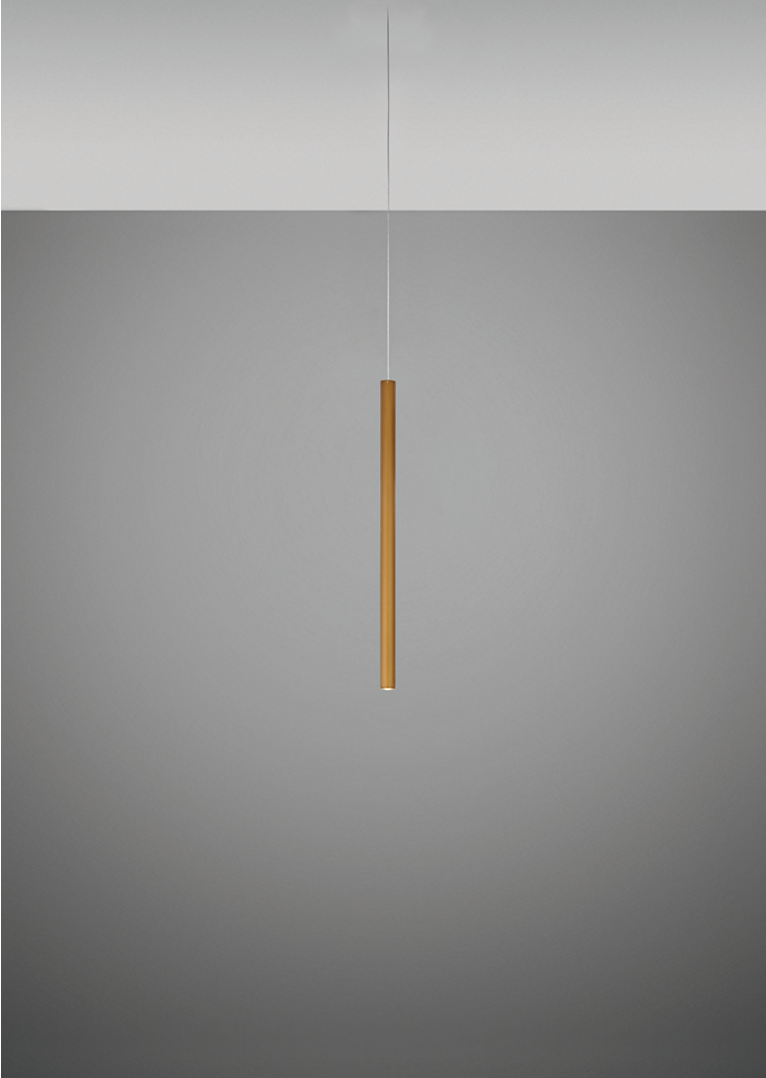

Ari F55

**F55L41A76**

Marco Spatti & Marco Pietro Ricci

Fixture type

Project name

## Dimensions

## Material

Metal

## Color

 Bronze