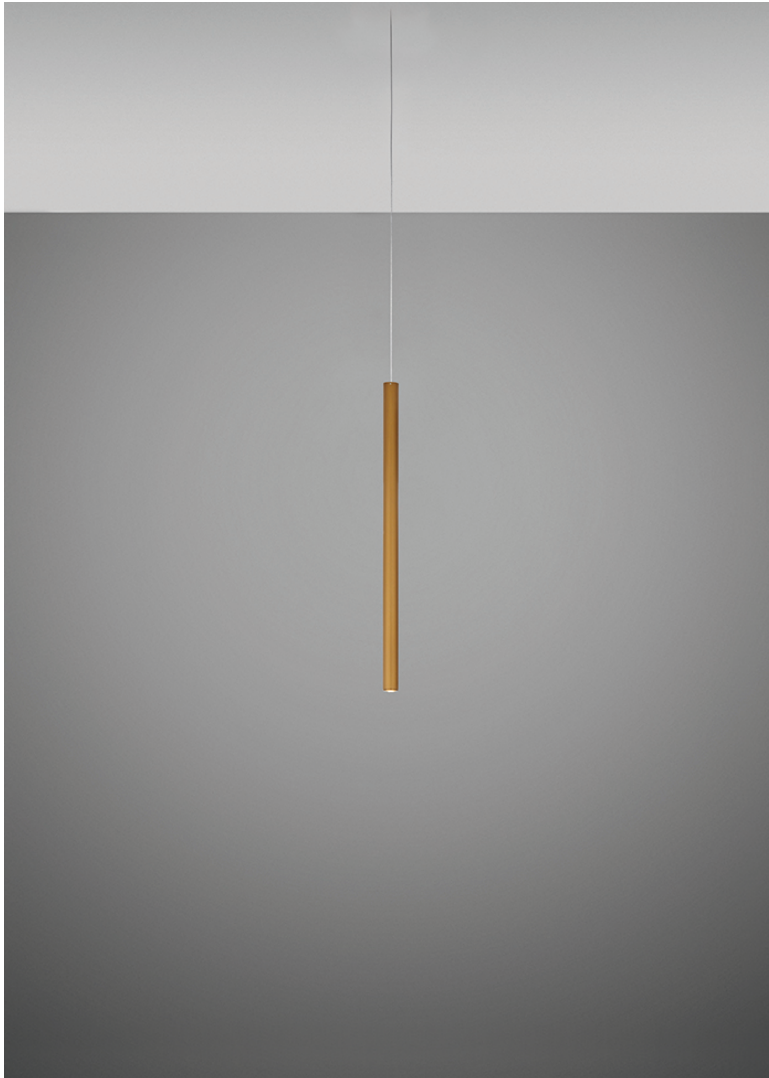

Ari F55

F55L42A76

Marco Spatti & Marco Pietro Ricci

Fixture type

Project name

Dimensions

Material

Metal

Color

 Bronze

Other colors available

Check online www.fabbian.us

Included accessories

LED

Not included accessories

Driver for powering fixture / fixtures. Driver is sized to match the custom system design. Canopy or J-box with cover plate or trimless mounting kit

Description

23.5 inch pendant component of the Multispot Ari series- featuring minimal metal cylinders with a bronze finish, 98.5inch cord length, and 3000K 3.4W LED for direct illumination.

Voltage

24VDC

Dimmable

Driver Dependent

Specs

DRY

Light source and Technical

Lamp type: LED 1x4W

Wattage: 4W

Color temperature: 3000K