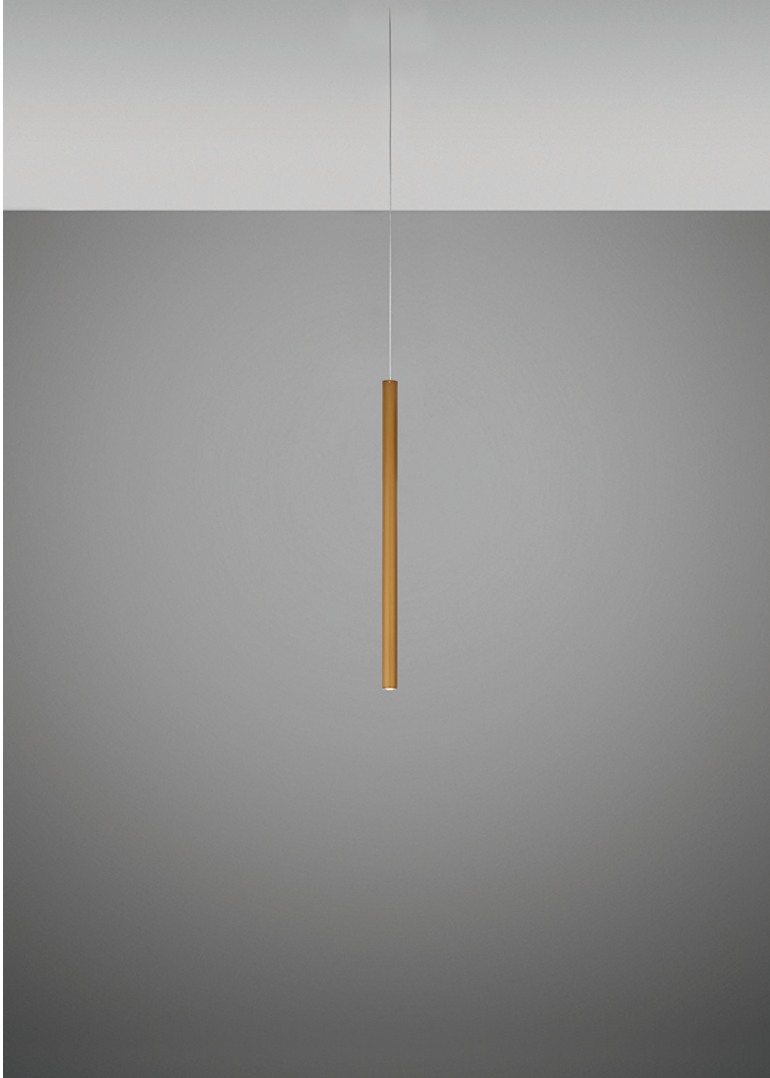

Ari F55

F55L42A76

Marco Spatti & Marco Pietro Ricci

Fixture type

Project name

Dimensions

Material

Metal

Color

 Bronze

Other colors available

Check online www.fabbian.us

Included accessories

LED

Not included accessories

Driver for powering fixture / fixtures. Driver is sized to match the custom system design. Canopy or J-box with cover plate or trimless mounting kit

Description

23.5 inch pendant component of the Multispot Ari series- featuring minimal metal cylinders with a bronze finish, 98.5inch cord length, and 3000K 3.4W LED for direct illumination.

Voltage

24VDC

Dimmable

Driver Dependent

Specs

DRY

Light source and Technical

Lamp type: LED 1x4W

Wattage: 4W

Color temperature: 3000K