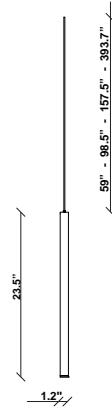

Ari F55

F55L42A76

Marco Spatti & Marco Pietro Ricci

Fixture type

Project name

Dimensions

Material

Metal

Notes

Create a custom Multispot Ari configuration by selecting number of pendants, pendant heights, pendant cord heights, pendant color, color temperature and canopies. 59" - 98" - 157" - 32'9" Dimming is based on driver capabilities. If running multiple units on one driver, fixtures must be series wired and meet minimum load ratings of the connected driver. 75 feet maximum wire length from beginning to end of series connection.

Description

23.5 inch pendant component of the Multispot Ari series- featuring minimal metal cylinders with a bronze finish, 98.5inch cord length, and 3000K 3.4W LED for direct illumination.

Voltage

24VDC