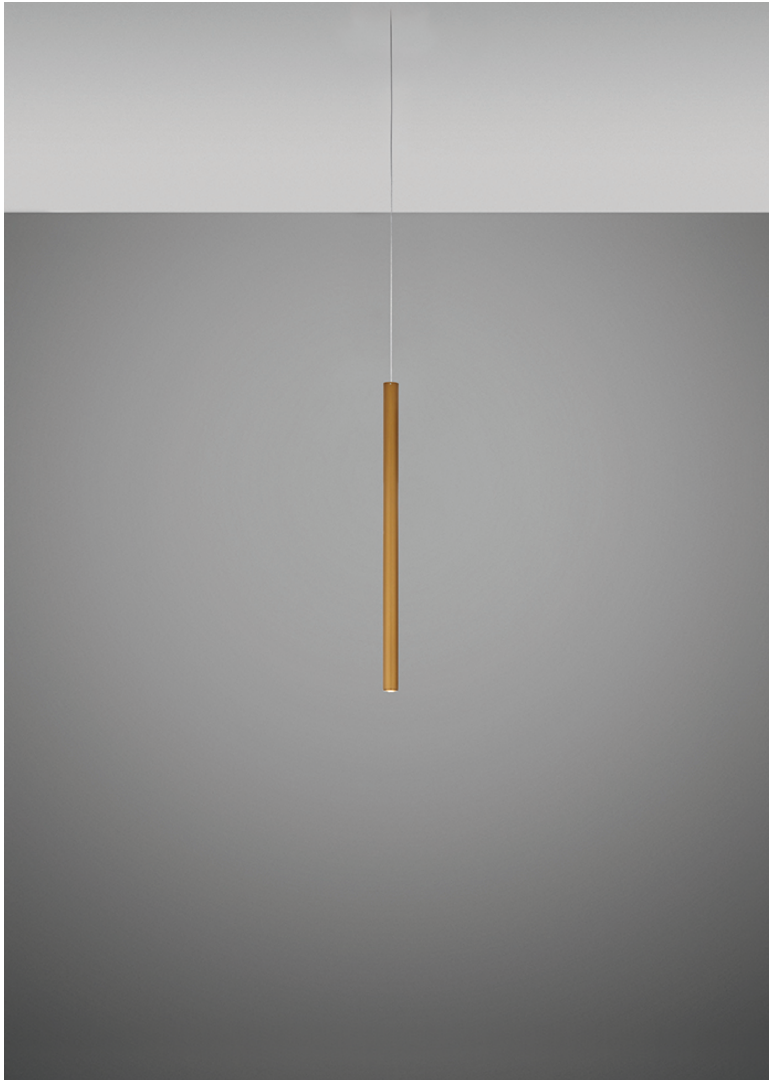

Ari F55

F55L42A76

Marco Spatti & Marco Pietro Ricci

Fixture type

Project name

Dimensions

Material

Metal

Color

 Bronze

Other colors available

Check online www.fabbian.us

Included accessories

LED

Not included accessories

Driver for powering fixture / fixtures. Driver is sized to match the custom system design. Canopy or J-box with cover plate or trimless mounting kit

Description

23.5 inch pendant component of the Multispot Ari series- featuring minimal metal cylinders with a bronze finish, 98.5inch cord length, and 3000K 3.4W LED for direct illumination.

Voltage

24VDC

Dimmable

Driver Dependent

Specs

DRY

Light source and Technical

Lamp type: LED 1x4W

Wattage: 4W

Color temperature: 3000K