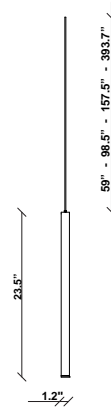

Ari F55

F55L42A76

Marco Spatti & Marco Pietro Ricci

Fixture type

Project name

Dimensions

Material

Metal

Notes

Create a custom Multispot Ari configuration by selecting number of pendants, pendant heights, pendant cord heights, pendant color, color temperature and canopies. 59" - 98" - 157" - 32'9" Dimming is based on driver capabilities. If running multiple units on one driver, fixtures must be series wired and meet minimum load ratings of the connected driver. 75 feet maximum wire length from beginning to end of series connection.

Description

23.5 inch pendant component of the Multispot Ari series- featuring minimal metal cylinders with a bronze finish, 98.5inch cord length, and 3000K 3.4W LED for direct illumination.

Voltage

24VDC