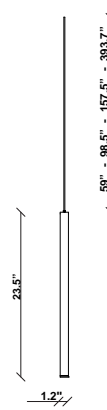

Ari F55

F55L42A76

Marco Spatti & Marco Pietro Ricci

Fixture type

Project name

Dimensions

Material

Metal

Description

23.5 inch pendant component of the Multispot Ari series- featuring minimal metal cylinders with a bronze finish, 98.5inch cord length, and 3000K 3.4W LED for direct illumination.

Voltage

24VDC