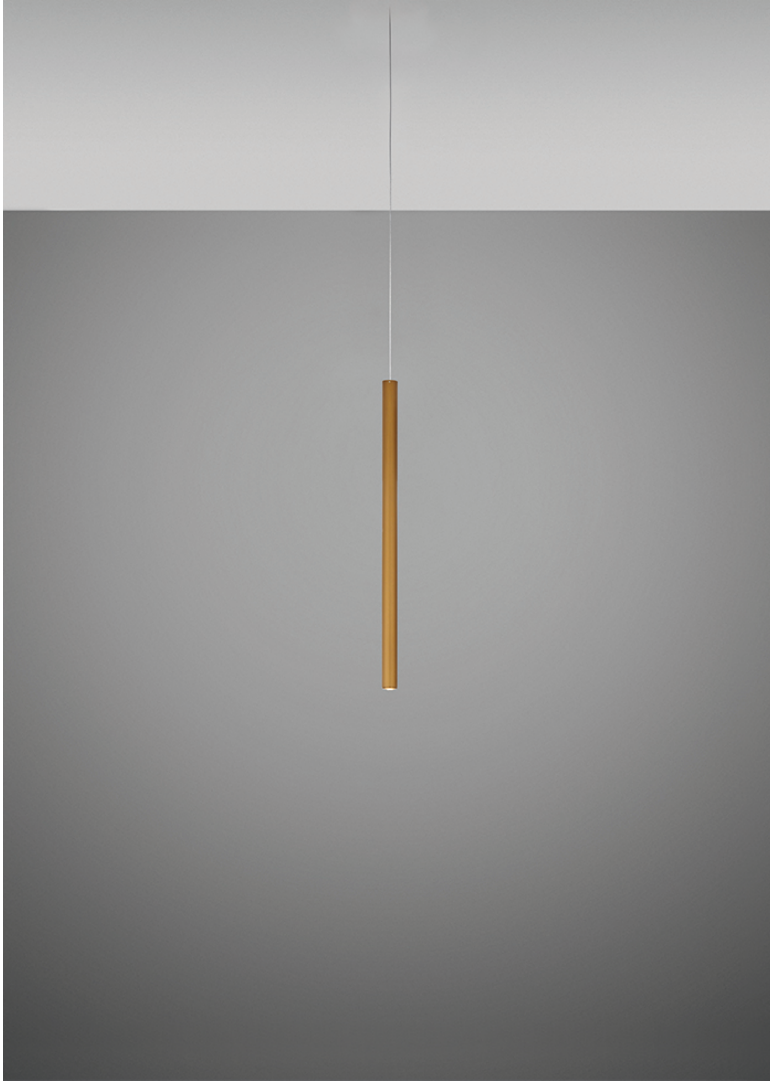

Ari F55

F55L43A76

Marco Spatti & Marco Pietro Ricci

Fixture type

Project name

Dimensions

Material

Metal

Color

 Bronze

Other colors available

Check online www.fabbian.us

Included accessories

LED

Not included accessories

Driver for powering fixture / fixtures. Driver is sized to match the custom system design. Canopy or J-box with cover plate or trimless mounting kit

Description

23.5 inch pendant component of the Multispot Ari series- featuring minimal metal cylinders with a bronze finish, 157.5inch cord length, and 3000K 3.4W LED for direct illumination.

Voltage

24VDC

Dimmable

Driver Dependent

Specs

DRY

Light source and Technical

Lamp type: LED 1x4W

Wattage: 4W

Color temperature: 3000K