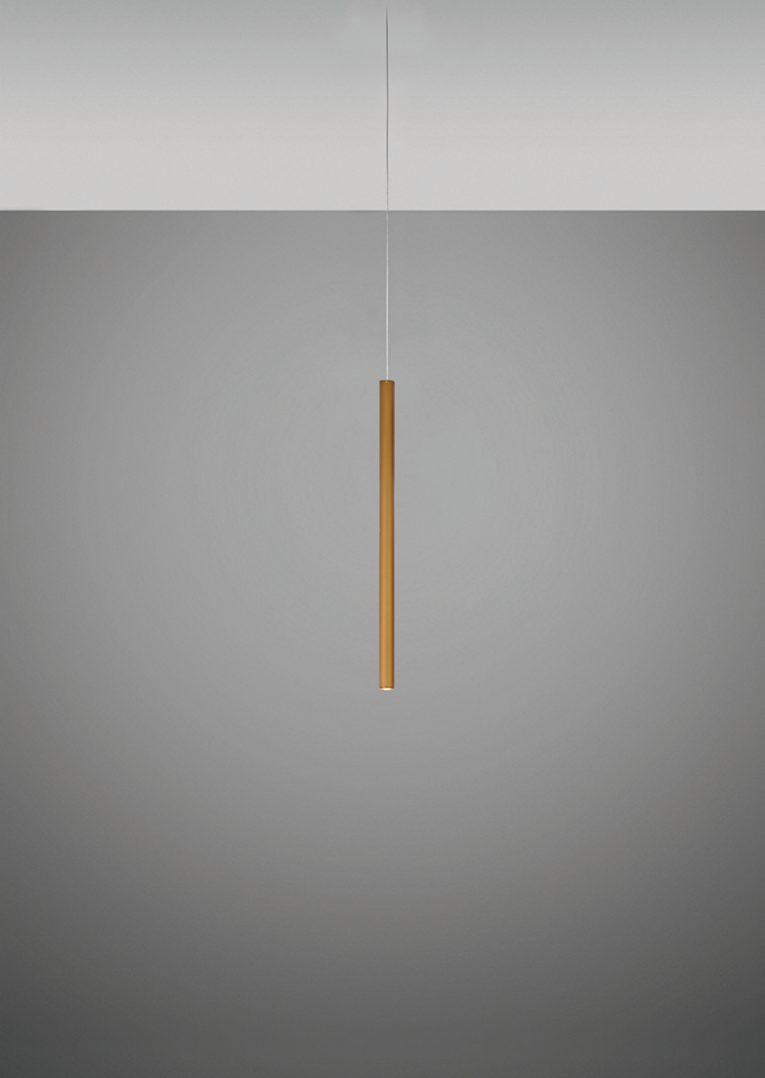

Ari F55

F55L43A76

Marco Spatti & Marco Pietro Ricci

Fixture type

Project name

Dimensions

Material

Metal

Color

 Bronze

Other colors available

Check online www.fabbian.us

Included accessories

LED

Not included accessories

Driver for powering fixture / fixtures. Driver is sized to match the custom system design. Canopy or J-box with cover plate or trimless mounting kit

Notes

Create a custom Multispot Ari configuration by selecting number of pendants, pendant heights, pendant cord heights, pendant color, color temperature and canopies. 59" - 98" - 157" - 32'9" Dimming is based on driver capabilities. If running multiple units on one driver, fixtures must be series wired and meet minimum load ratings of the connected driver. 75 feet maximum wire length from beginning to end of series connection.

Description

23.5 inch pendant component of the Multispot Ari series- featuring minimal metal cylinders with a bronze finish, 157.5inch cord length, and 3000K 3.4W LED for direct illumination.

Voltage

24VDC