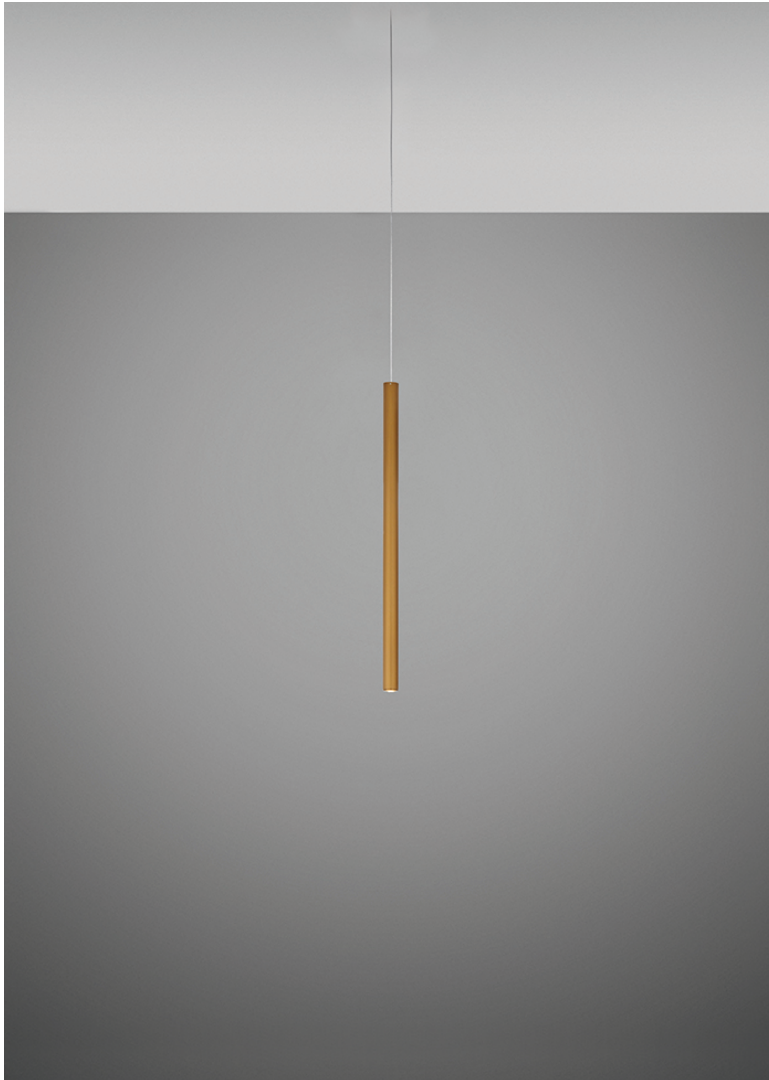

Ari F55

F55L43A76

Marco Spatti & Marco Pietro Ricci

Fixture type

Project name

Dimensions

Material

Metal

Color

 Bronze

Other colors available

Check online www.fabbian.us

Included accessories

LED

Not included accessories

Driver for powering fixture / fixtures. Driver is sized to match the custom system design. Canopy or J-box with cover plate or trimless mounting kit

Description

23.5 inch pendant component of the Multispot Ari series- featuring minimal metal cylinders with a bronze finish, 157.5inch cord length, and 3000K 3.4W LED for direct illumination.

Voltage

24VDC

Dimmable

Driver Dependent

Specs

DRY

Light source and Technical

Lamp type: LED 1x4W

Wattage: 4W

Color temperature: 3000K