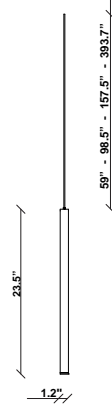

Ari F55

F55L43A76

Marco Spatti & Marco Pietro Ricci

Fixture type

Project name

Dimensions

Material

Metal

Notes

Create a custom Multispot Ari configuration by selecting number of pendants, pendant heights, pendant cord heights, pendant color, color temperature and canopies. 59" - 98" - 157" - 32'9" Dimming is based on driver capabilities. If running multiple units on one driver, fixtures must be series wired and meet minimum load ratings of the connected driver. 75 feet maximum wire length from beginning to end of series connection.

Description

23.5 inch pendant component of the Multispot Ari series- featuring minimal metal cylinders with a bronze finish, 157.5inch cord length, and 3000K 3.4W LED for direct illumination.

Voltage

24VDC