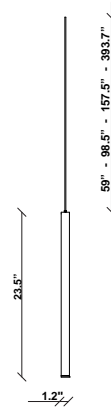

Ari F55

F55L43A76

Marco Spatti & Marco Pietro Ricci

Fixture type

Project name

Dimensions

Material

Metal

Notes

Create a custom Multispot Ari configuration by selecting number of pendants, pendant heights, pendant cord heights, pendant color, color temperature and canopies. 59" - 98" - 157" - 32'9" Dimming is based on driver capabilities. If running multiple units on one driver, fixtures must be series wired and meet minimum load ratings of the connected driver. 75 feet maximum wire length from beginning to end of series connection.

Description

23.5 inch pendant component of the Multispot Ari series- featuring minimal metal cylinders with a bronze finish, 157.5inch cord length, and 3000K 3.4W LED for direct illumination.

Voltage

24VDC