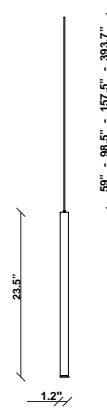

Ari F55

F55L43A76

Marco Spatti & Marco Pietro Ricci

Fixture type

Project name

Dimensions

Material

Metal

Description

23.5 inch pendant component of the Multispot Ari series- featuring minimal metal cylinders with a bronze finish, 157.5inch cord length, and 3000K 3.4W LED for direct illumination.

Voltage

24VDC