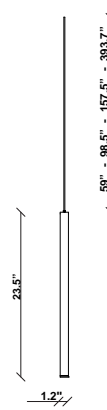

Ari F55

F55L44A76

Marco Spatti & Marco Pietro Ricci

Fixture type

Project name

Dimensions

Material

Metal

Description

23.5 inch pendant component of the Multispot Ari series- featuring minimal metal cylinders with a bronze finish, 393.7inch cord length, and 3000K 3.4W LED for direct illumination.

Voltage

24VDC