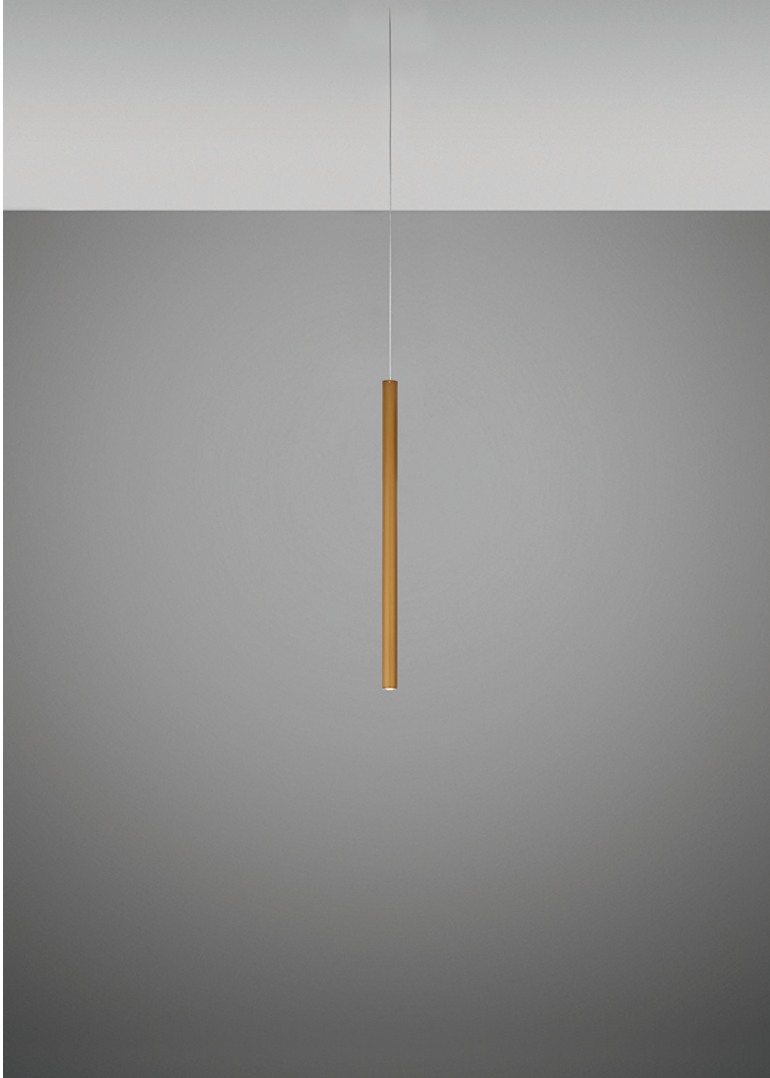

Ari F55

F55L44A76

Marco Spatti & Marco Pietro Ricci

Fixture type

Project name

Dimensions

Material

Metal

Color

 Bronze

Other colors available

Check online www.fabbian.us

Included accessories

LED

Not included accessories

Driver for powering fixture / fixtures. Driver is sized to match the custom system design. Canopy or J-box with cover plate or trimless mounting kit

Description

23.5 inch pendant component of the Multispot Ari series- featuring minimal metal cylinders with a bronze finish, 393.7inch cord length, and 3000K 3.4W LED for direct illumination.

Voltage

24VDC

Dimmable

Driver Dependent

Specs

DRY

Light source and Technical

Lamp type: LED 1x4W

Wattage: 4W

Color temperature: 3000K