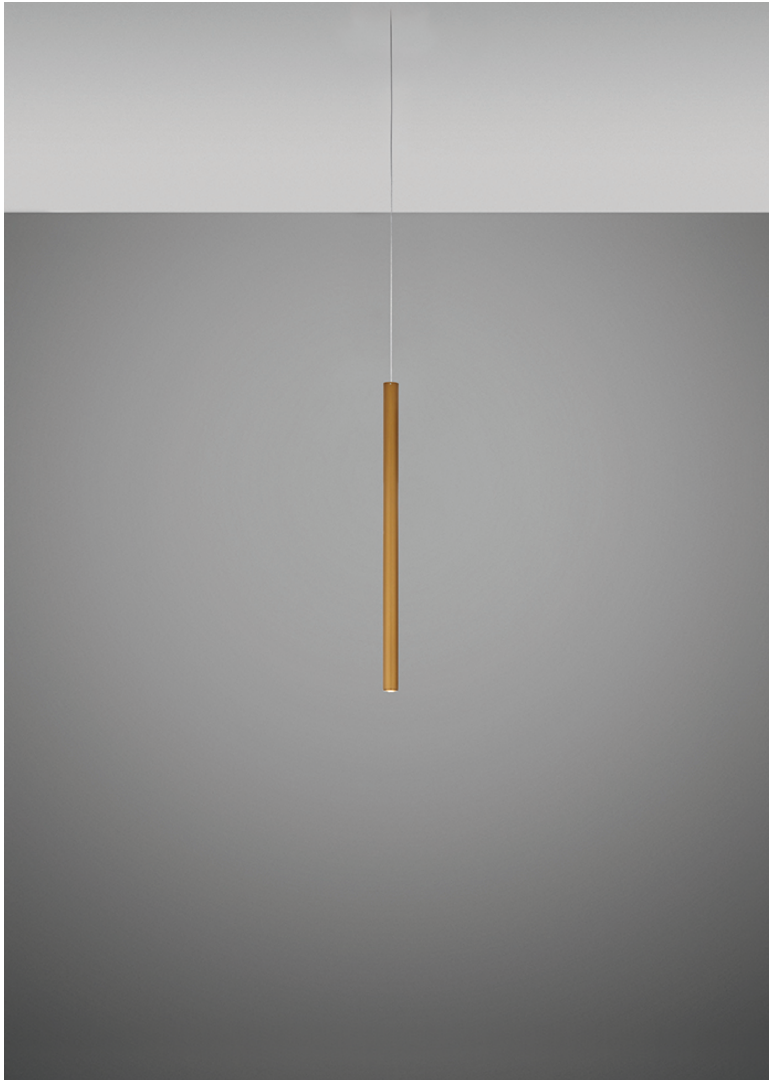

Ari F55

F55L44A76

Marco Spatti & Marco Pietro Ricci

Fixture type

Project name

Dimensions

Material

Metal

Color

 Bronze

Other colors available

Check online www.fabbian.us

Included accessories

LED

Not included accessories

Driver for powering fixture / fixtures. Driver is sized to match the custom system design. Canopy or J-box with cover plate or trimless mounting kit

Description

23.5 inch pendant component of the Multispot Ari series- featuring minimal metal cylinders with a bronze finish, 393.7inch cord length, and 3000K 3.4W LED for direct illumination.

Voltage

24VDC

Dimmable

Driver Dependent

Specs

DRY

Light source and Technical

Lamp type: LED 1x4W

Wattage: 4W

Color temperature: 3000K