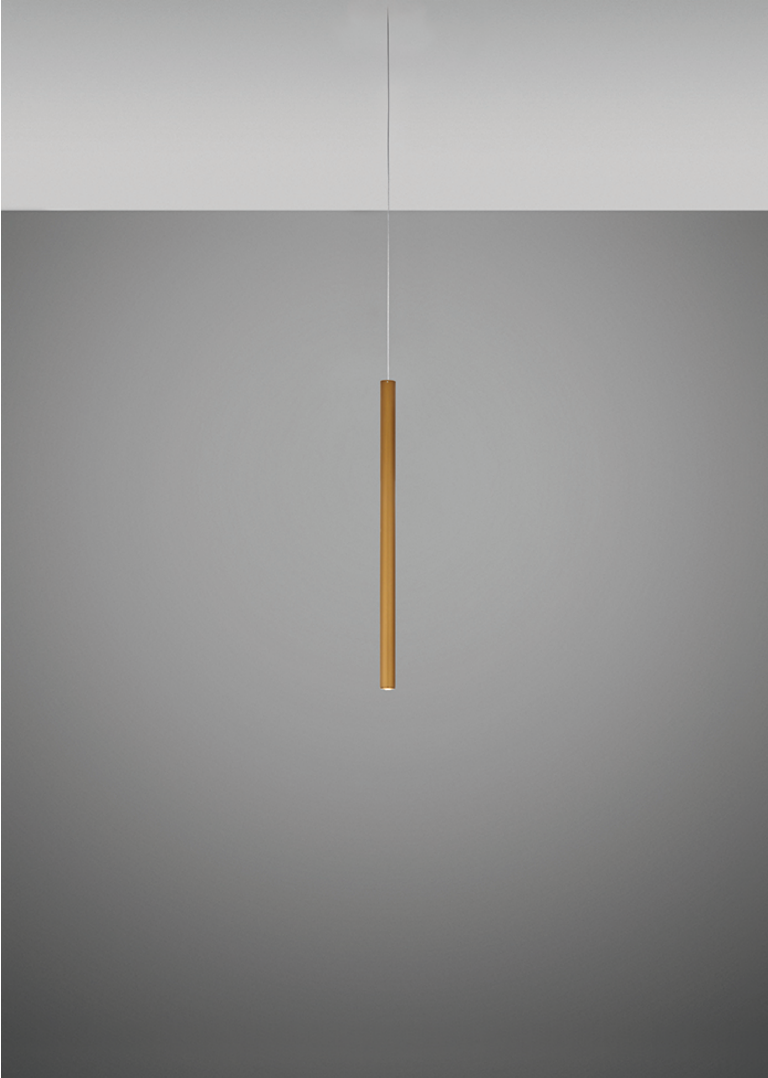

Ari F55

F55L44A76

Marco Spatti & Marco Pietro Ricci

Fixture type

Project name

Dimensions

Material

Metal

Color

 Bronze

Other colors available

Check online www.fabbian.us

Included accessories

LED

Not included accessories

Driver for powering fixture / fixtures. Driver is sized to match the custom system design. Canopy or J-box with cover plate or trimless mounting kit

Description

23.5 inch pendant component of the Multispot Ari series- featuring minimal metal cylinders with a bronze finish, 393.7inch cord length, and 3000K 3.4W LED for direct illumination.

Voltage

24VDC

Dimmable

Driver Dependent

Specs

DRY

Light source and Technical

Lamp type: LED 1x4W

Wattage: 4W

Color temperature: 3000K