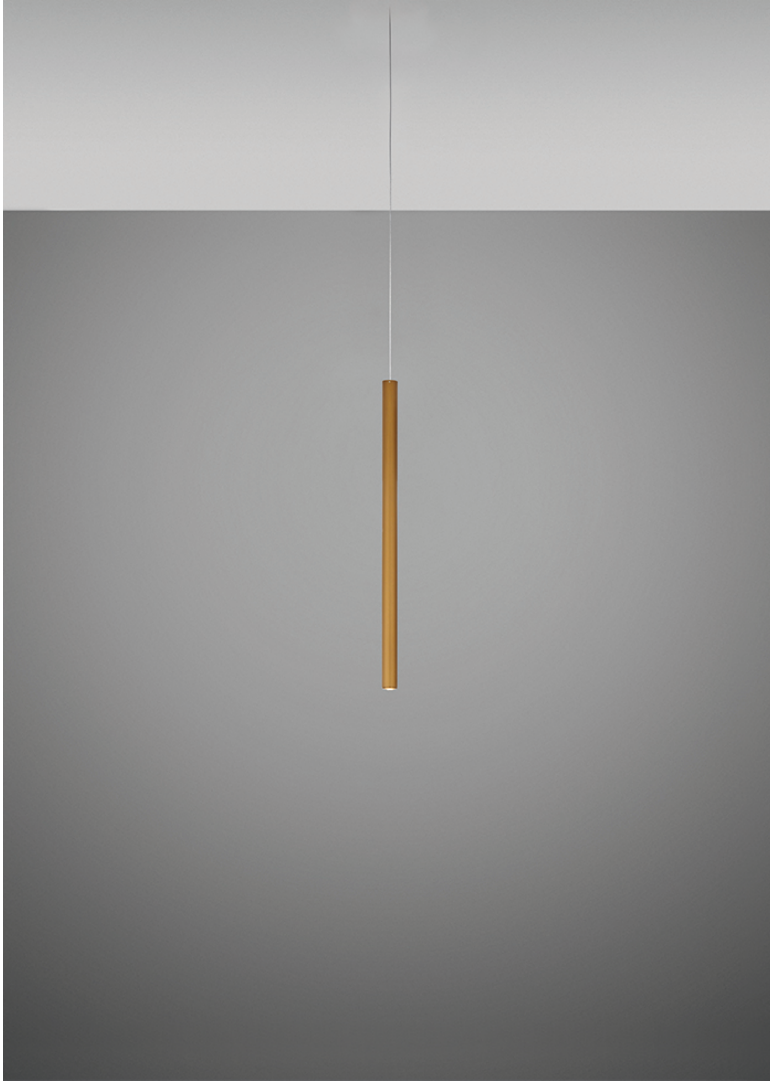

Ari F55

F55L44A76

Marco Spatti & Marco Pietro Ricci

Fixture type

Project name

Dimensions

Material

Metal

Color

 Bronze

Other colors available

Check online www.fabbian.us

Included accessories

LED

Not included accessories

Driver for powering fixture / fixtures. Driver is sized to match the custom system design. Canopy or J-box with cover plate or trimless mounting kit

Description

23.5 inch pendant component of the Multispot Ari series- featuring minimal metal cylinders with a bronze finish, 393.7inch cord length, and 3000K 3.4W LED for direct illumination.

Voltage

24VDC

Dimmable

Driver Dependent

Specs

DRY

Light source and Technical

Lamp type: LED 1x4W

Wattage: 4W

Color temperature: 3000K