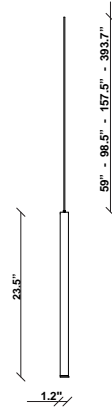

Ari F55

F55L44A76

Marco Spatti & Marco Pietro Ricci

Fixture type

Project name

Dimensions

Material

Metal

Notes

Create a custom Multispot Ari configuration by selecting number of pendants, pendant heights, pendant cord heights, pendant color, color temperature and canopies. 59" - 98" - 157" - 32'9" Dimming is based on driver capabilities. If running multiple units on one driver, fixtures must be series wired and meet minimum load ratings of the connected driver. 75 feet maximum wire length from beginning to end of series connection.

Description

23.5 inch pendant component of the Multispot Ari series- featuring minimal metal cylinders with a bronze finish, 393.7inch cord length, and 3000K 3.4W LED for direct illumination.

Voltage

24VDC