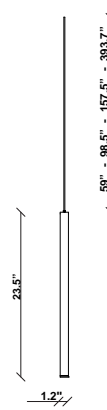

Ari F55

F55L52A76

Marco Spatti & Marco Pietro Ricci

Fixture type

Project name

Dimensions

Material

Metal

Description

23.5 inch pendant component of the Multispot Ari series- featuring minimal metal cylinders with a bronze finish, 98.5inch cord length, and 3500K 3.4W LED for direct illumination.

Voltage

24VDC