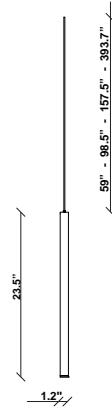

Ari F55

F55L52A76

Marco Spatti & Marco Pietro Ricci

Fixture type

Project name

Dimensions

Material

Metal

Notes

Create a custom Multispot Ari configuration by selecting number of pendants, pendant heights, pendant cord heights, pendant color, color temperature and canopies. 59" - 98" - 157" - 32'9" Dimming is based on driver capabilities. If running multiple units on one driver, fixtures must be series wired and meet minimum load ratings of the connected driver. 75 feet maximum wire length from beginning to end of series connection.

Description

23.5 inch pendant component of the Multispot Ari series- featuring minimal metal cylinders with a bronze finish, 98.5inch cord length, and 3500K 3.4W LED for direct illumination.

Voltage

24VDC