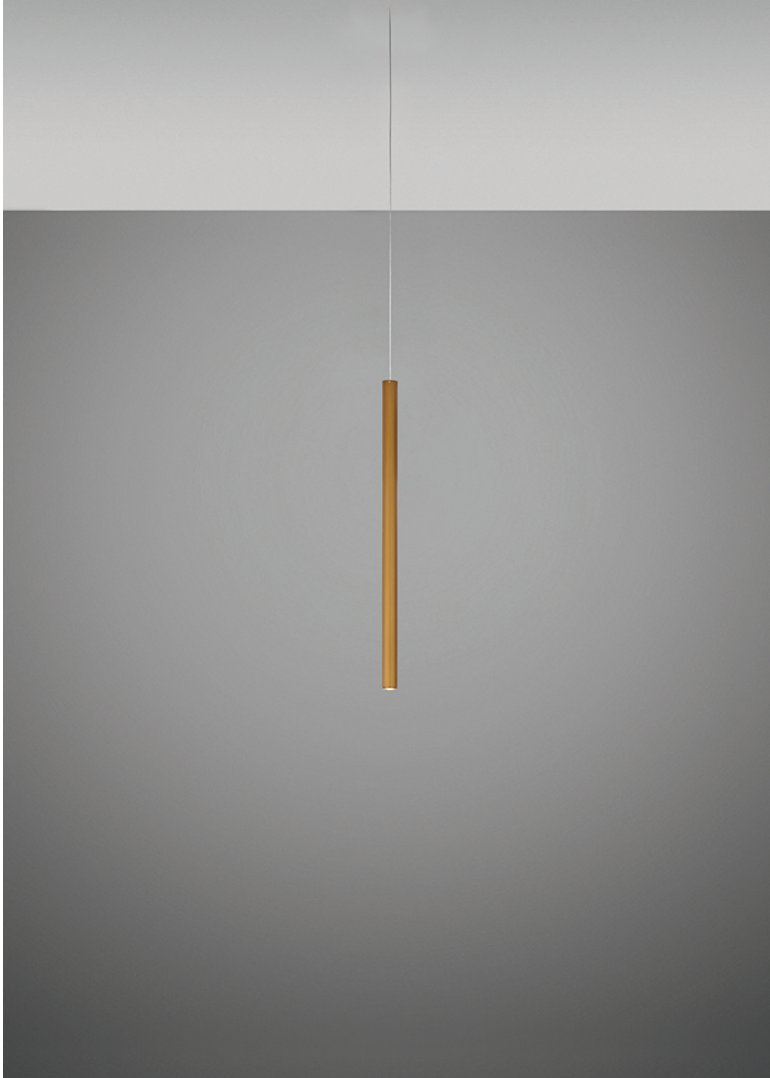

## Dimensions

## Material

Metal

## Color

 Bronze

## Description

23.5 inch pendant component of the Multispot Ari series- featuring minimal metal cylinders with a bronze finish, 98.5inch cord length, and 3500K 3.4W LED for direct illumination.