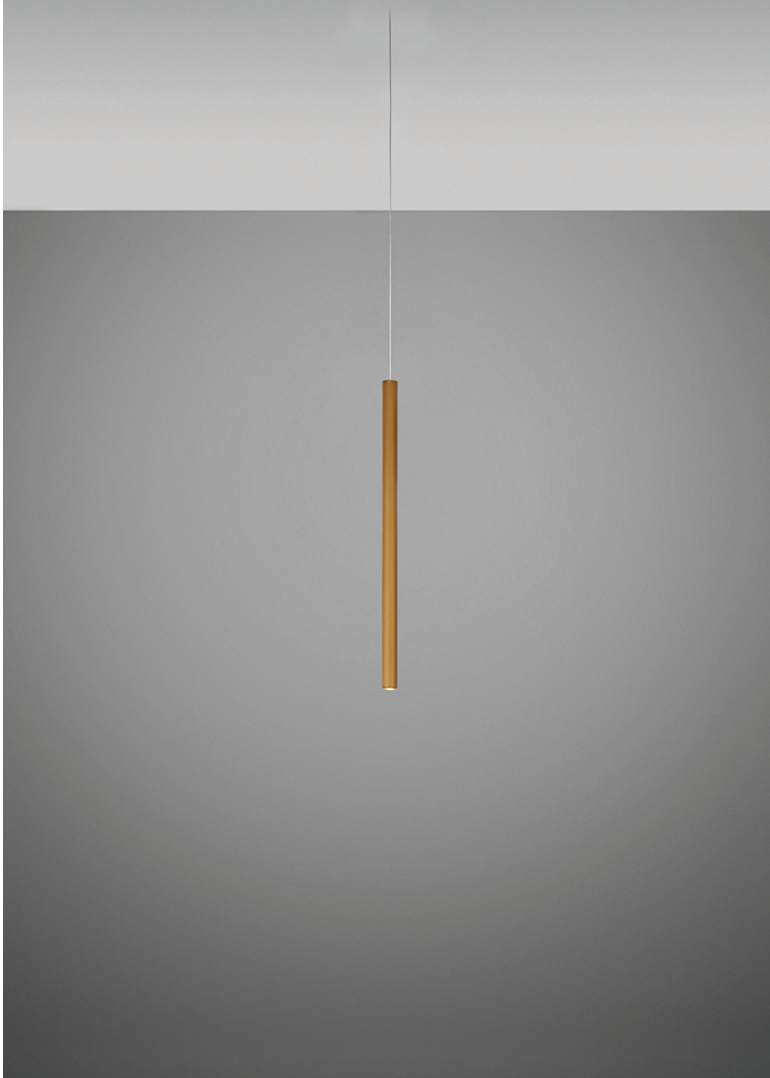

Ari F55

F55L52A76

Marco Spatti & Marco Pietro Ricci

Fixture type

Project name

Dimensions

Material

Metal

Color

 Bronze

Other colors available

Check online www.fabbian.us

Included accessories

LED

Not included accessories

Driver for powering fixture / fixtures. Driver is sized to match the custom system design. Canopy or J-box with cover plate or trimless mounting kit

Description

23.5 inch pendant component of the Multispot Ari series- featuring minimal metal cylinders with a bronze finish, 98.5inch cord length, and 3500K 3.4W LED for direct illumination.

Voltage

24VDC

Dimmable

Driver Dependent

Specs

DRY

Light source and Technical

Lamp type: LED 1x4W

Wattage: 4W

Color temperature: 3500K