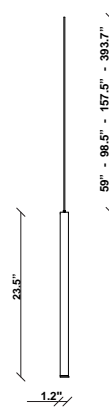

Ari F55

F55L52A76

Marco Spatti & Marco Pietro Ricci

Fixture type

Project name

Dimensions

Material

Metal

Description

23.5 inch pendant component of the Multispot Ari series- featuring minimal metal cylinders with a bronze finish, 98.5inch cord length, and 3500K 3.4W LED for direct illumination.

Voltage

24VDC